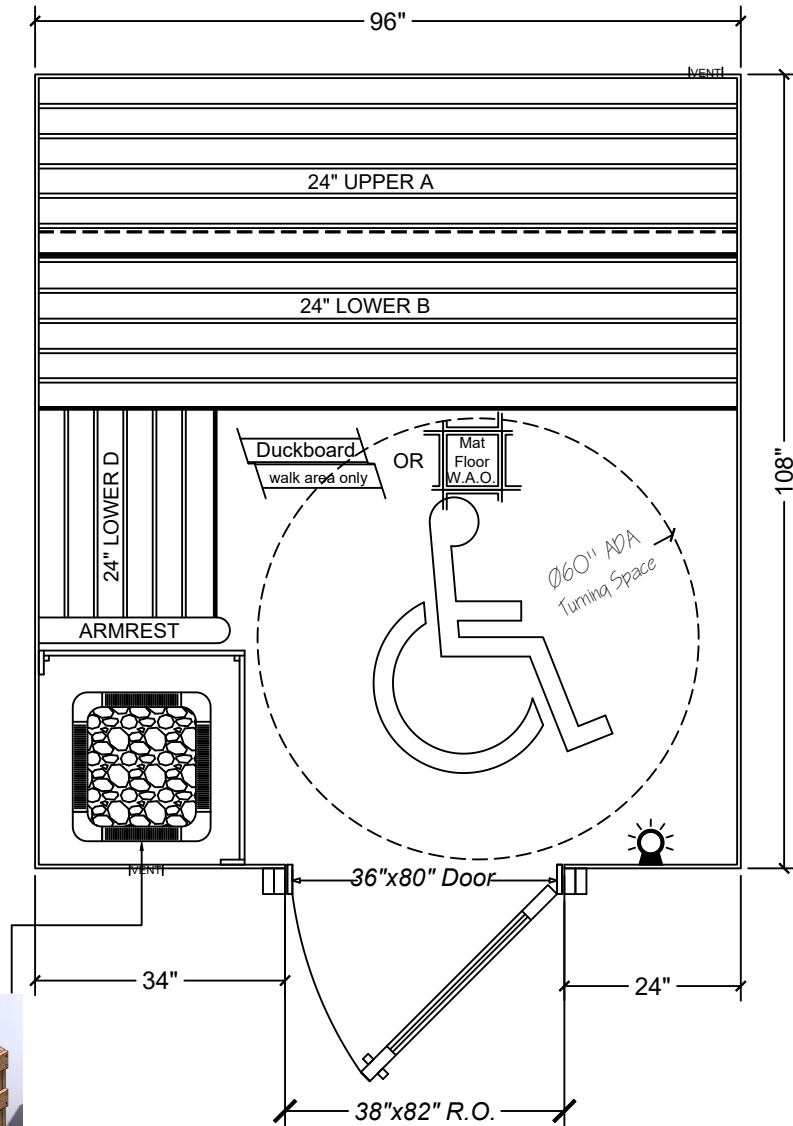

# helo

COMMERCIAL

DRAWING #

CC98ADA

INVOICE # C-ADA

COMPANY:  
JOB NAME:

WOOD TYPE: CEDAR/HEMLOCK

T&G DIRECTION:

ROOM HEIGHT: 84"

JOIST DIRECTION:

SQ. FOOTAGE: 71

Door Size/Style DF 36X80

Door Jamb Width

Interior Upgrade

Htr. Size/Model LAAVA 10.5

Control Type

Voltage/Phase

Lighting Option WALL

Laava Heater: As shown in CAD below

Customer Approval:  \_\_\_\_\_

\*Dimensions are stud to stud, unless otherwise noted\*

Date: 2020

*custom cut sauna*