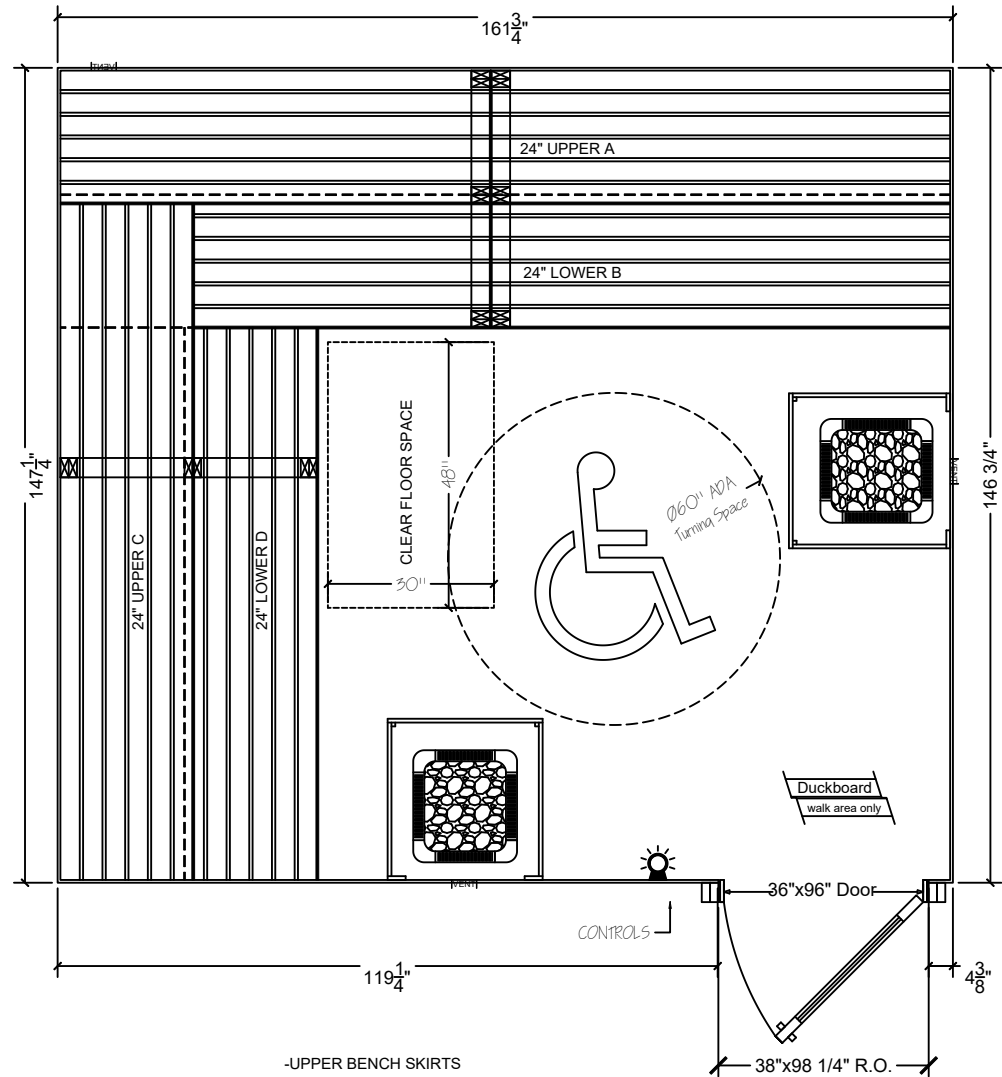

ROOM HEIGHT: 102" - SEE NOTE

JOIST DIRECTION: Left to Right

SQ. FOOTAGE: 152

Door Size/Style DF 36X96

Door Jamb Width 8-1/2"

Interior Upgrade NONE

Htr. Size/Model (2) LAAVA 14.4

Control Type (2) SC-CLUB

Voltage/Phase 208V/3P

Lighting Option WALL

-UPPER BENCH SKIRTS
-ACTUAL ROOM HEIGHT IS 102" TILE MUD RING AROUND ROOM. HEIGHT FROM MUD RING TO JOISTS IS 96"

See construction standards for drawing assumptions