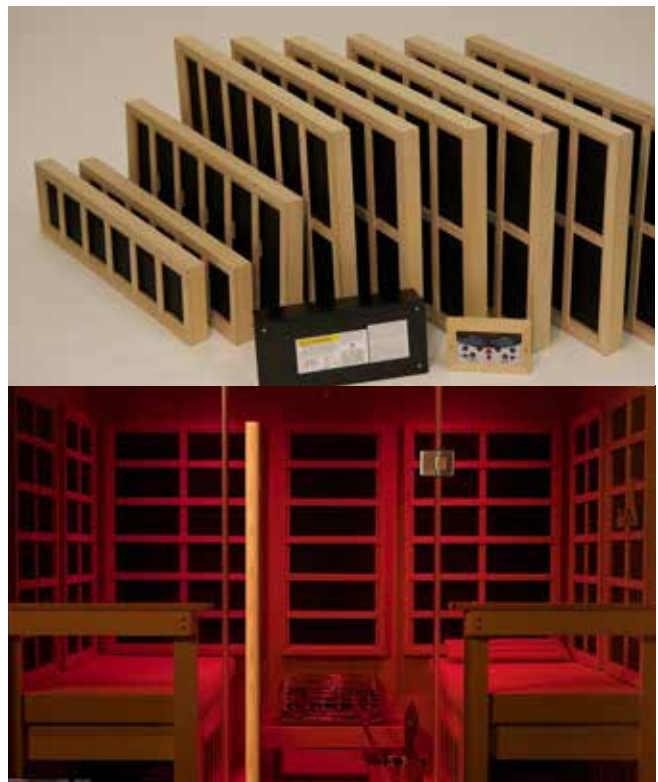

UPGRADE YOUR EXISTING SAUNA: JUST ADD INFRARED

Amerrec's custom infrared package means you can freshen up your existing sauna with a comforting addition—the soothing, instant heat benefits of infrared. Or you can convert your existing traditional sauna into infrared only. We will precut, size and plan each component to fit your existing sauna cabin. And you'll be able to control both the traditional heater and infrared from a single convenient digital control pad.