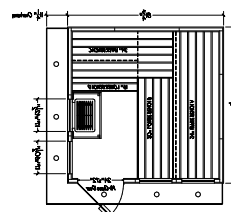

OPTIONAL FEATURES

- Digital controls
- Accessories
- Wall-to-wall duckboard