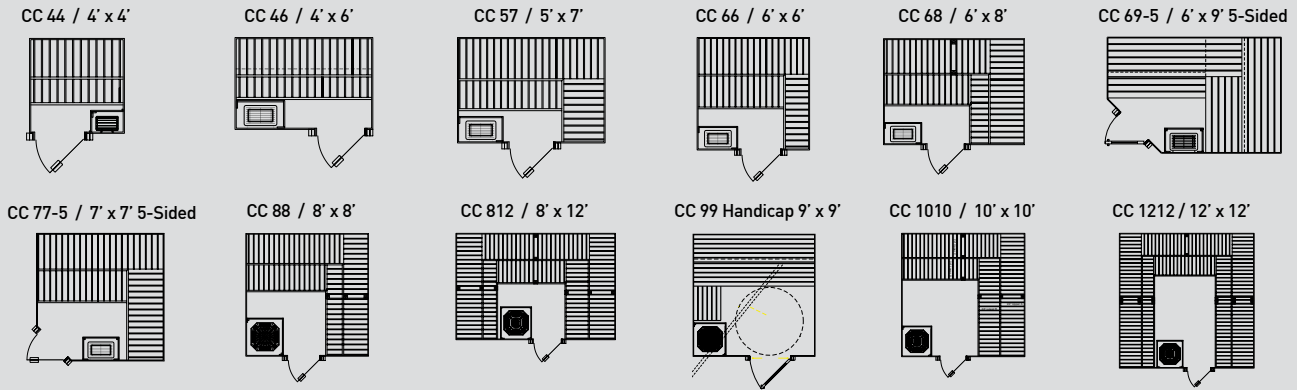

SAUNA LAYOUTS

CUSTOM-CUT SERIES