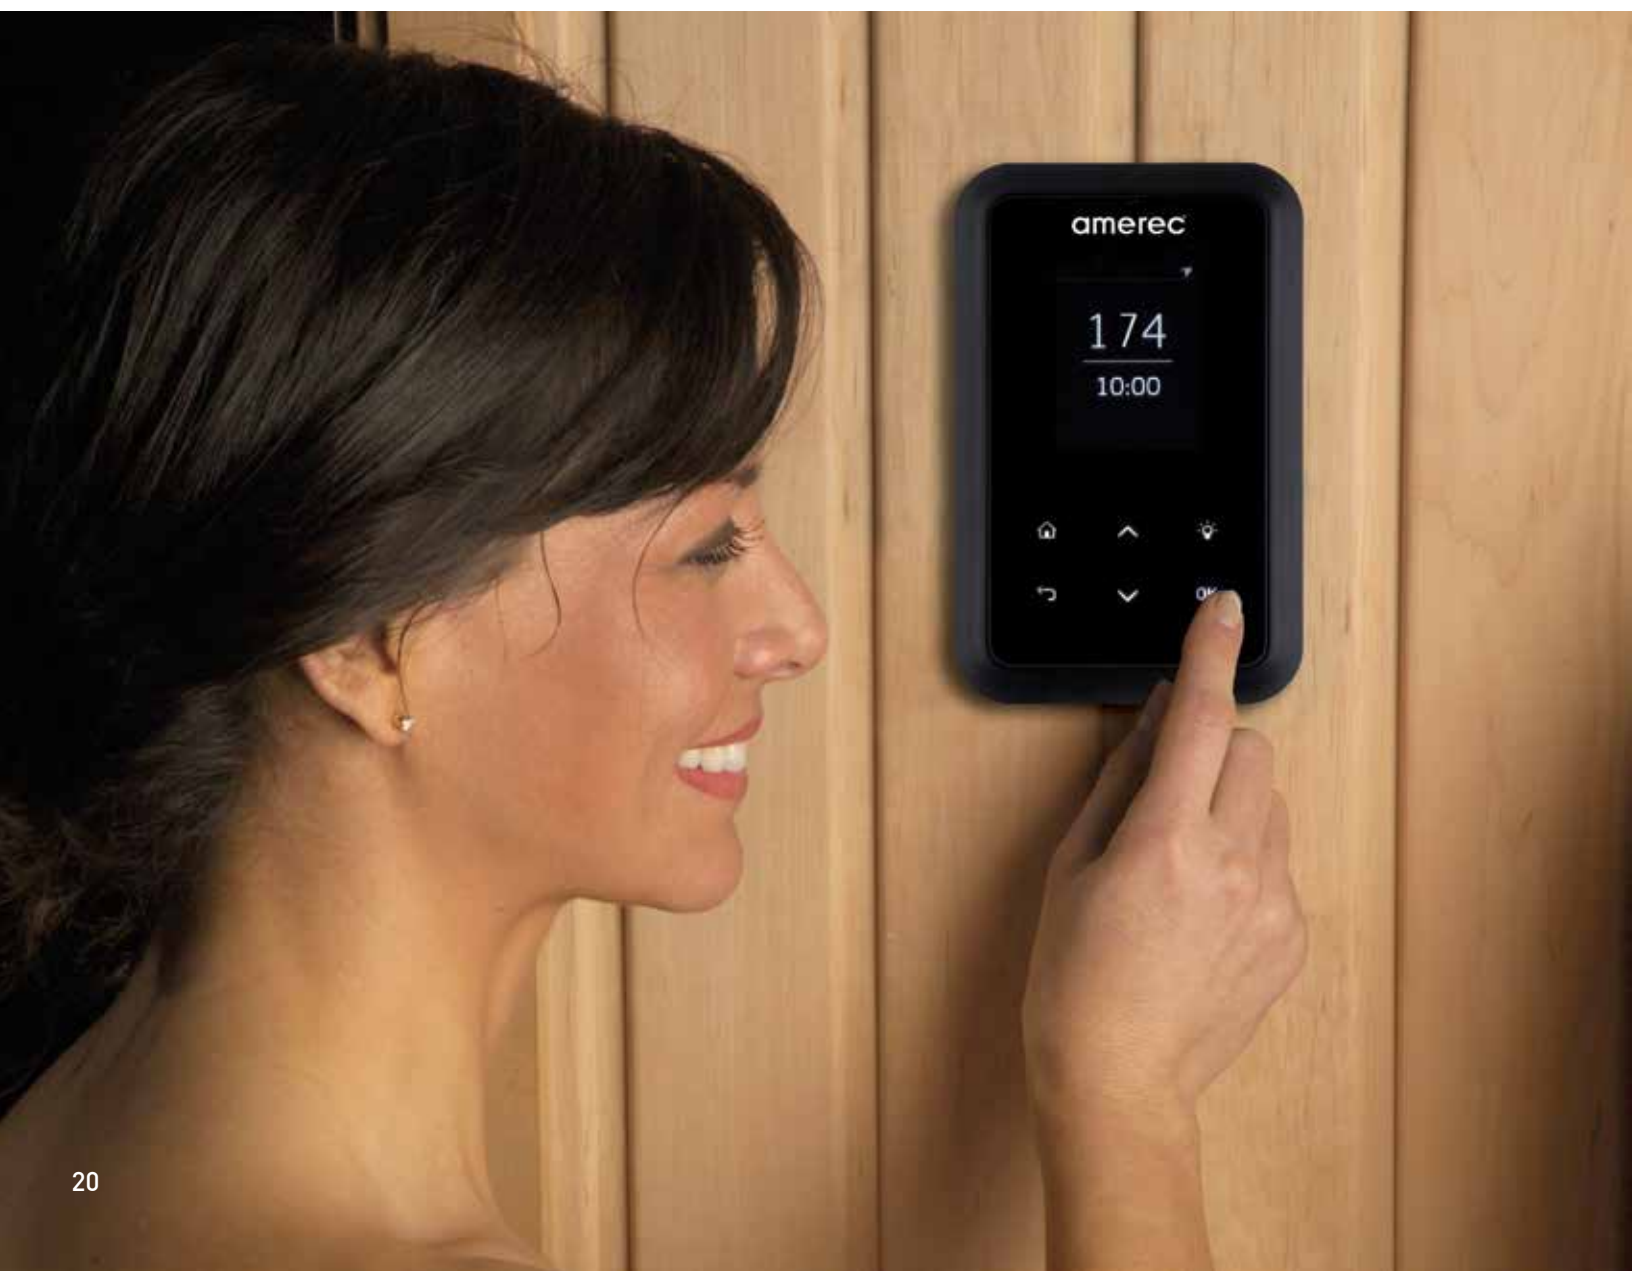

T1

- Touch screen operation for easy control of temperature and time settings
- Large screen displays sauna temperature and time settings
- Display temperature in Fahrenheit or Celsius
- Sleep mode with integral sensor to activate screen when approached
- Delayed start feature to pre-heat sauna at selected time
- Multiple language settings including English and Spanish
- Flush-mount, low profile installation