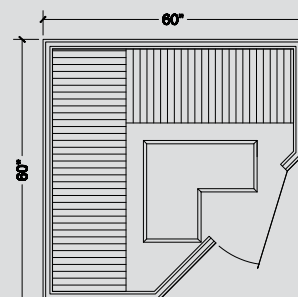

B 830 Series 3-person

B 870-C Series 3-person

B 840 Series 4-person

B 880-C Series 4-person

INFRA SAUNA

2-IN-1 COMBINATION TRADITIONAL SAUNA + FAR INFRARED

The innovative Amerrec Infra Sauna provides pleasure beyond what a traditional or infrared sauna can do individually. At times, you might prefer to bask leisurely in the comfort of a traditional sauna. When time is tight or you're in the mood for a milder heat therapy, the infrared option is the answer. Our advanced traditional sauna technology has been seamlessly combined with CarbonFlex far-infrared technology that can be included in virtually any Amerrec Modular sauna or Amerrec Custom Cut sauna up to 425 cu. ft.