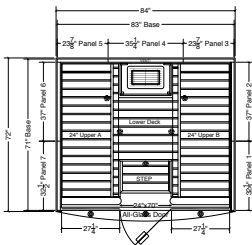

STANDARD FEATURES

- 72" d x 84" w x 84" h, O.D.
- Curved panoramic window, all-glass door
- Includes low-voltage valance lighting, 2 benches, deluxe full-length backrest, headrest, duckboard, and bench skirts
- Bucket, ladle, thermometer
- Interior and exterior of clear Western Red Cedar or Hemlock

STANDARD FEATURES

- 72"d x 84"w x 84"h, O.D.
- Front wall all-glass including frameless all-glass door
- Low-voltage lighting system in interior ceiling (including color light therapy) and in curved overhanging ceiling on front
- Bucket, ladle, thermometer
- Available in a range of sizes