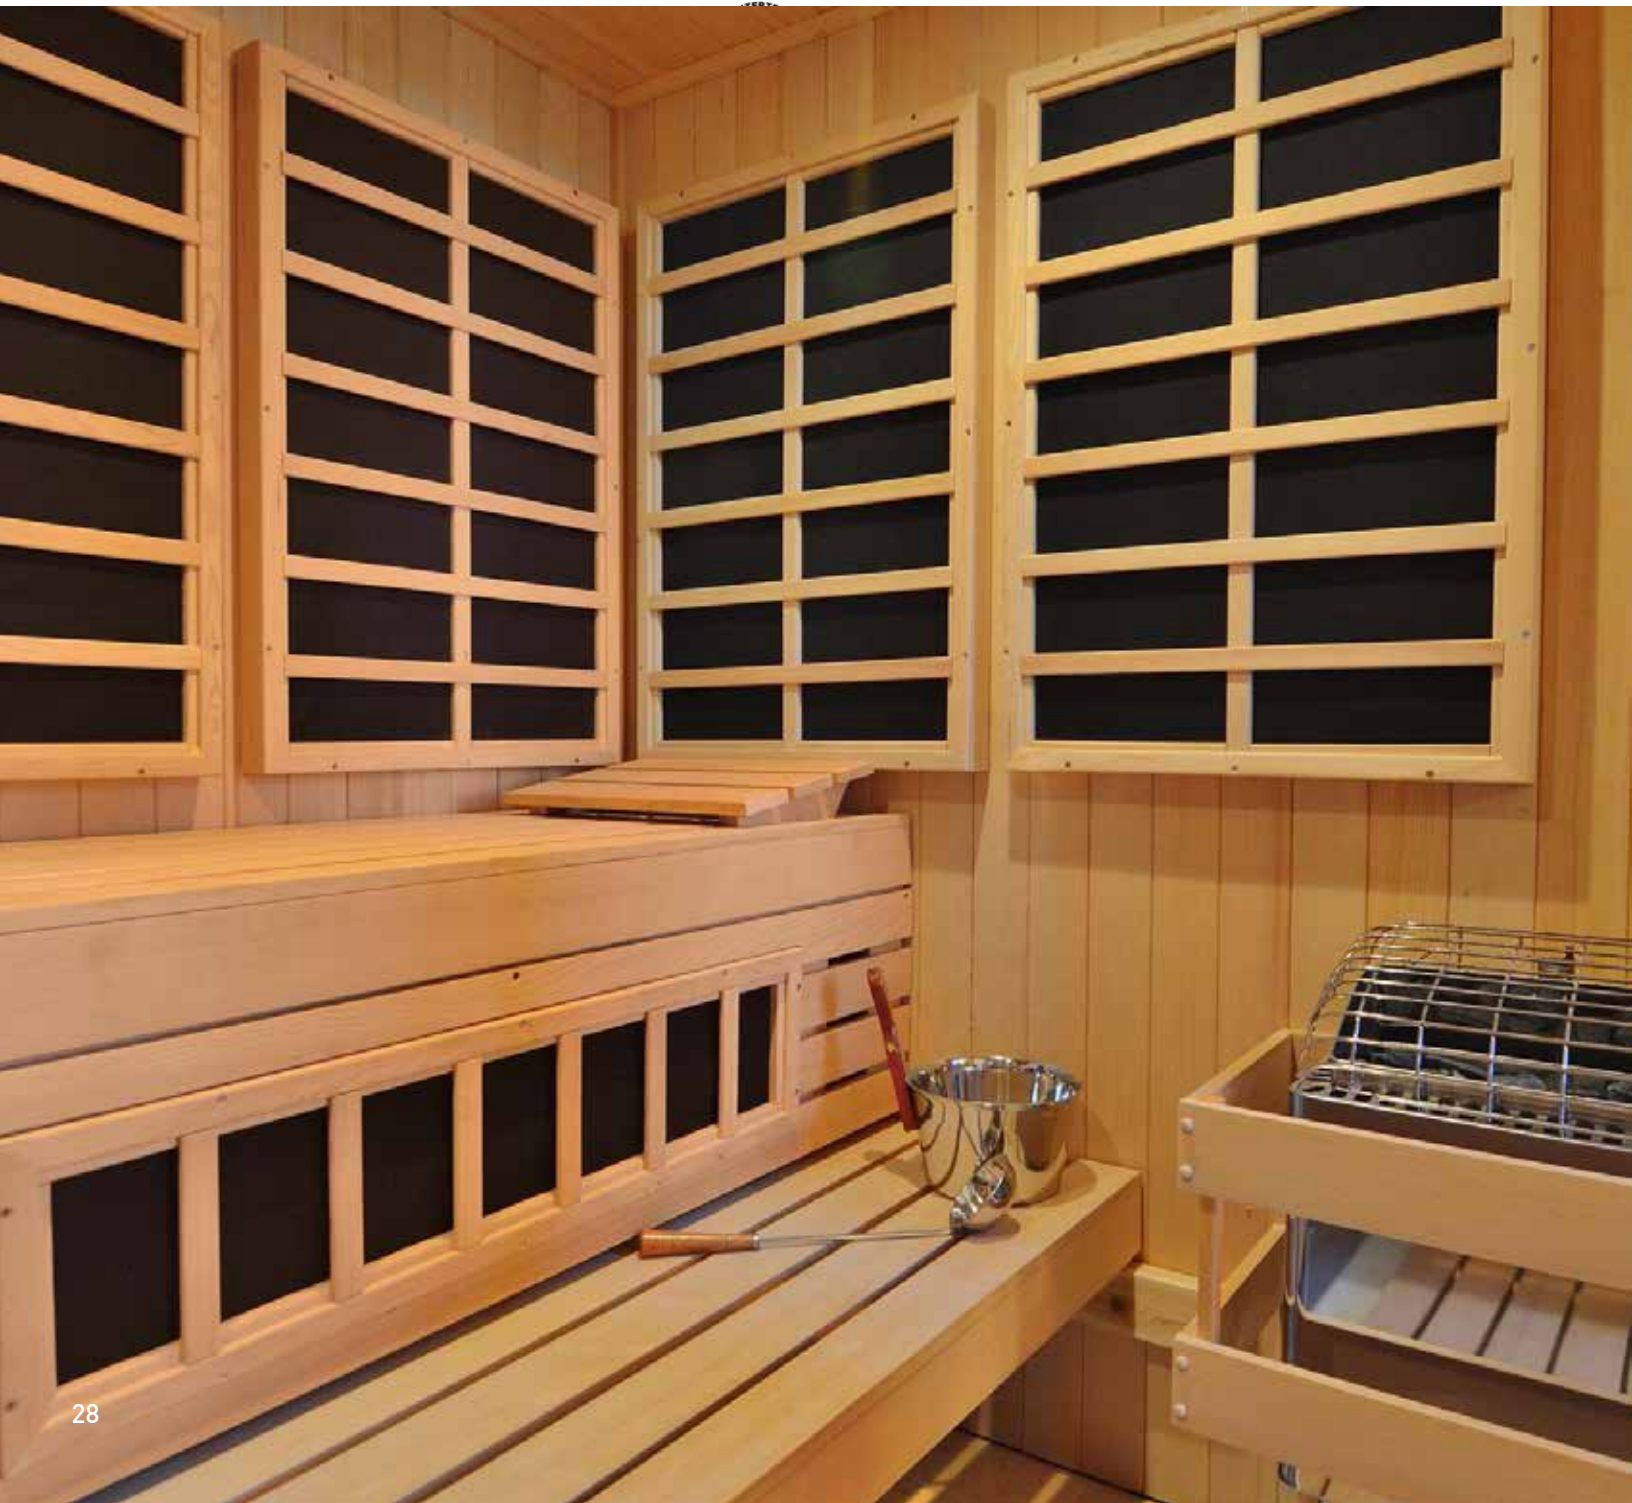

INFRA SAUNA

2-IN-1 COMBINATION TRADITIONAL SAUNA + FAR INFRARED

The innovative Amerrec Infra Sauna provides pleasure beyond what a traditional or infrared sauna can do individually. At times, you might prefer to bask leisurely in the comfort of a traditional sauna. When time is tight or you're in the mood for a milder heat therapy, the infrared option is the answer. Our advanced traditional sauna technology has been seamlessly combined with CarbonFlex far-infrared technology that can be included in virtually any Amerrec Modular sauna or Amerrec Custom Cut sauna up to 425 cu. ft.

CarbonFlex®