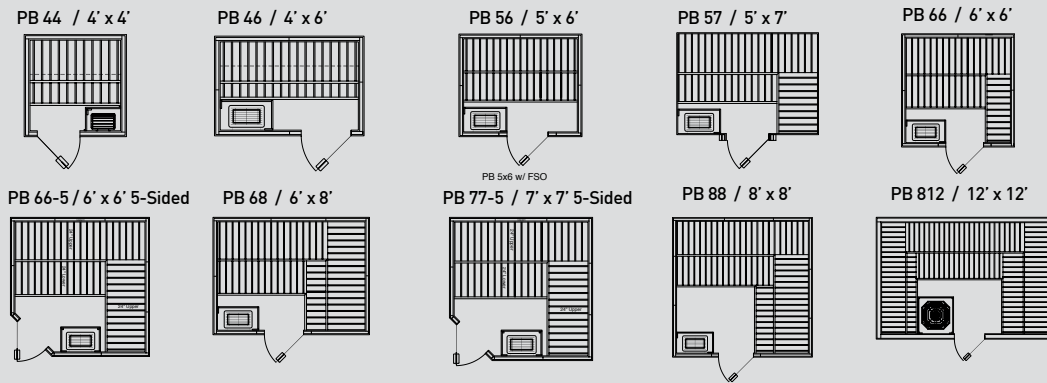

PANEL-BUILT SERIES