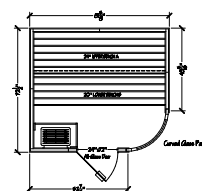

OPTIONAL FEATURES

- Digital controls
- Accessories
- Wall-to-wall duckboard