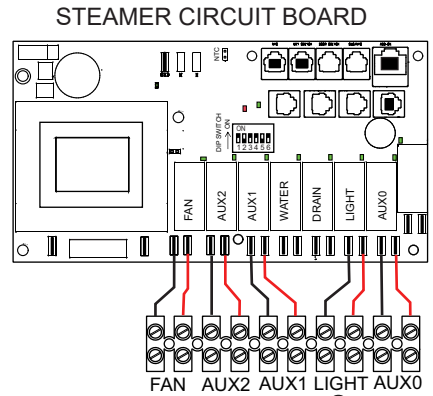

Item Number
LED Light Kit - AX Model	9223-216
Additional LED - AX Models	9223-112

*Not intended for use as installation instructions.
Refer to specific installation instructions for further detail.*

AMEREC STEAM
P.O. Box 2258 | 17683 128th Place NE, #C | Woodinville, WA 98072, USA
Toll-Free 1-800-331-0349
amerec@amerec.com | www.amerec.com

Amerec reserves the right to change specifications and design without notice.
© 2019 Amerec Steam

amerec
STEAM. SAUNA. SOLUTIONS.