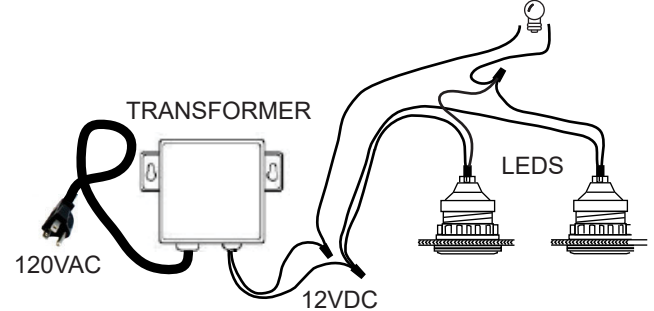

Item Number
LED Light Kit - AX Model	9223-216
Additional LED - AX Models	9223-112

*Not intended for use as installation instructions.
Refer to specific installation instructions for further detail.*

AMEREC STEAM
P.O. Box 2258 | 17683 128th Place NE, #C | Woodinville, WA 98072, USA
Toll-Free 1-800-331-0349
amerec@amerec.com | www.amerec.com

Amerec reserves the right to change specifications and design without notice.
© 2019 Amerec Steam

amerec
STEAM. SAUNA. SOLUTIONS.