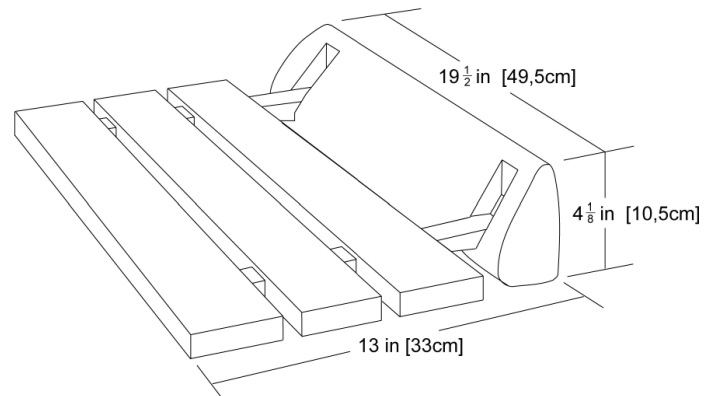

Refer to specific installation instructions for further detail.

AMEREC STEAM

P.O. Box 2258 | 17683 128th Place NE, #C | Woodinville, WA 98072, USA

Toll-Free 1-800-331-0349

amerec@amerec.com | www.amerec.com

Amerrec reserves the right to change specifications and design without notice.

© 2019 Amerrec Steam

amerec®
STEAM SAUNA SOLUTIONS