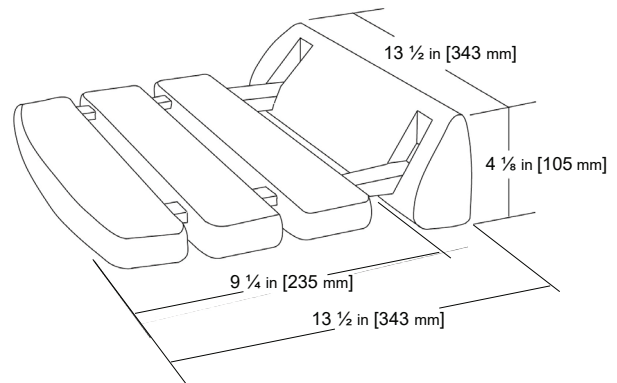

Dimensions

Refer to specific installation instructions for further detail.

AMEREC STEAM

P.O. Box 2258 | 17683 128th Place NE, #C | Woodinville, WA 98072, USA

Toll-Free 1-800-331-0349

amerec@amerec.com | www.amerec.com

Amerrec reserves the right to change specifications and design without notice.

© 2019 Amerrec Steam

amerec®
STEAM SAUNA SOLUTIONS