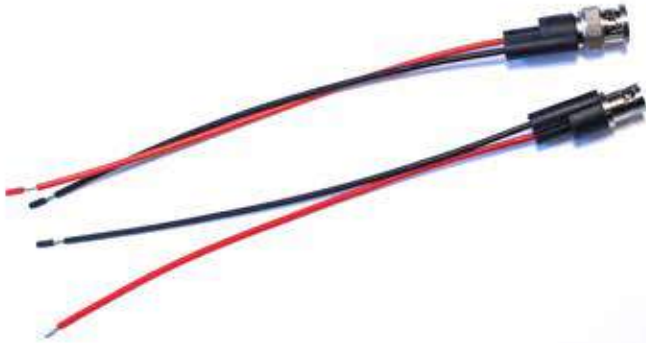

BU-P4970 and BU-P4969

Male and Female BNC connectors