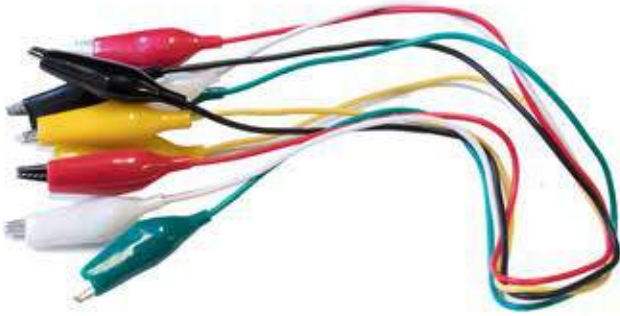

### Some examples of where our products are being used:

- A microscopic connection on the cable end of Diaphragm Pacing Regulators
- Pacemaker Kits
- Medical Monitors
- Pericardiocentesis Kits
- Home Galvanic Units

### BU-00285

Insulated Mini-Alligator Test Lead Double Set. 5 leads in 5 colors.