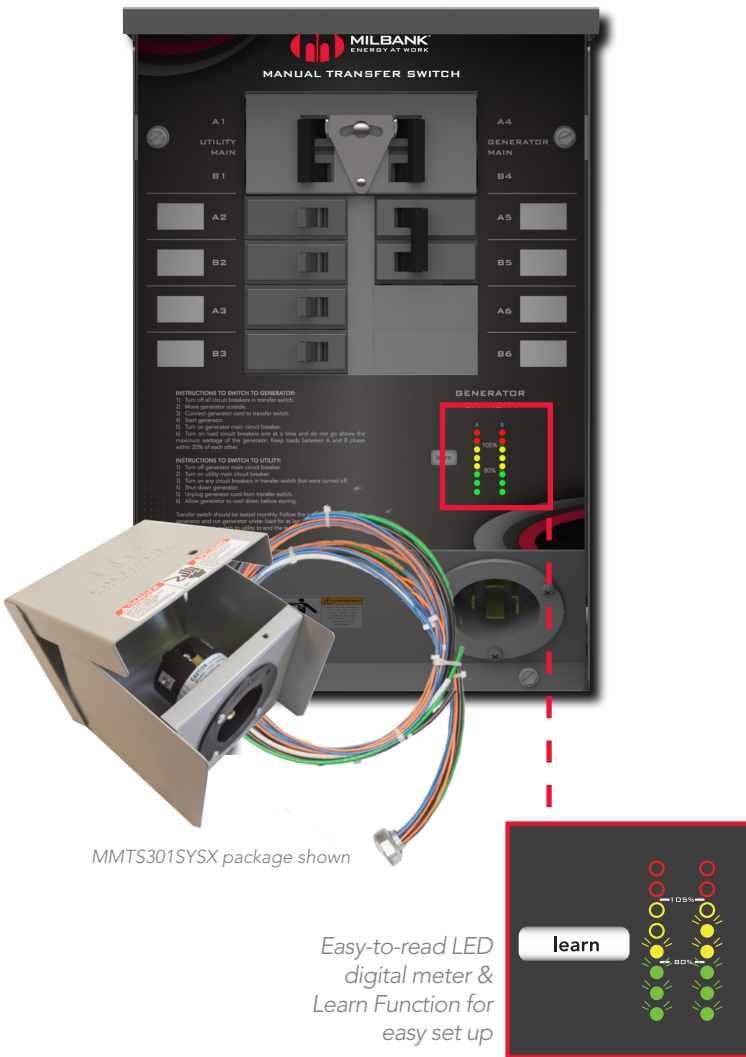

MILBANK[®]
ENERGY AT WORK

MANUAL TRANSFER SWITCH

Operating a manual transfer switch can be a guessing game. Using Milbank's Manual Transfer Switch, our exclusive Learn Function memorizes the generator's capacity and provides the homeowner accurate power usage information. This helps determine available circuit loads and allows a user to monitor the portable generator's capacity to prevent overloading.

MMTS301SYSX package shown

Easy-to-read LED digital meter & Learn Function for easy set up

FEATURES

- **Learn Function*** — Our patent-pending feature memorizes the capacity of the generator, which helps prevent your generator from overloading.
- **Exclusive LED Digital Meter*** — Illuminated LED display for easy-to-read generator output information in all lighting conditions.
- **30 Amp and 50 Amp models available** — Safely connects most common sizes of portable generators.
- **Wiring Harness*** — Ready to install out of the box for quick and easy installation.
- **Interlock Assembly** — Designed to prevent your generator and utility from running at the same time to ensure safe operation and to protect your generator.
- **Compatibility** — Milbank manual transfer switches are compatible with most brands of portable generators.

30A MANUAL TRANSFER SWITCH PACKAGES										
	60A Utility Breaker	30A Generator Breaker	8 Circuits (2) 15A (2) 20A (2) 30A (2) Expandable	6' Wiring Harness Included	Preinstalled 30A Inlet (NEMAL14-30-C)	Exclusive LED Digital Meter with Learn Function	Separate Power Inlet Box with 30A Plug (NEMA 3R)	10' Cord Included	25' Cord Included	Liquidation Pricing
								125/250 VAC Connectors (NEMAL14-30-P, NEMAL14-30-C)		
MMTS301*	X	X								\$69.00
MMTS301L*	X	X			X					\$75.00
MMTS301SYSX	X	X	X	X		X	X			\$175.00
MMTS301SYSX1C	X	X	X	X		X	X	X		\$125.00
MMTS301SYSX2C	X	X	X	X		X	X		X	\$150.00
MMTS301SYSL	X	X	X	X	X	X				\$160.00
MMTS301SYSL1C	X	X	X	X	X	X		X		\$179.00
MMTS301SYSL2C	X	X	X	X	X	X			X	\$195.00