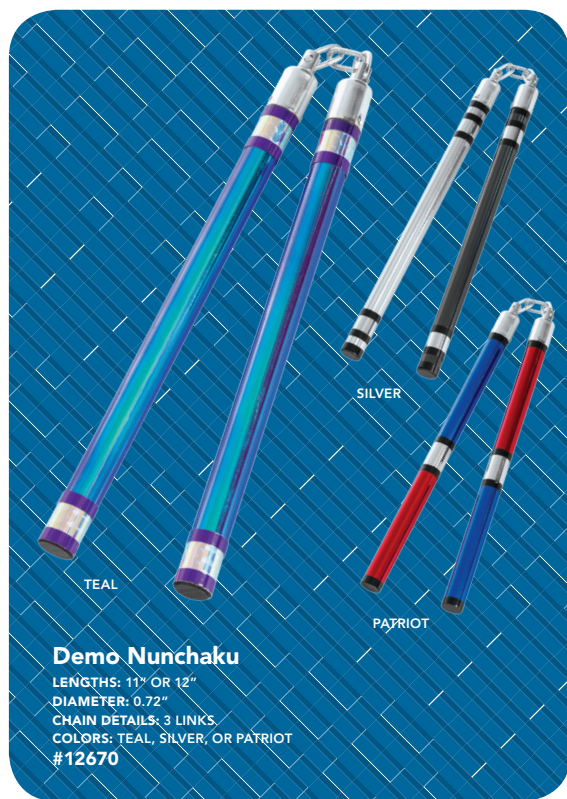

WEAPONS

XMA® Demo Nunchaku

LENGTHS: 9", 11", 12"
 DIAMETER: APPROX. 0.72"
 CORD DETAILS: 4-LINK CHAIN
 COLORS: YELLOW, ORANGE, OR HOLOGRAPHIC CHROME
 #XGFC

XMA® Demo Kamas

LENGTHS: 12" OR 14"
 DIAMETER: APPROX. 0.580"
 BLADE DETAILS: POLISHED ALUMINUM
 COLORS: YELLOW, ORANGE, OR HOLOGRAPHIC CHROME
 #XGFK

Demo Nunchaku

LENGTHS: 11" OR 12"
 DIAMETER: 0.72"
 CHAIN DETAILS: 3 LINKS
 COLORS: TEAL, SILVER, OR PATRIOT
 #12670

Demo Bo Staff

LENGTHS: 5', 5.5', 6'
 DIAMETER: 0.75"
 APPROX. WEIGHT: 6 OZ.
 COLORS: TEAL, SILVER, OR PATRIOT
 #12410

XMA® Demo Bo Staff

LENGTHS: 4.5', 5', 5.5', 6'
 DIAMETER: 0.75"
 APPROX. WEIGHT: 6 OZ.
 COLORS: YELLOW, ORANGE, OR HOLOGRAPHIC CHROME
 #XGFB

Demo Kama

LENGTHS: 12" OR 14"
 DIAMETER: 0.40"
 COLORS: TEAL, SILVER, OR PATRIOT
 #12775