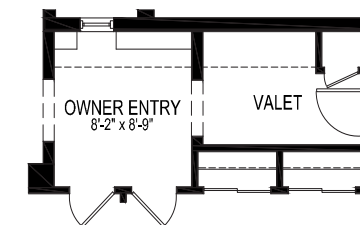

THE
FOUNDERS
CLUB