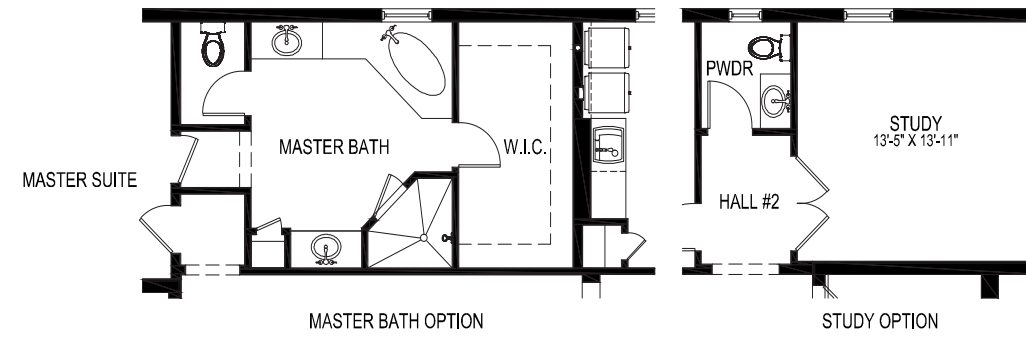

## THE BETTINA

4 Bedrooms, 4 Bathrooms, Great Room, Dining Room, Outdoor Living, 3-Car Garage

Total A/C Living	3,118
Entry	102
Outdoor Living	576
3-Car Garage	805
<b>Total Sq. Ft.</b>	<b>4,601</b>

POOL BATH & OFFICE OPTION