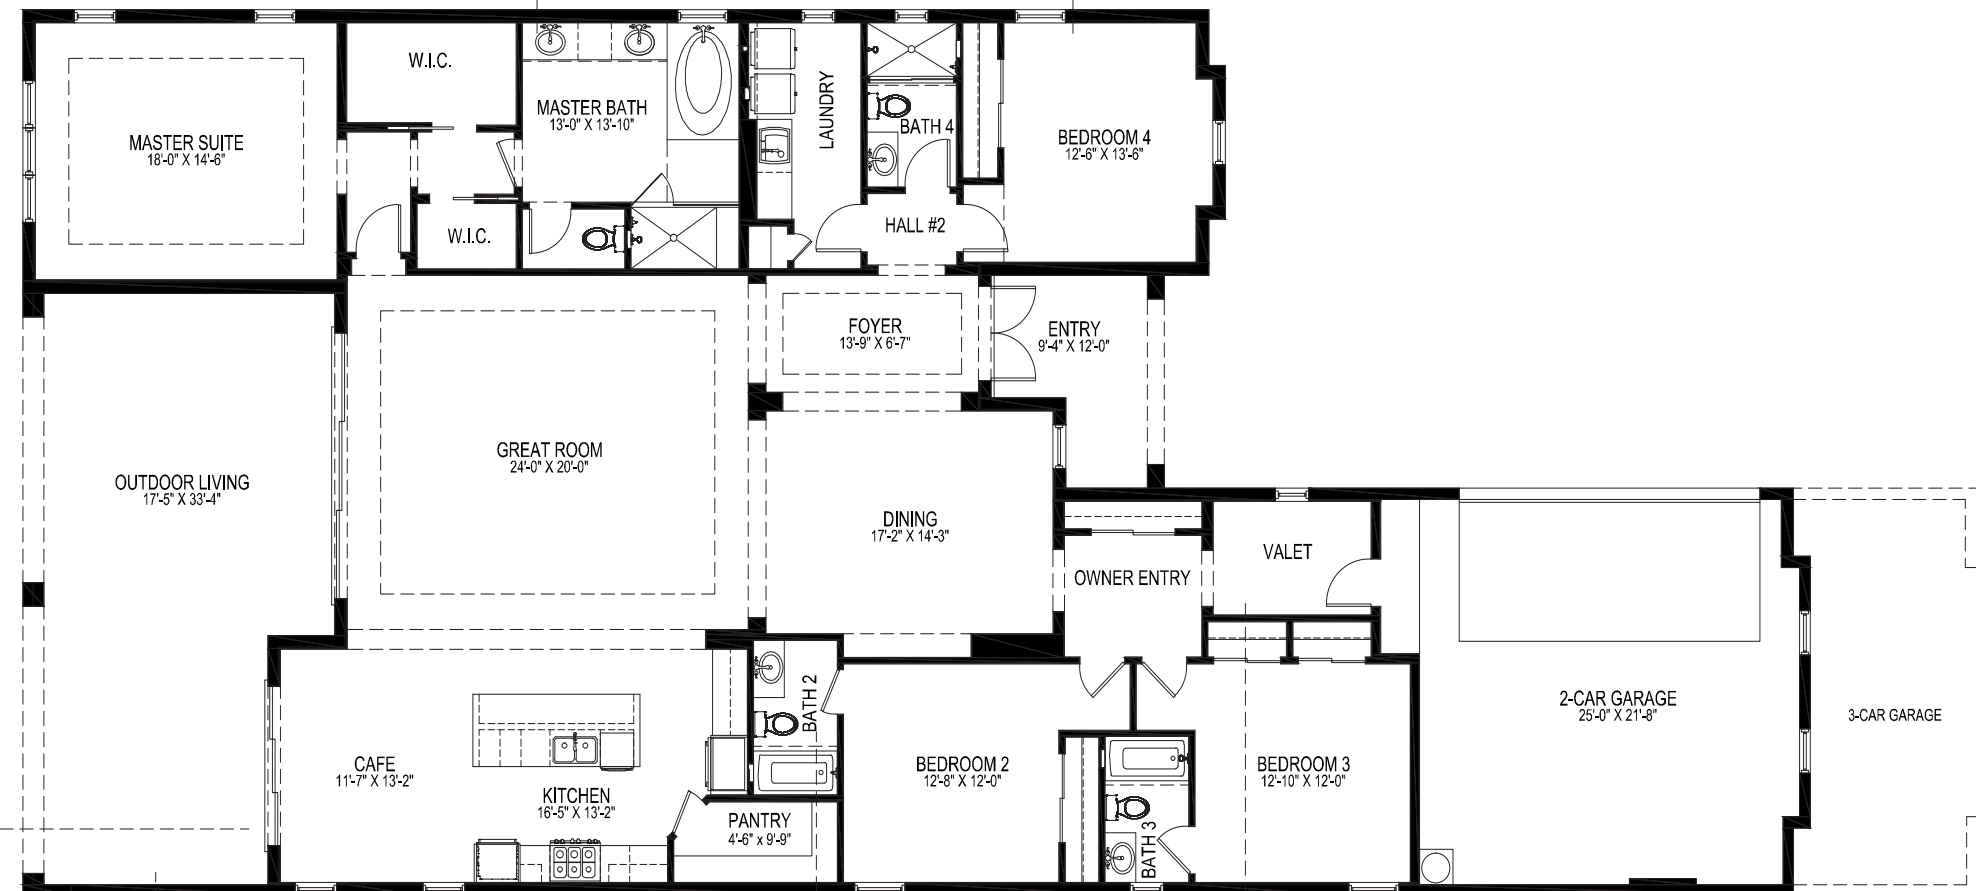

## THE BETTINA

4 Bedrooms, 4 Bathrooms, Great Room, Dining Room, Outdoor Living, 3-Car Garage

Total A/C Living	3,118
Entry	102
Outdoor Living	576
3-Car Garage	805
<b>Total Sq. Ft.</b>	<b>4,601</b>

POOL BATH & OFFICE OPTION