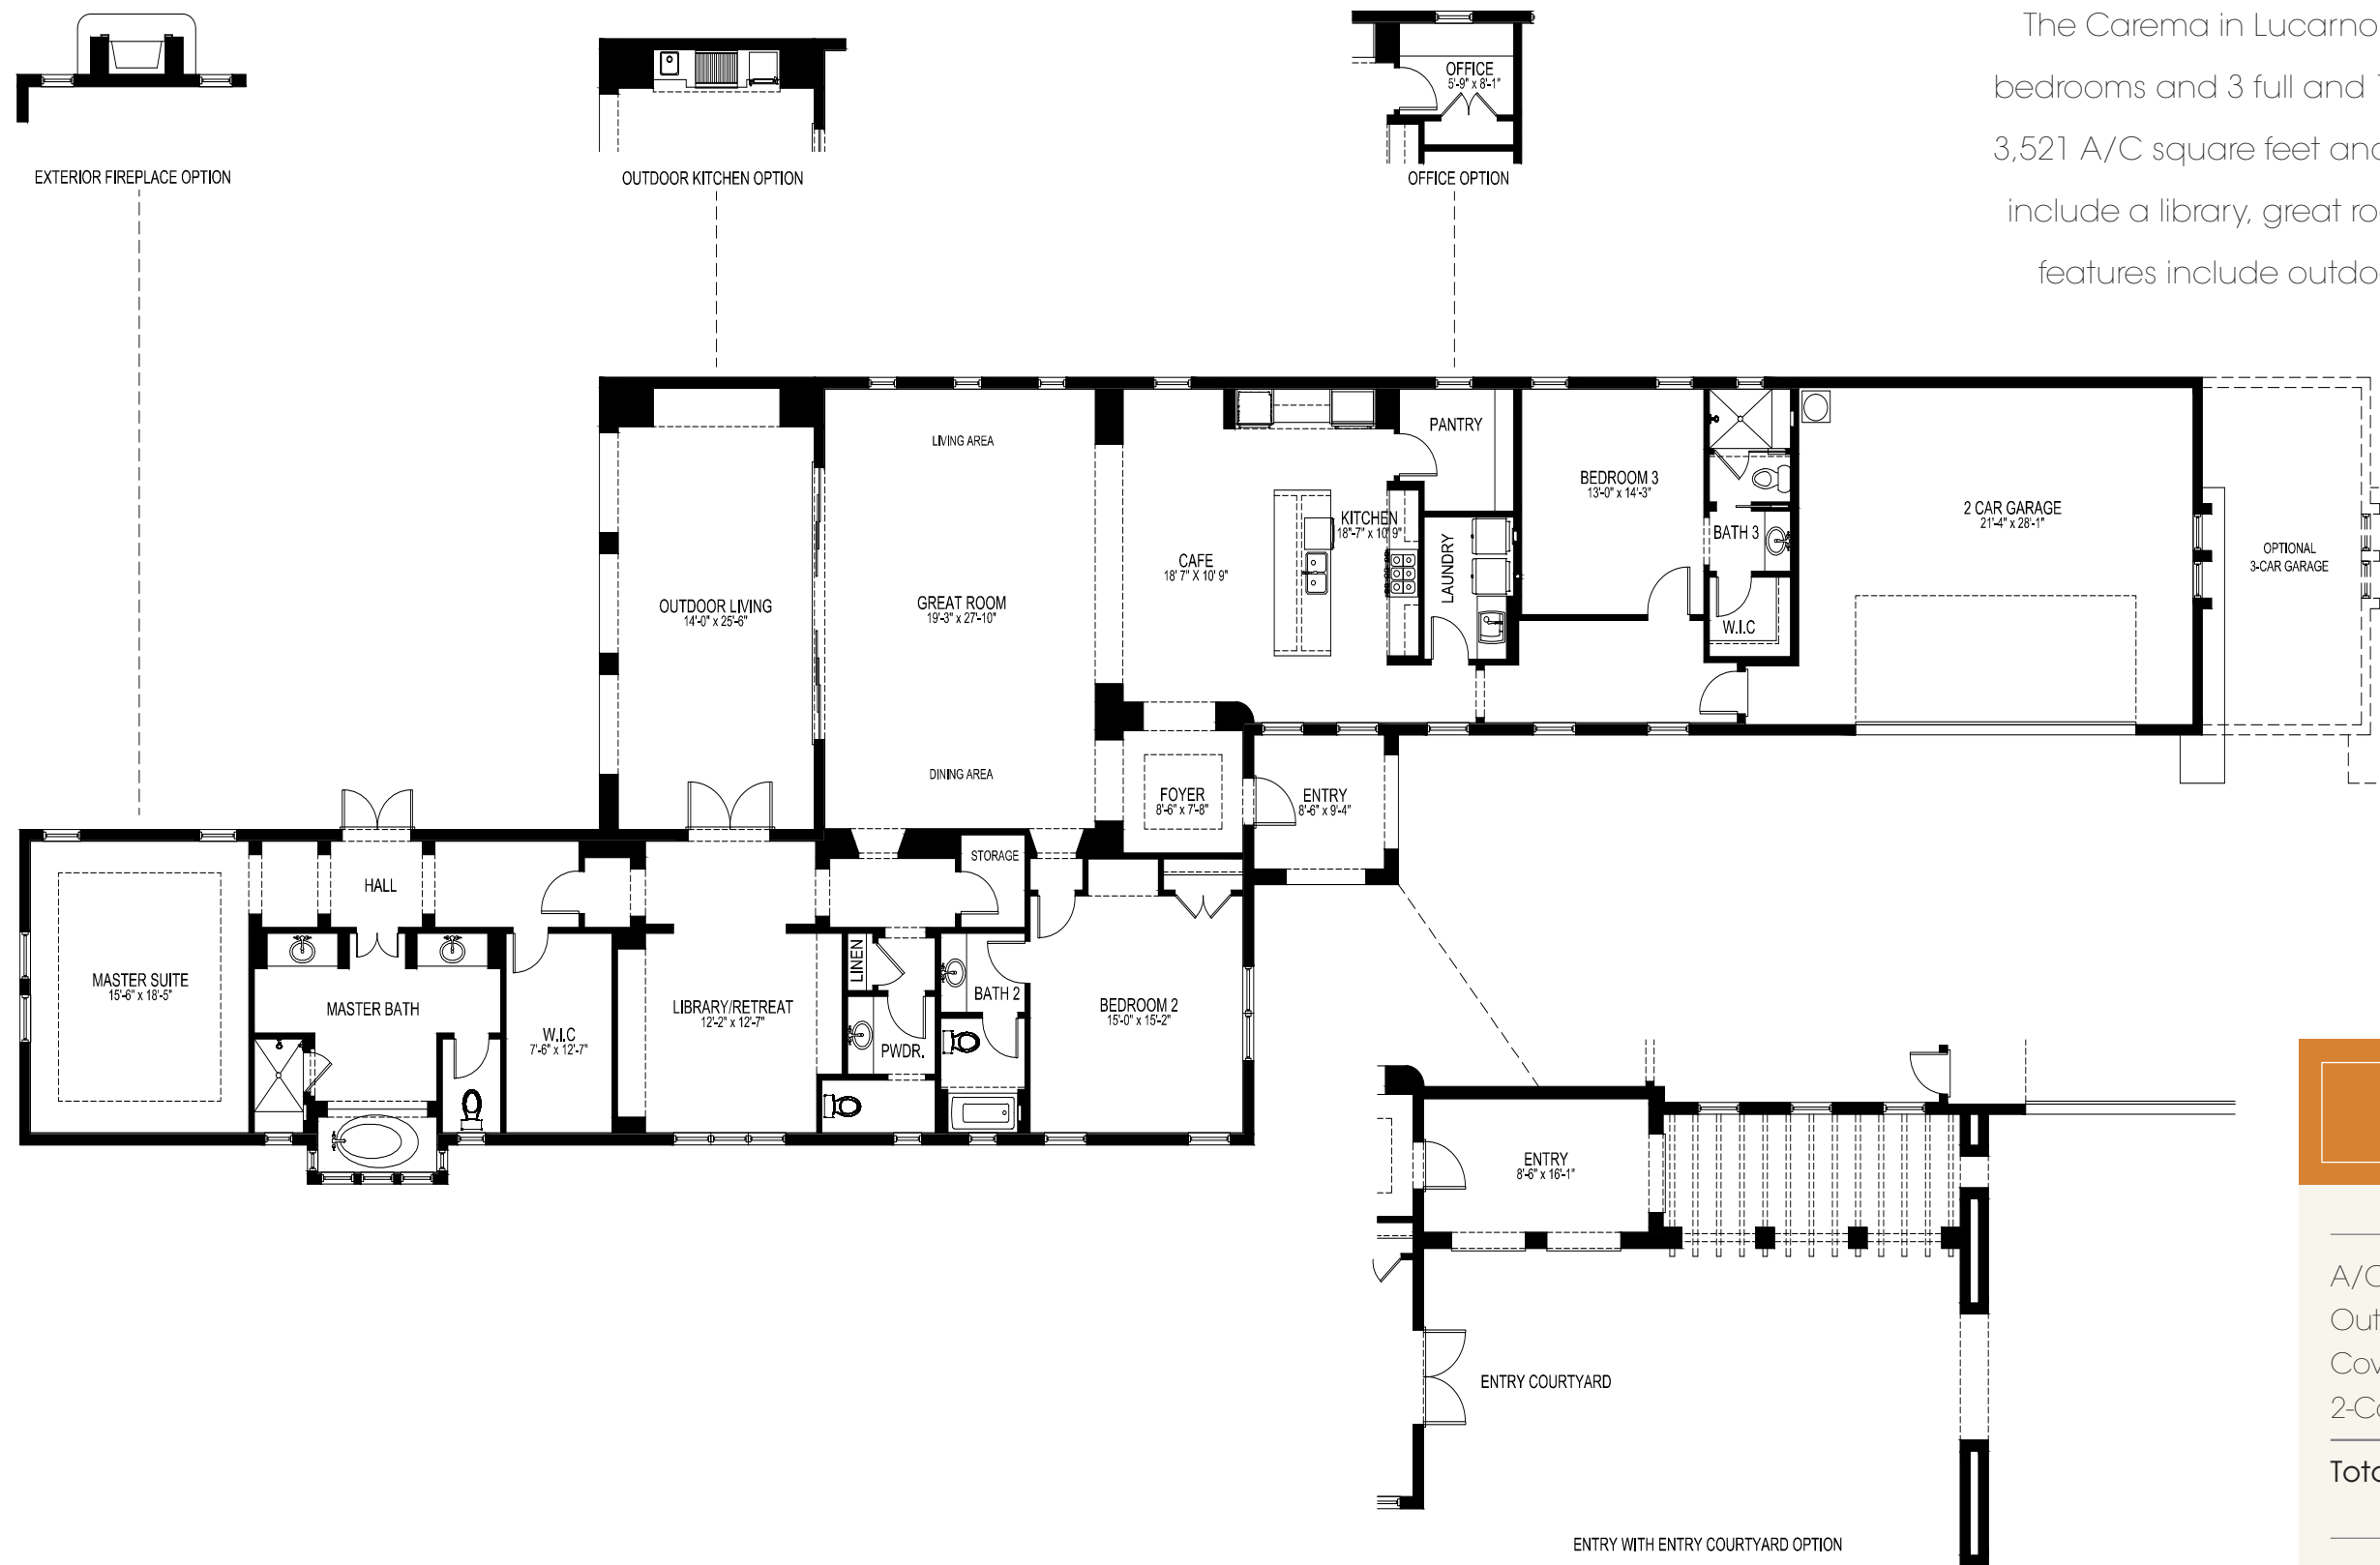

The Carema at Lucarno

The Carema in Lucarno at Mediterra is designed with 3 bedrooms and 3 full and 1 half bathrooms. The floor plan is 3,521 A/C square feet and 4,728 total square feet. Features include a library, great room and outdoor living. Optional features include outdoor kitchen, office or trellis entry.

THE CAREMA

A/C Living Area	3,521
Outdoor Living	439
Covered Entry	98
2-Car Garage	670
Total Square Footage	4,728
Optional 3-Car Garage	+272