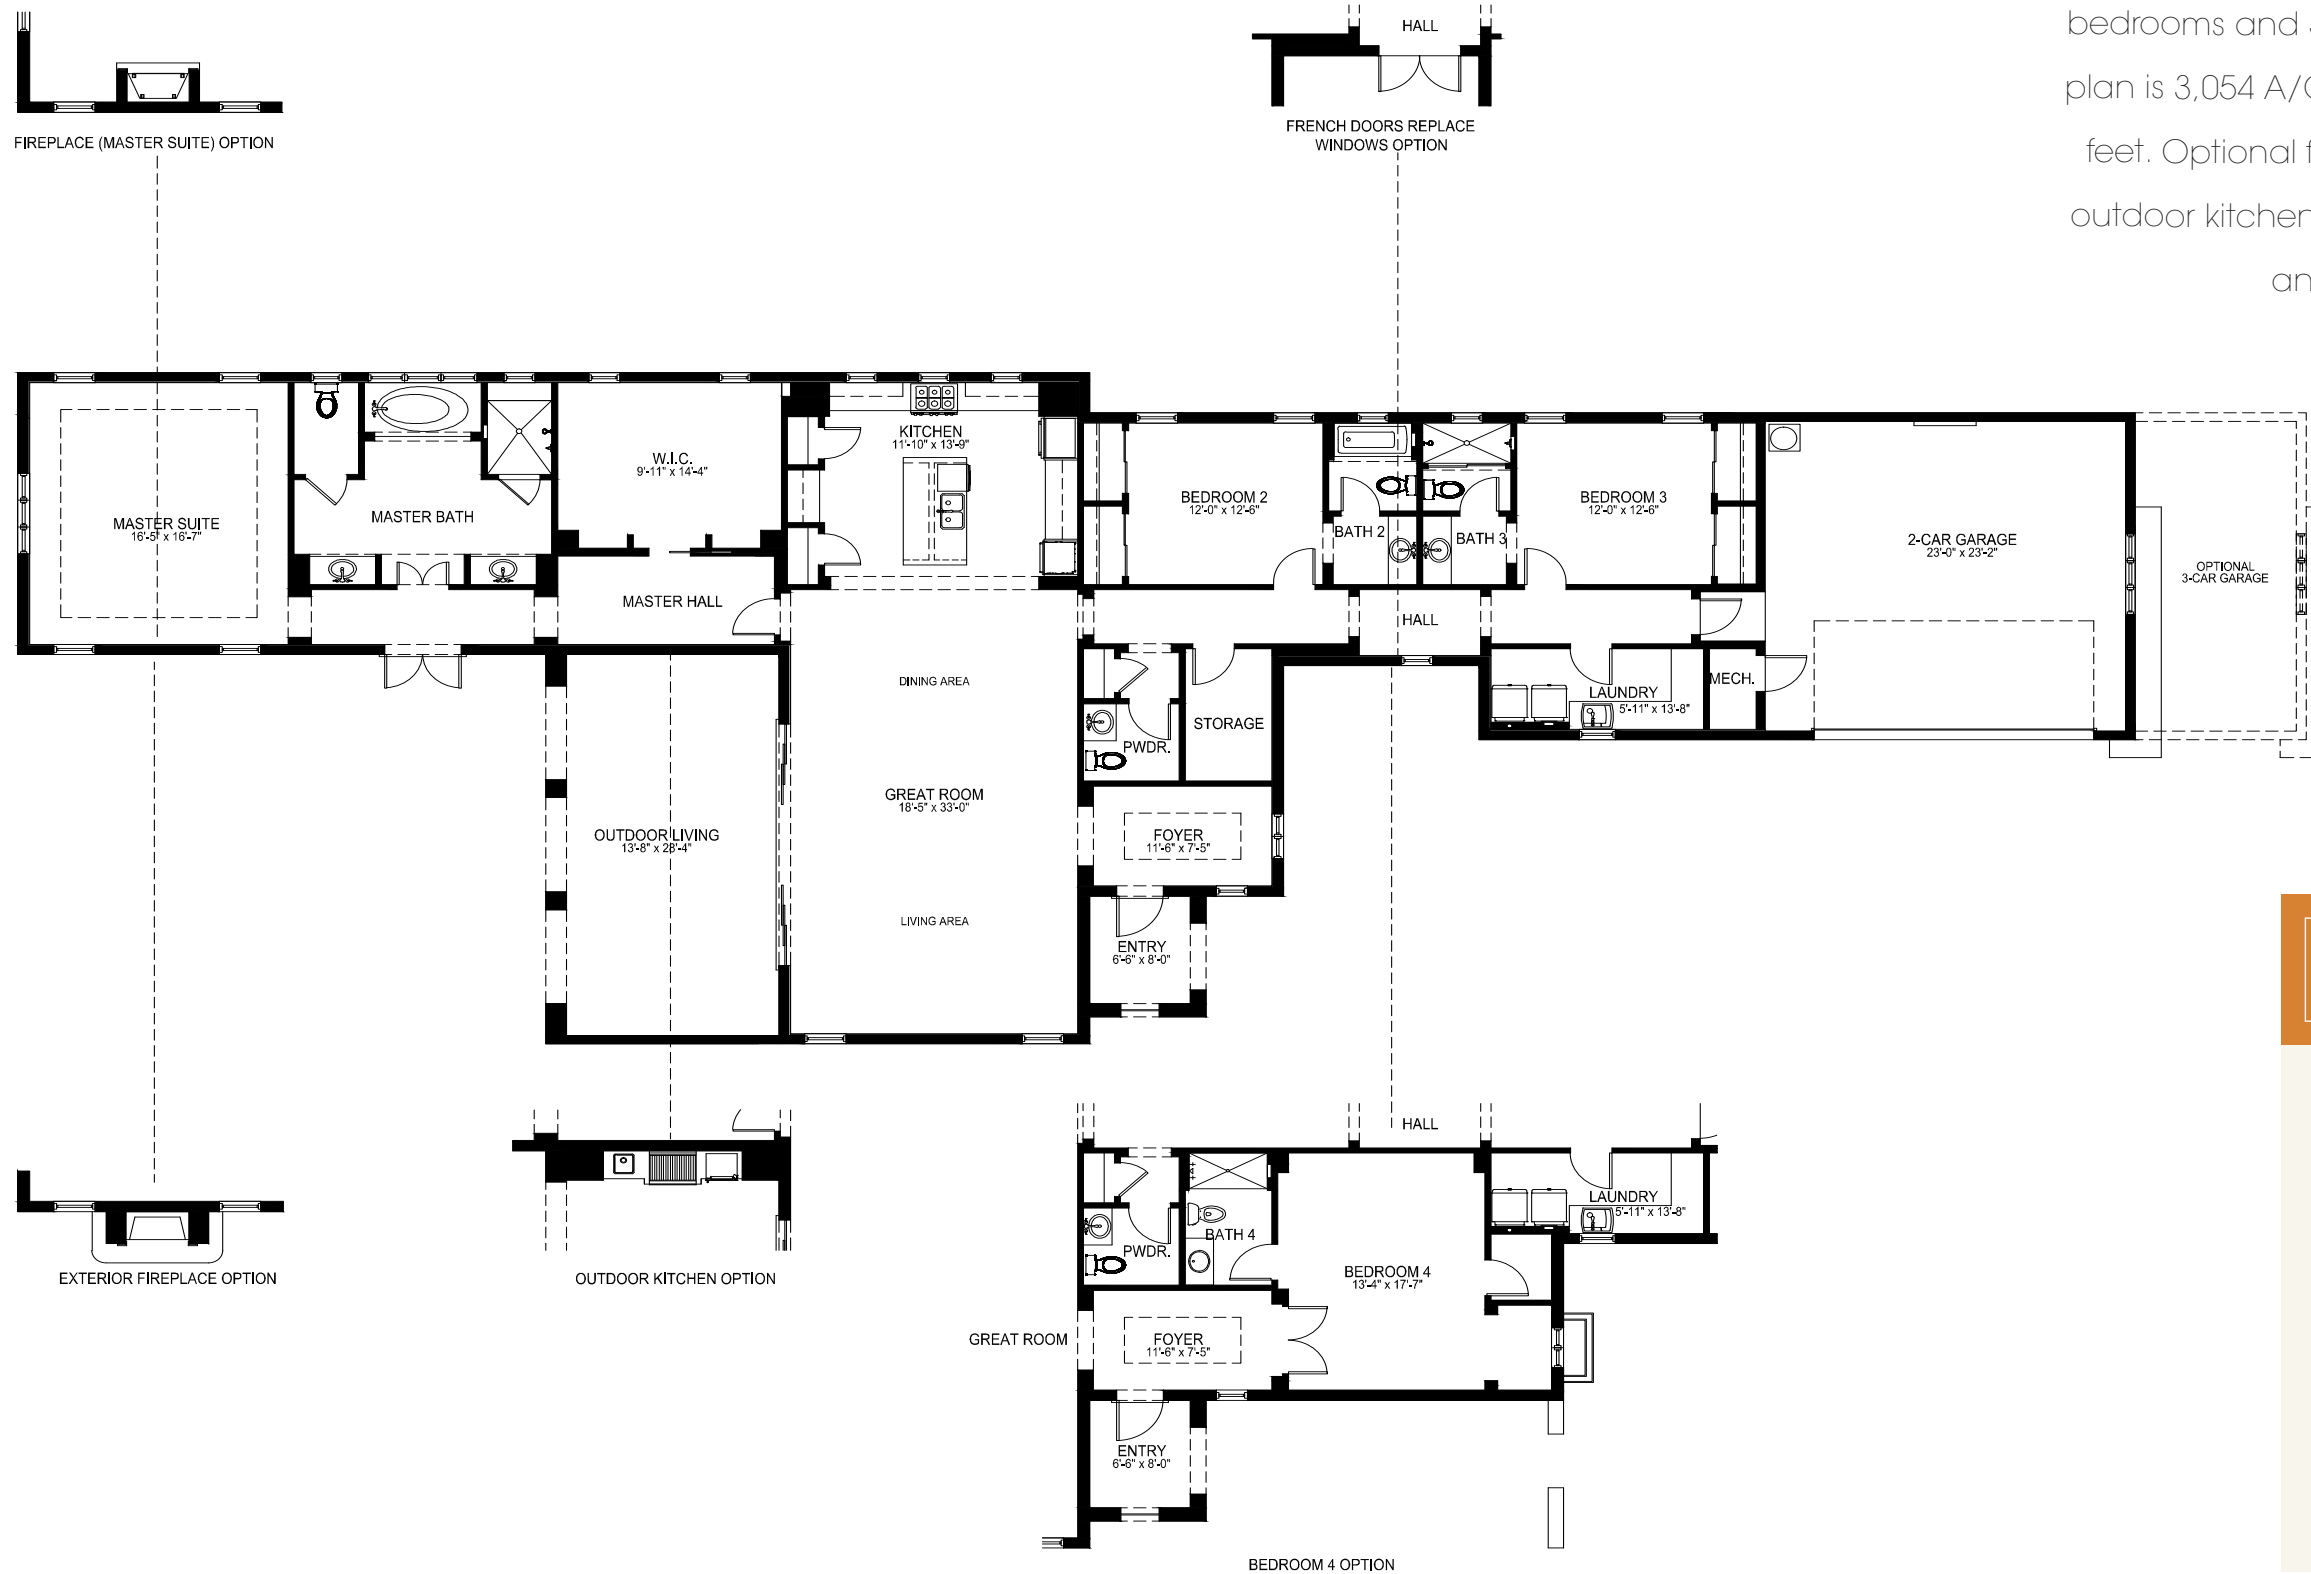

## The Eloro at Lucarno

The Eloro in Lucarno at Mediterra is designed with 3 bedrooms and 3 full and 1 half bathrooms. The floor plan is 3,054 A/C square feet and 4,152 total square feet. Optional features include a fourth bedroom, outdoor kitchen, fireplace, and numerous window and door considerations.

### THE ELORO

A/C Living Area	3,054
Outdoor Living	435
Covered Entry	68
2-Car Garage	595
<b>Total Square Footage</b>	<b>4,152</b>
Optional 3-Car Garage	+268