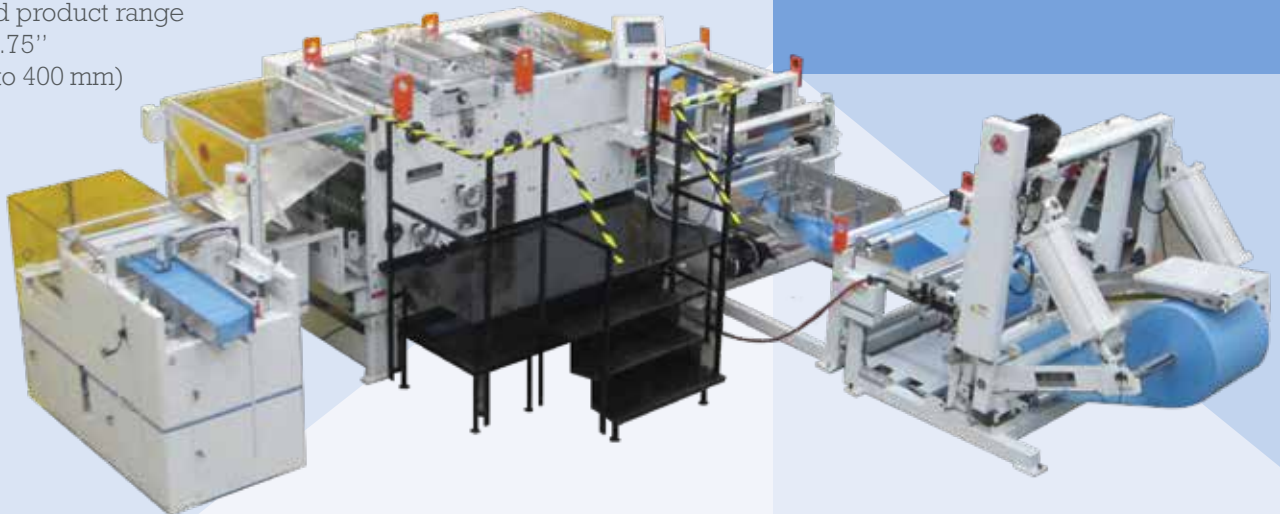

## **AUTOMATIC FOLDING MACHINE**

Up to 175 pieces per minute or 450 feet per minute (140 m/min)

Web widths from 12" to 31.5" (305 mm to 800 mm)

Floor pick-up of master rolls up to ø50 (1270 mm)

Multiple length fold capability

Finished length-fold size 3.5" to 22.0" (89 mm to 559 mm)

Cut lengths from 12" to 31.5" (305 mm to 800 mm)

(2) adjustable tucking stations

Cross-fold product range  
4.5" to 15.75"  
(114 mm to 400 mm)