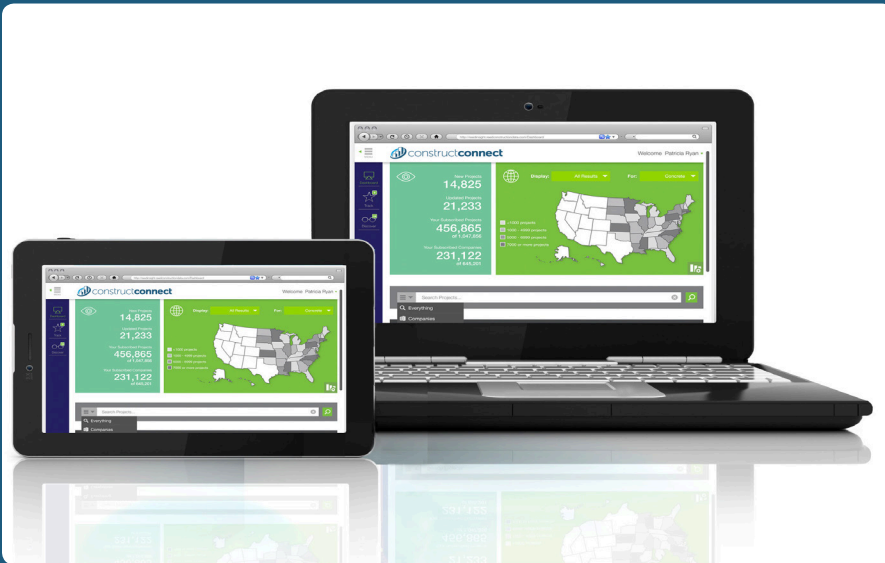

Intelligent Leads

An unmatched view of the market.

Make it your own

Instantly display relevant information with the most visual, results-focused platform available. Design the dashboard to fit your operations with easy drag and drop.

Plan with precision

Stay alert to project, company and competitor activity, so you can gain a competitive edge. Harness powerful notification tools, including company activity alerts.

Discover best opportunities

Identify projects that mean the most to your business, so you can target high-value opportunities. Uncover potential projects through fully-searchable plans, specs and schedules.

Intelligent Leads on the Insight platform gives you a uniquely clear view of construction project opportunities. With intuitive filtering tools, dynamic search results and powerful alert options, finding the best target projects and companies has never been easier!

Intelligent Leads puts valuable information at your fingertips. Fully searchable plans, specs and schedules options help you find projects you might otherwise miss. Our exclusive RSMeans-powered Material Demand gives you insight into best project opportunities, so you can concentrate on projects that mean the most to your bottom line. And for the first time ever, you can access the complete U.S. and Canada database with just one login.