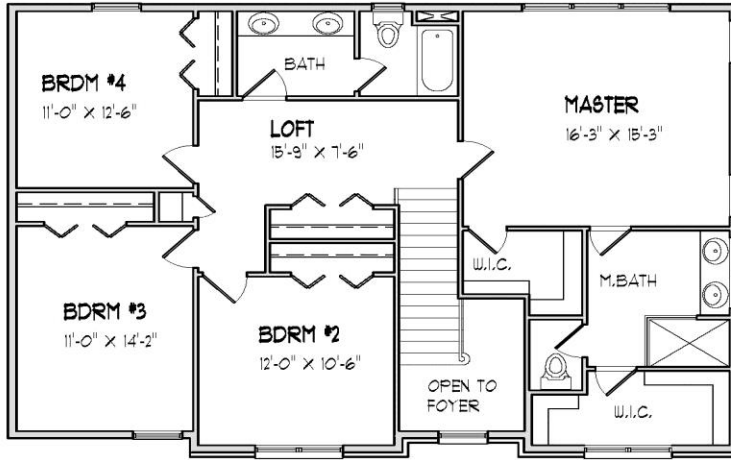

THE TRUDY

2600 SF COLONIAL

OPTIONAL MASTER BATH

SECOND FLOOR PLAN

FIRST FLOOR PLAN