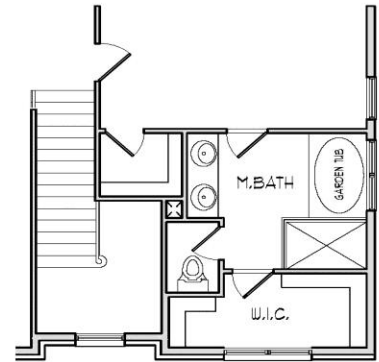

THE TRUDY

2600 SF COLONIAL

OPTIONAL MASTER BATH

SECOND FLOOR PLAN

FIRST FLOOR PLAN