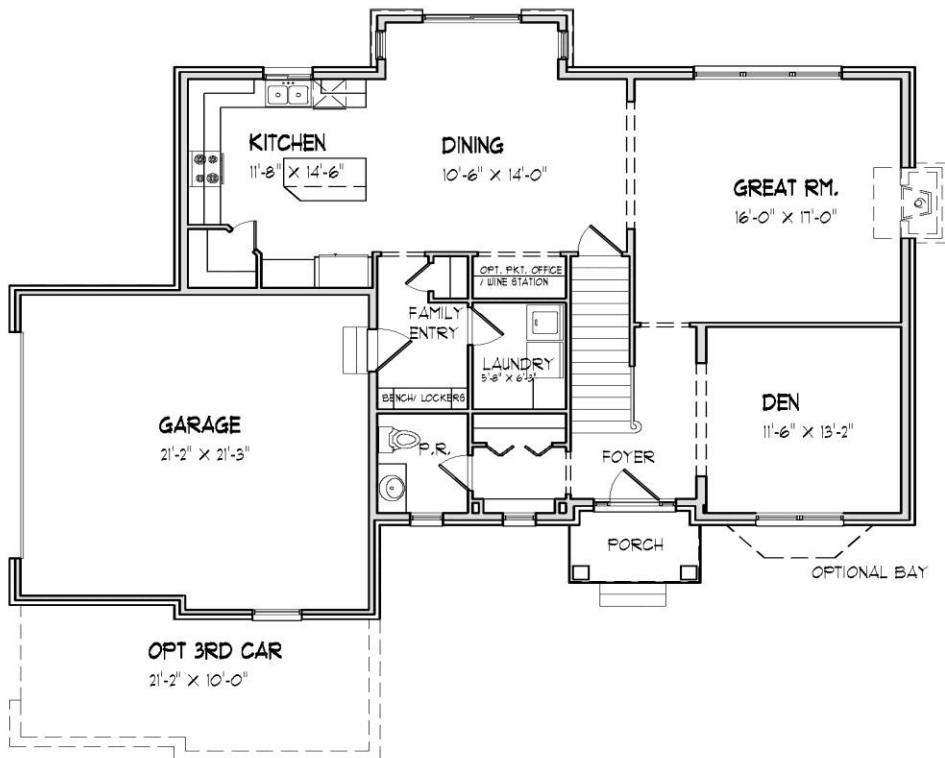

THE TRUDY

2600 SF COLONIAL

OPTIONAL MASTER BATH

SECOND FLOOR PLAN

FIRST FLOOR PLAN