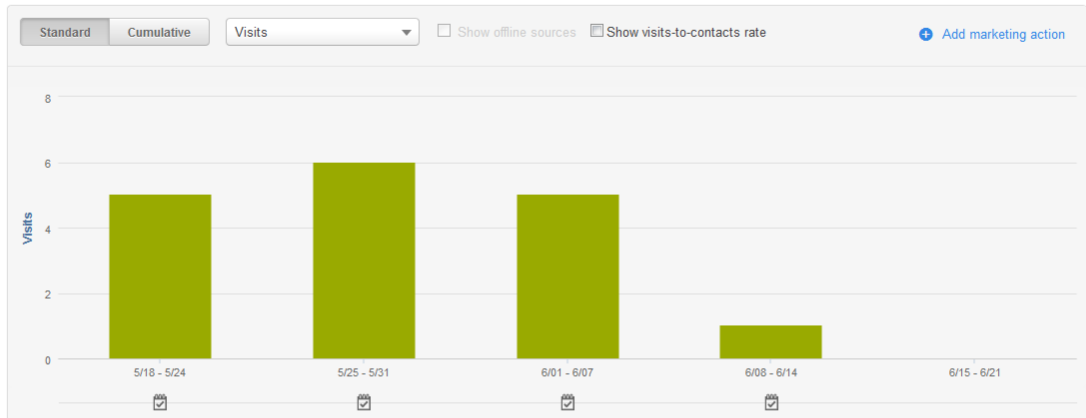

Title:
MBA Open House Information - School of Business Administration - Wayne State University

Refresh page data

wayne state mba

[Return to all keywords](#)

Last 3 months

Keyword Details

Rank: 1
 Visits: 17
 Contacts: 0
 Difficulty: 45
 Monthly Searches: 170
 Cost per Click: \$0.00

Ranking Page

	http://business.wayne.edu/mba
	http://business.wayne.edu/mba/requirements.php

Last 30 days to date (we... All domains Select report...

Traffic Sources > Organic Search

wayne state mba

Search Engine	Visits	%	Contacts	%	Customers	%
Bing	14	0.0%	0	0.0%	0	0.0%
Yahoo	3	0.0%	0	0.0%	0	0.0%
Total	17	0.0%	0	0.0%	0	0.0%