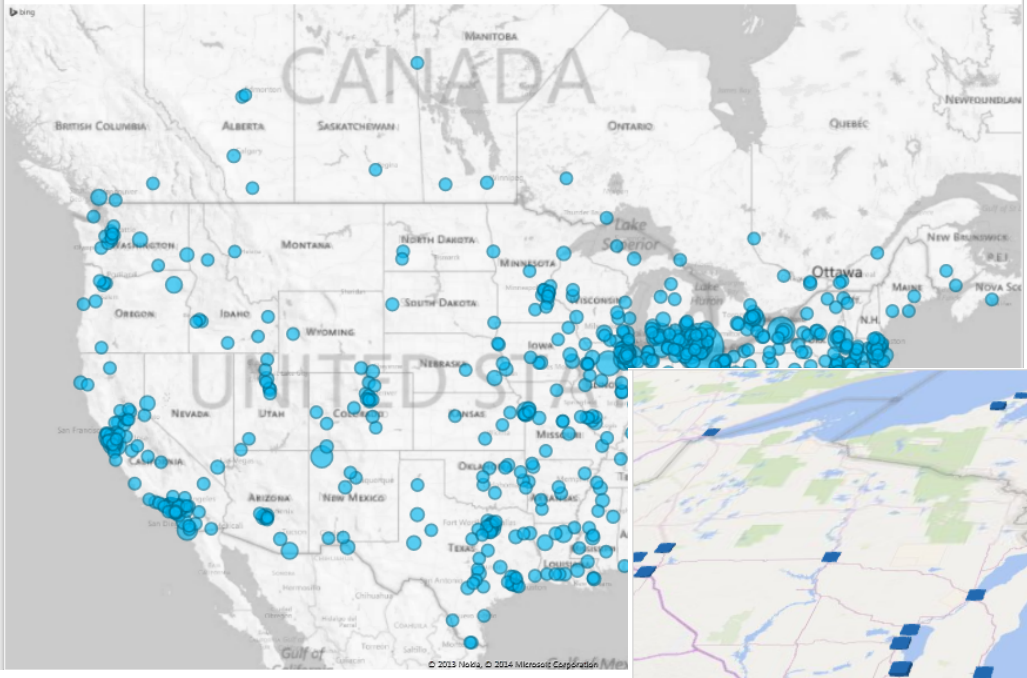

Get Prospects By Email

Keep your eye on the ball even when you're not logged in.

Export All Prospects

Download your data and do with it what you will.

See Hidden Prospects

Add and remove filters to see just the data you want.

Custom email notifications

Get regular alerts about the visits prospects-export - Excel

Microsoft Excel interface showing a spreadsheet of prospect data. The spreadsheet has columns for Name, Website, Pages Seen, Total Visitors, Total Leads, City, Region, Country, Last Seen, Referring Domain, Campaign, Medium, Source, Keyword, and Search Engine. The data is sorted by Last Seen in descending order.

	A	B	C	D	E	F	G	H	I	J	K	L	M	N	O
1	Name	Website	Pages Seen	Total Visitors	Total Leads	City	Region	Country	Last Seen	Referring Domain	Campaign	Medium	Source	Keyword	Search Engine
2	TELIASONERA FI	TELIASONERA.CC	4	2	0	HELSINKI	SOUTHERN FINL	FINLAND	06/09/2013 - 07:01						
3	RESEARCH IN MC	BLACKBERRY.NE	20	8	0	SLOUGH	ENGLAND	UNITED KINGDO	06/09/2013 - 06:17					accounting mast	google
4	FORD MOTOR CC	FORD.COM	250	43	0	DEARBORN	MICHIGAN	UNITED STATES	06/09/2013 - 04:51					www.businessa	google
5	WASU BB		3	1	0	BEIJING	BEIJING	CHINA	06/09/2013 - 04:43						
6	WIDEPENWEST	WIDEPENWEST	250	42	0	TROY	MICHIGAN	UNITED STATES	06/09/2013 - 04:24					wayne state uni	google
7	CITY OF THOMAS	CNS-INTERNET.C	1	1	0	THOMASVILLE	GEORGIA	UNITED STATES	06/09/2013 - 03:43						
8	CLEARWIRE US	LICLEARWIRE.CO	80	18	0	NEW YORK CITY	NEW YORK	UNITED STATES	06/09/2013 - 02:56						
9	MGM MIRAGE IN	MGMIRAGE.NE	17	7	0	STATE COLLEGE	PENNSYLVANIA	UNITED STATES	06/09/2013 - 02:37						
10	SAUDI ARABIAN	MONETARY AGE	18	1	0	RIYADH	AR RIYAD	SAUDI ARABIA	06/09/2013 - 02:02						
11	WAYNE STATE U	IWAYNE.EDU	250	54	0	DETROIT	MICHIGAN	UNITED STATES	06/09/2013 - 01:00						
12	BHN DETR	RR.COM	250	56	0	LIVONIA	MICHIGAN	UNITED STATES	06/09/2013 - 00:14					does phd in fina	google
13	RCP-IDC DMZ	SERVERS	1	1	0	MUMBAI	MAHARASHTRA	INDIA	06/09/2013 - 00:10					shantanu mitra s	google
14	AT&T SERVICES	I.ATT.NET	212	75	0	PITTSBURGH	PENNSYLVANIA	UNITED STATES	06/09/2013 - 00:03					masters in econ	bing
15	RESEARCH IN	MCRM.COM	40	6	0	FARMINGTON	MICHIGAN	UNITED STATES	06/08/2013 - 23:44					wayne state mb	google
16	BEIJING ONETT	CO. LTD	2	1	0	BEIJING	BEIJING	CHINA	06/08/2013 - 23:38						
17	OPERA SOFTWA	OPERA.COM	71	39	0	NORWAY	MICHIGAN	UNITED STATES	06/08/2013 - 23:16					online phd busir	google
18	SINGLEHOP INC.	SINGLEHOP.COM	78	8	0	EVERETT	WASHINGTON	UNITED STATES	06/08/2013 - 23:10						
19	THE UNIVERSITY	MEMPHIS.EDU	1	1	0	MEMPHIS	TENNESSEE	UNITED STATES	06/08/2013 - 21:24			faculty-poster	link		
20	T-MOBILE USA	INT-MOBILE.COM	250	44	0	HOBOKEN	NEW JERSEY	UNITED STATES	06/08/2013 - 19:52					david huff wayn	google
21	AIR ADVANTAGE	AIRADVANTAGE	4	2	0	ALLENTON	MICHIGAN	UNITED STATES	06/08/2013 - 19:48						
22	MOBIN NET	COMMUNICATION CC	7	2	0	TEHRAN	TEHRAN	IRAN, ISLAMIC R	06/08/2013 - 18:43						
23	OHIO STATE UNI	OSU.EDU	54	5	0	COLUMBUS	OHIO	UNITED STATES	06/08/2013 - 18:20						
24	UNIVERSITY OF	VUWINDSOR.CA	77	10	0	WINDSOR	ONTARIO	CANADA	06/08/2013 - 17:29						
25	NCS BUSINESS S	NCS.COM	27	3	0	BUFFALO GROVE	ILLINOIS	UNITED STATES	06/08/2013 - 16:37						
26	AGRI-VALLEY	SFAVCI.NET	19	3	0	BAD AXE	MICHIGAN	UNITED STATES	06/08/2013 - 16: oakland.wayne.edu						
27	AMERICA ONLIN	AOL.COM	1	1	0	HARVEST	ALABAMA	UNITED STATES	06/08/2013 - 15:44						
28	MIDCONTINENT	MMI.NET	5	5	0	FAIRMONT	MINNESOTA	UNITED STATES	06/08/2013 - 15: online.wayne.edu						
29	SILVER TOWER		154	11	0	DHAKA	DHAKA	BANGLADESH	06/08/2013 - 14:43						
30	SCHOOLCRAFT	C.SCHOOLCRAFT.E	42	11	0	LIVONIA	MICHIGAN	UNITED STATES	06/08/2013 - 14:43						

Total Visitors by City