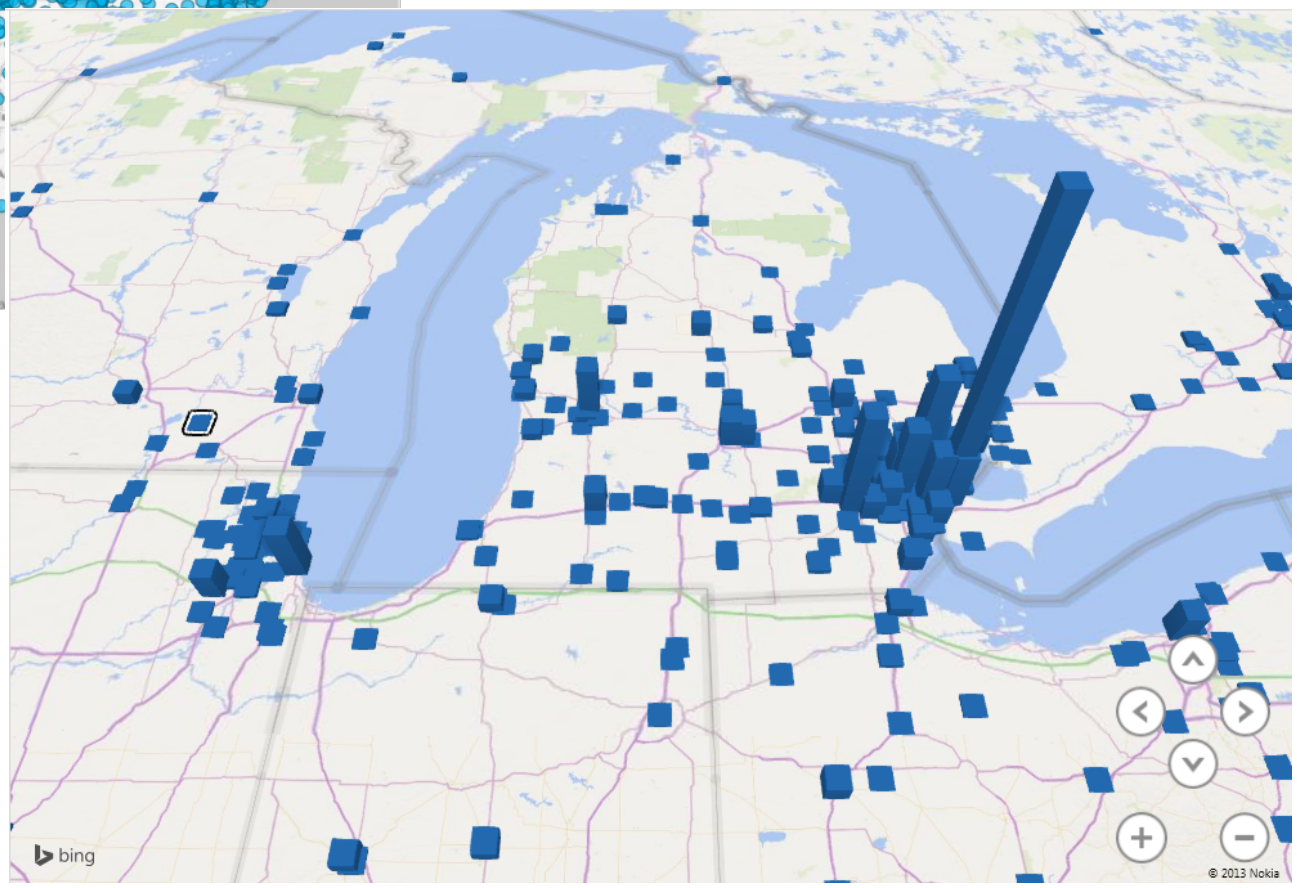

Get Prospects By Email

Keep your eye on the ball even when you're not logged in.

Export All Prospects

Download your data and do with it what you will.

See Hidden Prospects

Add and remove filters to see just the data you want.

Custom email notifications

Get regular alerts about the visits prospects-export - Excel

Microsoft Excel interface showing a spreadsheet of prospect data. The spreadsheet has columns for Name, Website, Pages Seen, Total Visitors, Total Leads, City, Region, Country, Last Seen, Referring Domain, Campaign, Medium, Source, Keyword, and Search Engine. The data is sorted by Last Seen in descending order.

	A	B	C	D	E	F	G	H	I	J	K	L	M	N	O
1	Name	Website	Pages Seen	Total Visitors	Total Leads	City	Region	Country	Last Seen	Referring Domain	Campaign	Medium	Source	Keyword	Search Engine
2	TELIASONERA FI	TELIASONERA.CC	4	2	0	HELSINKI	SOUTHERN FINL	FINLAND	06/09/2013 - 07:01						
3	RESEARCH IN MC	BLACKBERRY.NE	20	8	0	SLOUGH	ENGLAND	UNITED KINGDO	06/09/2013 - 06:17					accounting mast	google
4	FORD MOTOR CC	FORD.COM	250	43	0	DEARBORN	MICHIGAN	UNITED STATES	06/09/2013 - 04:51					www.businessa	google
5	WASU BB		3	1	0	BEIJING	BEIJING	CHINA	06/09/2013 - 04:43						
6	WIDEPENWEST	WIDEPENWEST	250	42	0	TROY	MICHIGAN	UNITED STATES	06/09/2013 - 04:24					wayne state uni	google
7	CITY OF THOMAS	CNS-INTERNET.C	1	1	0	THOMASVILLE	GEORGIA	UNITED STATES	06/09/2013 - 03:43						
8	CLEARWIRE US	LICLEARWIRE.CO	80	18	0	NEW YORK CITY	NEW YORK	UNITED STATES	06/09/2013 - 02:56						
9	MGM MIRAGE IN	MGMIRAGE.NE	17	7	0	STATE COLLEGE	PENNSYLVANIA	UNITED STATES	06/09/2013 - 02:37						
10	SAUDI ARABIAN	MONETARY AGE	18	1	0	RIYADH	AR RIYAD	SAUDI ARABIA	06/09/2013 - 02:02						
11	WAYNE STATE U	IWAYNE.EDU	250	54	0	DETROIT	MICHIGAN	UNITED STATES	06/09/2013 - 01:00						
12	BHN DETR	RR.COM	250	56	0	LIVONIA	MICHIGAN	UNITED STATES	06/09/2013 - 00:14					does phd in fina	google
13	RCP-IDC DMZ	SERVERS	1	1	0	MUMBAI	MAHARASHTRA	INDIA	06/09/2013 - 00:10					shantanu mitra s	google
14	AT&T SERVICES	I.ATT.NET	212	75	0	PITTSBURGH	PENNSYLVANIA	UNITED STATES	06/09/2013 - 00:03					masters in econ	bing
15	RESEARCH IN	MCRM.COM	40	6	0	FARMINGTON	MICHIGAN	UNITED STATES	06/08/2013 - 23:44					wayne state mb	google
16	BEIJING ONETT	CO. LTD	2	1	0	BEIJING	BEIJING	CHINA	06/08/2013 - 23:38						
17	OPERA SOFTWA	OPERA.COM	71	39	0	NORWAY	MICHIGAN	UNITED STATES	06/08/2013 - 23:16					online phd busir	google
18	SINGLEHOP INC.	SINGLEHOP.COM	78	8	0	EVERETT	WASHINGTON	UNITED STATES	06/08/2013 - 23:10						
19	THE UNIVERSITY	MEMPHIS.EDU	1	1	0	MEMPHIS	TENNESSEE	UNITED STATES	06/08/2013 - 21:24			faculty-poster	link		
20	T-MOBILE USA	INT-MOBILE.COM	250	44	0	HOBOKEN	NEW JERSEY	UNITED STATES	06/08/2013 - 19:52					david huff wayn	google
21	AIR ADVANTAGE	AIRADVANTAGE	4	2	0	ALLENTON	MICHIGAN	UNITED STATES	06/08/2013 - 19:48						
22	MOBIN NET	COMMUNICATION CC	7	2	0	TEHRAN	TEHRAN	IRAN, ISLAMIC R	06/08/2013 - 18:43						
23	OHIO STATE UNI	OSU.EDU	54	5	0	COLUMBUS	OHIO	UNITED STATES	06/08/2013 - 18:20						
24	UNIVERSITY OF	VUWINDSOR.CA	77	10	0	WINDSOR	ONTARIO	CANADA	06/08/2013 - 17:29						
25	NCS BUSINESS S	NCS.COM	27	3	0	BUFFALO GROVE	ILLINOIS	UNITED STATES	06/08/2013 - 16:37						
26	AGRI-VALLEY	SFAVCI.NET	19	3	0	BAD AXE	MICHIGAN	UNITED STATES	06/08/2013 - 16: oakland.wayne.edu						
27	AMERICA ONLIN	AOL.COM	1	1	0	HARVEST	ALABAMA	UNITED STATES	06/08/2013 - 15:44						
28	MIDCONTINENT	MMI.NET	5	5	0	FAIRMONT	MINNESOTA	UNITED STATES	06/08/2013 - 15: online.wayne.edu						
29	SILVER TOWER		154	11	0	DHAKA	DHAKA	BANGLADESH	06/08/2013 - 14:43						
30	SCHOOLCRAFT	C.SCHOOLCRAFT.E	42	11	0	LIVONIA	MICHIGAN	UNITED STATES	06/08/2013 - 14:43						

Total Visitors by City