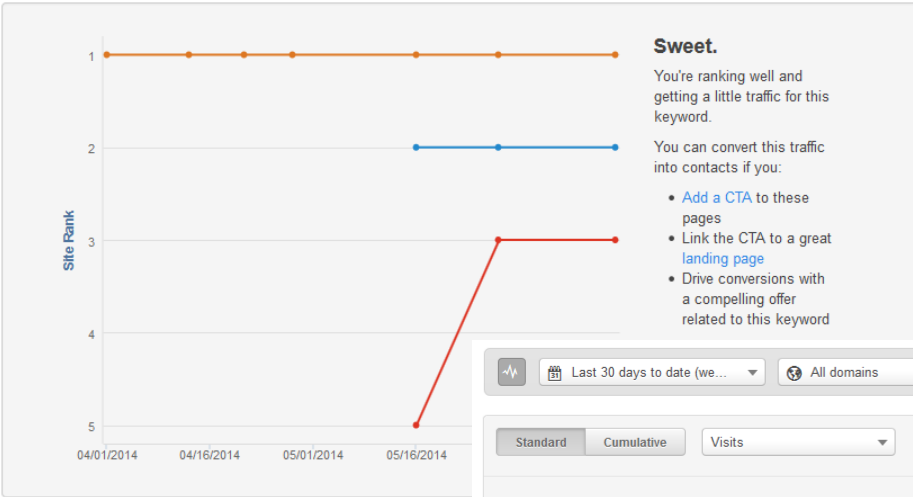

wayne state mba

[Return to all keywords](#)

Last 3 months

Keyword Details

Rank: 1
Visits: 17
Contacts: 0
Difficulty: 45
Monthly Searches: 170
Cost per Click: $0.00

Ranking Page

	http://business.wayne.edu/mba
	http://business.wayne.edu/mba/requirements.php

Last 30 days to date (we... All domains Select report...