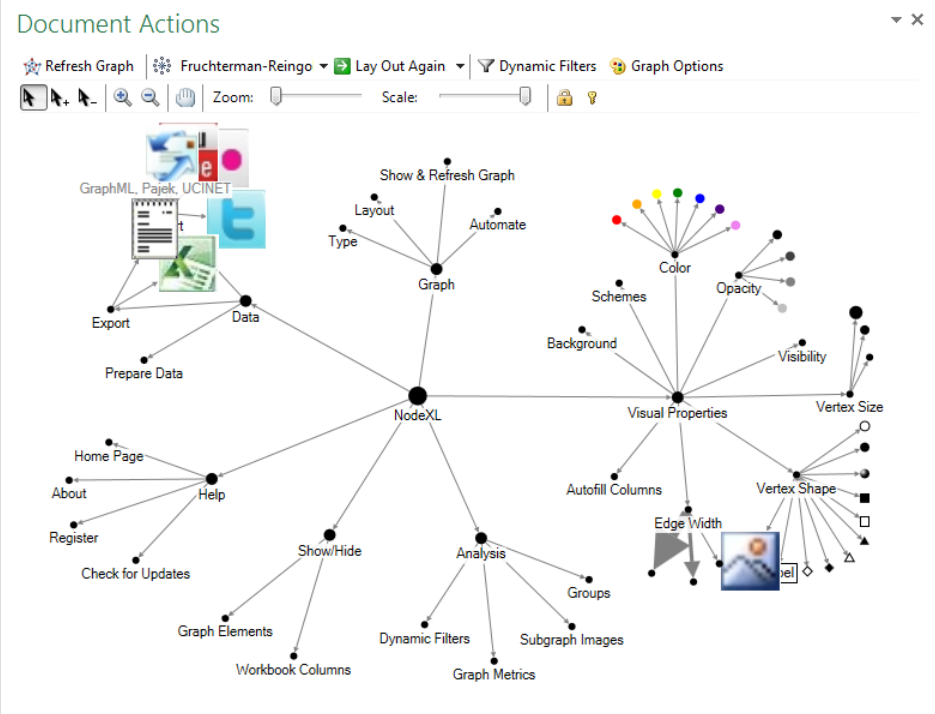

NodeXLGraph4 - Excel

FILE HOME INSERT PAGE LAYOUT FORMULAS DATA REVIEW VIEW POWERPIVOT TEAM NodeXL DESIGN

Import Refresh Graph Type: Undirected Export Summary Layout: Fruchterma... Prepare Data Automate

Autofill Columns Color Vertex Shape Opacity Vertex Size Visibility Edge Width Dynamic Filters Groups

Graph Metrics Graph Elements Show Notifications

Use Current for New Options Import Export Workbook Columns Graph Elements Show Notifications Help Online Sample Workbook About

John Heinrichs

A3 NodeXL

	Visual Properties						Labels			Other Column		
	Vertex	Color	Shape	Size	Opacity	Image	Visibility	Label	Color	Position	Tooltip	Add Your Own Columns Here
1	NodeXL			10.0				NodeXL	223, 231, 255			
2	Data			4.0				Data	223, 231, 255			
3	Graph			4.0				Graph	223, 231, 255			
4	Visual Properties			4.0				Visual Properties	223, 231, 255			
5	Analysis			4.0				Analysis	223, 231, 255			
6	Show/Hide			4.0				Show/Hide	223, 231, 255			
7	Help			4.0				Help	223, 231, 255			
8	Prepare Data			1.5				Prepare Data	223, 231, 255			
9	Import			1.5				Import	223, 231, 255			
10	Export			1.5				Export	223, 231, 255			
11	Show Graph			1.5				Show & Refresh Graph	223, 231, 255			
12	Type			1.5				Type	223, 231, 255			
13	Layout			1.5				Layout	223, 231, 255			
14	Automate			1.5				Automate	223, 231, 255			
15	Autofill Columns			1.5				Autofill Columns	223, 231, 255			
16	Visibility			1.5				Visibility	223, 231, 255			
17	Background			1.5				Background	223, 231, 255			
18	Schemes			1.5				Schemes	223, 231, 255			
19	Color			1.5				Color	223, 231, 255			
20	Opacity			1.5				Opacity	223, 231, 255			
21	Vertex Shape			1.5				Vertex Shape	223, 231, 255			
22	Vertex Size			1.5				Vertex Size	223, 231, 255			
23	Edge Width			1.5				Edge Width	223, 231, 255			
24	Dynamic Filters			1.5				Dynamic Filters	223, 231, 255			
25	Graph Metrics			1.5				Graph Metrics	223, 231, 255			