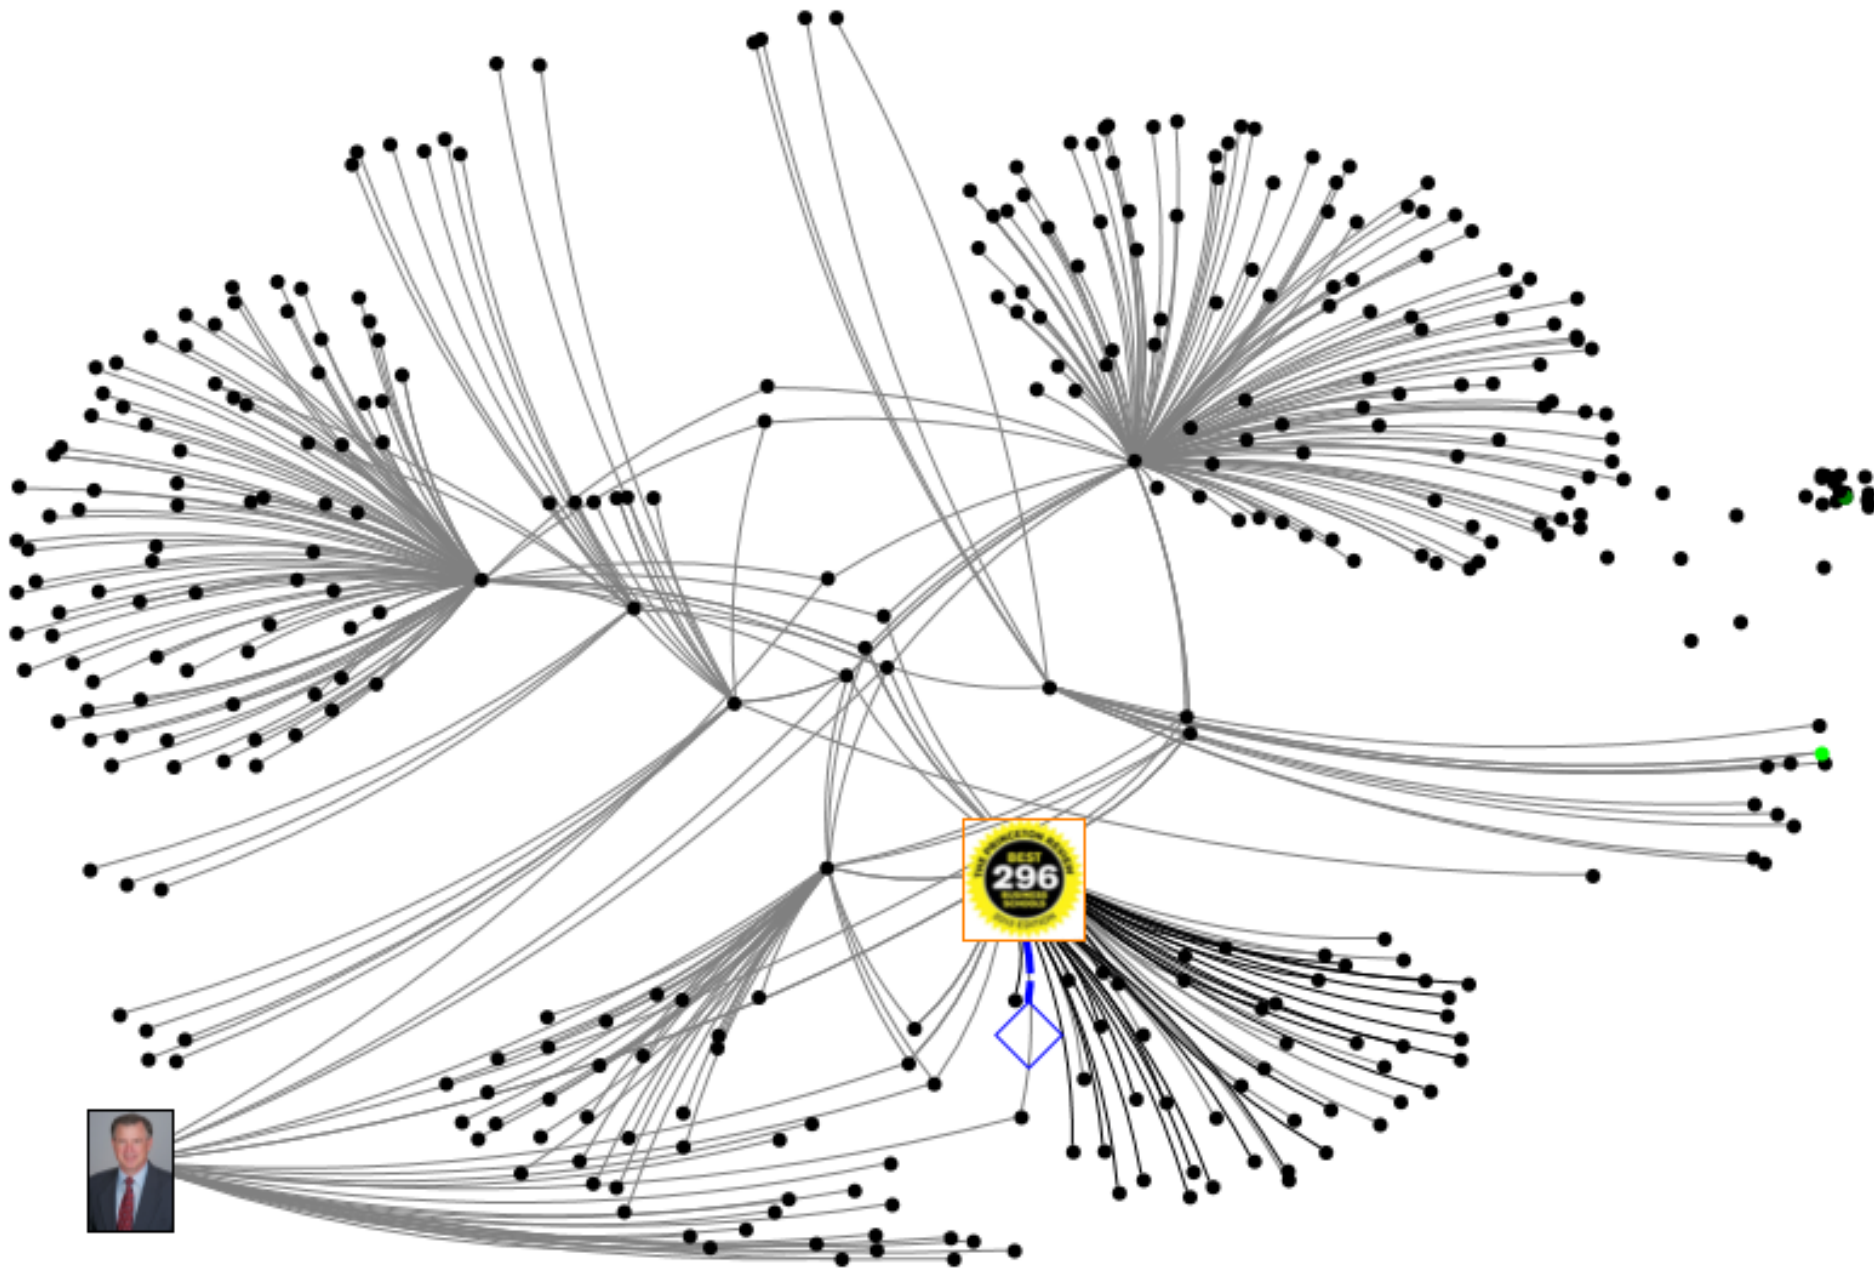

Autofill Columns Color Vertex Shape Opacity Vertex Size Visibility Edge Width Dynamic Filters Groups

Graph Metrics Graph Elements Show Notifications

Use Current for New Options Import Export Workbook Columns Graph Elements Show Notifications Help Online Sample Workbook About

John Heinrichs

A3 NodeXL

	Visual Properties						Labels			Other Column		
	Vertex	Color	Shape	Size	Opacity	Image	Visibility	Label	Color	Position	Tooltip	Add Your Own Columns Here
1	NodeXL			10.0				NodeXL	223, 231, 255			
2	Data			4.0				Data	223, 231, 255			
3	Graph			4.0				Graph	223, 231, 255			
4	Visual Properties			4.0				Visual Properties	223, 231, 255			
5	Analysis			4.0				Analysis	223, 231, 255			
6	Show/Hide			4.0				Show/Hide	223, 231, 255			
7	Help			4.0				Help	223, 231, 255			
8	Prepare Data			1.5				Prepare Data	223, 231, 255			
9	Import			1.5				Import	223, 231, 255			
10	Export			1.5				Export	223, 231, 255			
11	Show Graph			1.5				Show & Refresh Graph	223, 231, 255			
12	Type			1.5				Type	223, 231, 255			
13	Layout			1.5				Layout	223, 231, 255			
14	Automate			1.5				Automate	223, 231, 255			
15	Autofill Columns			1.5				Autofill Columns	223, 231, 255			
16	Visibility			1.5				Visibility	223, 231, 255			
17	Background			1.5				Background	223, 231, 255			
18	Schemes			1.5				Schemes	223, 231, 255			
19	Color			1.5				Color	223, 231, 255			
20	Opacity			1.5				Opacity	223, 231, 255			
21	Vertex Shape			1.5				Vertex Shape	223, 231, 255			
22	Vertex Size			1.5				Vertex Size	223, 231, 255			
23	Edge Width			1.5				Edge Width	223, 231, 255			
24	Dynamic Filters			1.5				Dynamic Filters	223, 231, 255			
25	Graph Metrics			1.5				Graph Metrics	223, 231, 255			