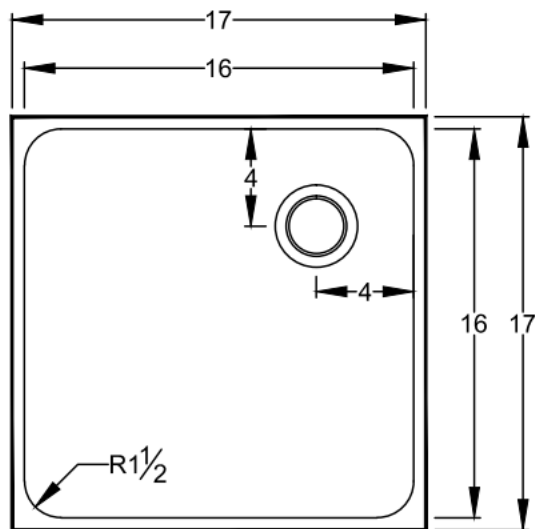

SECTION VIEW

TOP VIEW

SINK MOLDED FROM EPOXY RESIN		THIS SINK SHIPS FROM TAYLOR, TX 76574	
 TOWN & COUNTRY PLASTICS <i>Customized For Precision</i> 10B TIMBER LANE MARLBORO, NJ 07746 732-780-5300 WWW.TANDCPLASTICS.COM	<u>WEIGHT</u> 39 lbs.	<u>SINK MODEL</u> U20	