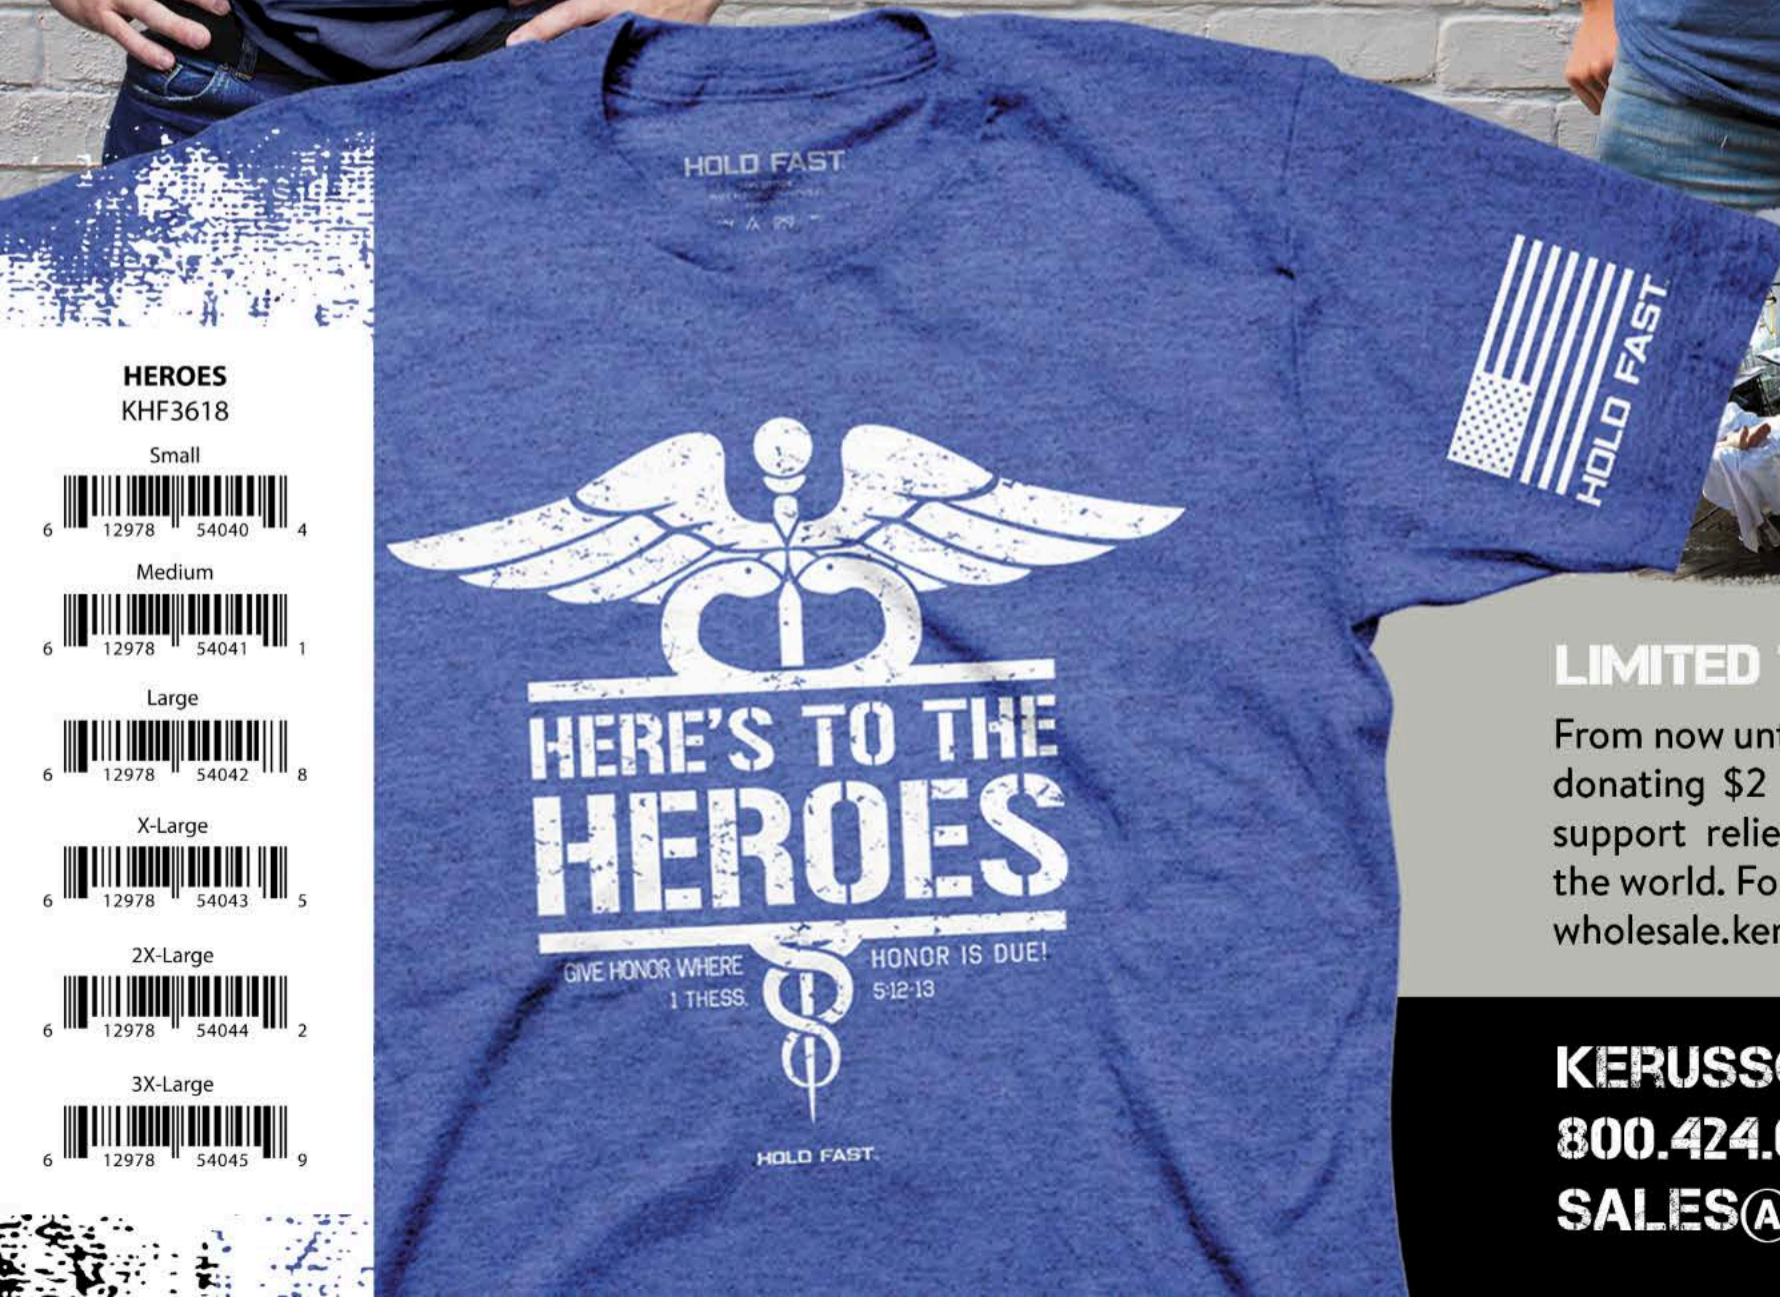

## Offer something NEW and Support COVID-19 Medical Relief Efforts

WHOLESALE:

# \$10

SM-XL  
2X \$11, 3X \$11.50

**\$2 FROM EVERY TEE SOLD  
WILL GO TO COVID-19  
MEDICAL RELIEF EFFORTS**

- HEROES**  
KHF3618
- Small  
6 12978 54040 4
  - Medium  
6 12978 54041 1
  - Large  
6 12978 54042 8
  - X-Large  
6 12978 54043 5
  - 2X-Large  
6 12978 54044 2
  - 3X-Large  
6 12978 54045 9