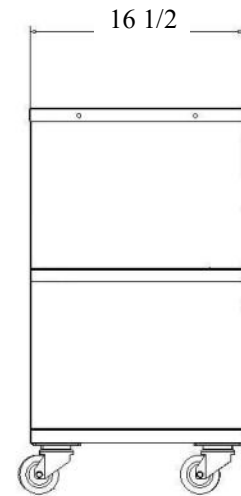

## Specifications:

Electrical Input	120 volt 15 Amp male plug
Electrical Output (watts )	4400
Surge Output	8800 watts
Electrical Output (volts )	120 volts
Battery Capacity	400 amp hours
Number of Outlets	6 - 15 amp & 2 - 20 amp
Waveform	Pure Sine
Physical Size	28.25 x 16.5 x 17.75
Approx. Shipping Weight	460 lbs