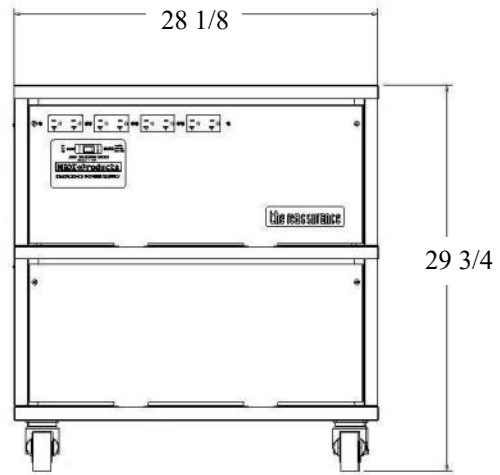

## Specifications:

Electrical Input	120 volt 15 Amp male plug
Electrical Output (watts )	4400
Surge Output	8800 watts
Electrical Output (volts )	120 volts
Battery Capacity	400 amp hours
Number of Outlets	6 - 15 amp & 2 - 20 amp
Waveform	Pure Sine
Physical Size	28.25 x 16.5 x 17.75
Approx. Shipping Weight	460 lbs