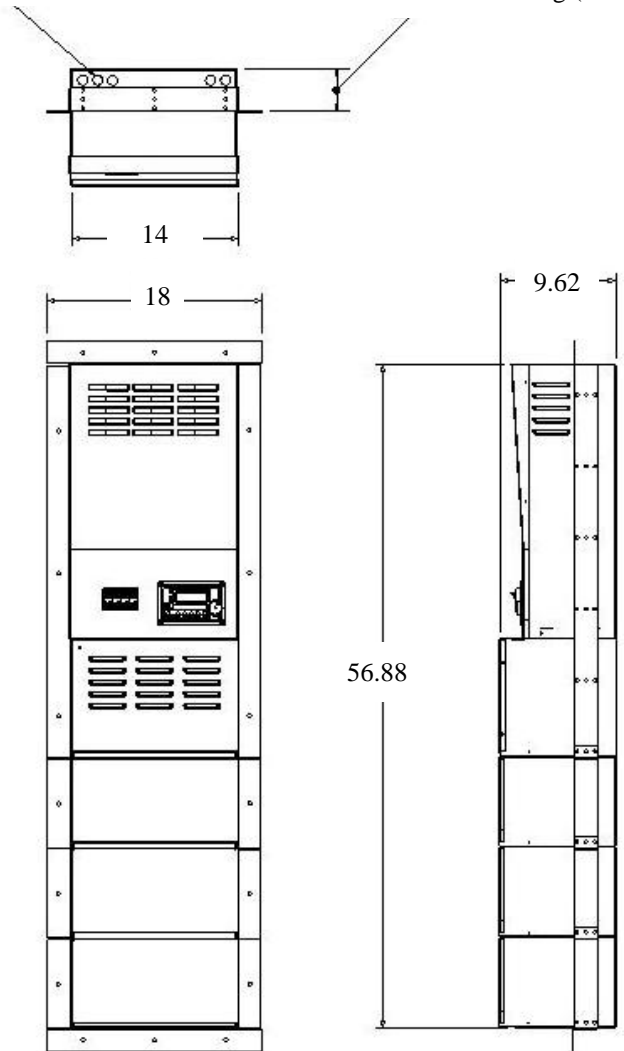

## Specifications:

Electrical Input 120/240 volt 25 amps

Electrical Output (watts) 2000

Surge Output 4000 watts

Electrical Output (volts) 120 volts

Battery Capacity 400 amp hours

Number of Breakers 4 - 20 amp

Waveform Pure Sine

Physical Size 14 x 56.88 x 9.62

Approx. Shipping Weight 450 lbs

5 knockouts for cable connectors

Mounting flange can be located for flush or inset mounting (0 to 3-1/2")

**MEDI+PRODUCTS**