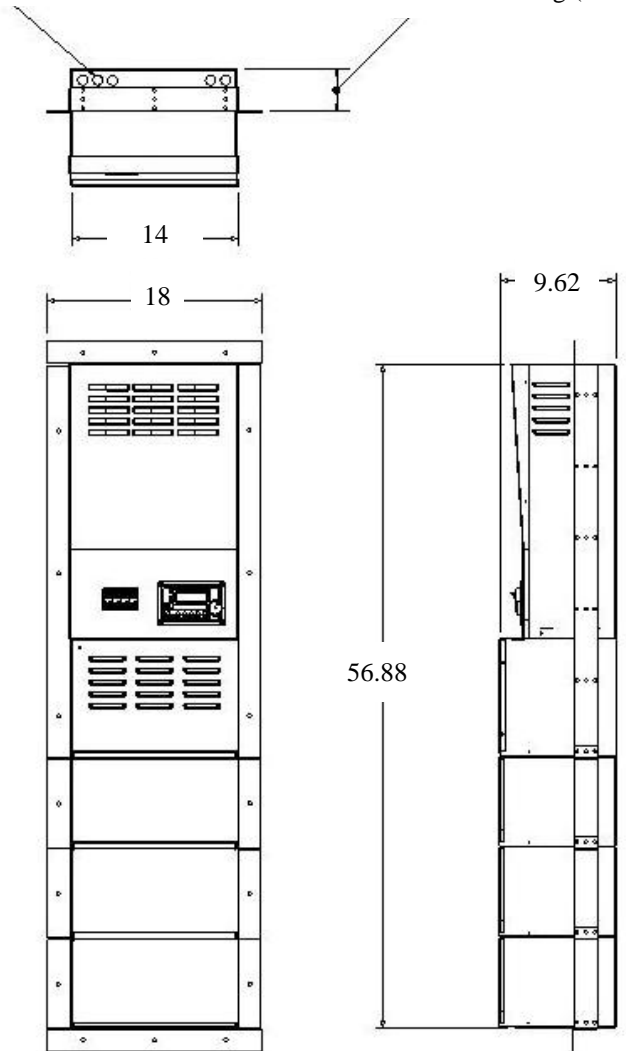

## Specifications:

Electrical Input	120/240 volt 20 amps per leg
Electrical Output (watts)	4400
Surge Output	8500 watts
Electrical Output (volts)	120/240 volts
Battery Capacity	400 amp hours
Number of Breakers	4 - 20 amp
Waveform	Pure Sine
Physical Size	14 x 56.88 x 9.62
Approx. Shipping Weight	425 lbs

5 knockouts for cable connectors

Mounting flange can be located for flush or inset mounting (0 to 3-1/2")

**MEDI+PRODUCTS**

**BACK-UP POWER SYSTEMS**

*Products by Medicanix*

30 Nurney Street  
Stamford, CT 06902  
203-348-2886 ph  
203-487-7423 fax  
[www.mediproducts.net](http://www.mediproducts.net)  
[sales@mediproducts.net](mailto:sales@mediproducts.net)