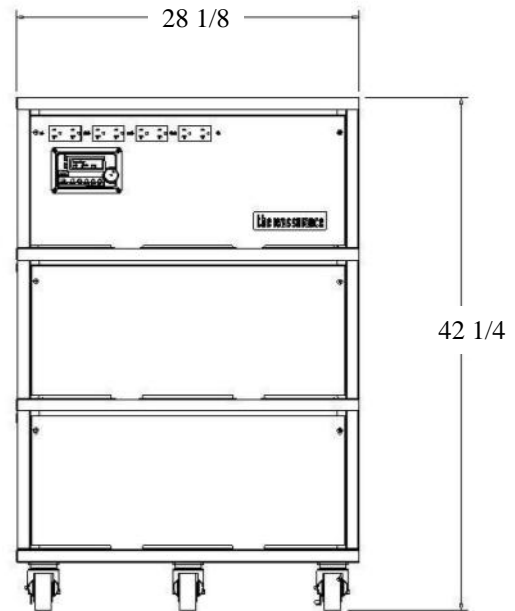

## Specifications:

Electrical Input	120 volt 15 Amp male plug
Electrical Output (watts)	4400
Surge Output	8800 watts
Electrical Output (volts)	120 volts
Battery Capacity	800 amp hours
Number of Outlets	2-20 amp & 3-15 amp
Waveform	Modified
Physical Size	28.25 x 29.75 x 14.5
Approx. Shipping Weight	725 lbs