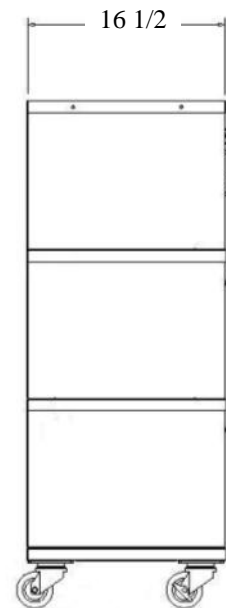

# Model Number: M4480T

## Specifications:

Electrical Input	120 volt 15 Amp male plug
Electrical Output (watts)	4400
Surge Output	8800 watts
Electrical Output (volts)	120 volts
Battery Capacity	800 amp hours
Number of Outlets	2-20 amp & 3-15 amp
Waveform	Modified
Physical Size	28.25 x 29.75 x 14.5
Approx. Shipping Weight	725 lbs