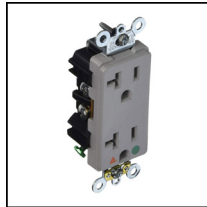

Back-Up Power Systems

Dimensions:

Options and Features:

Optional Hardwire

30amp twist lock receptacles enables easy hardwire applications.

Plug & Play

Unit also includes 4 standard wall outlets and a standard 15 amp plug for recharging.