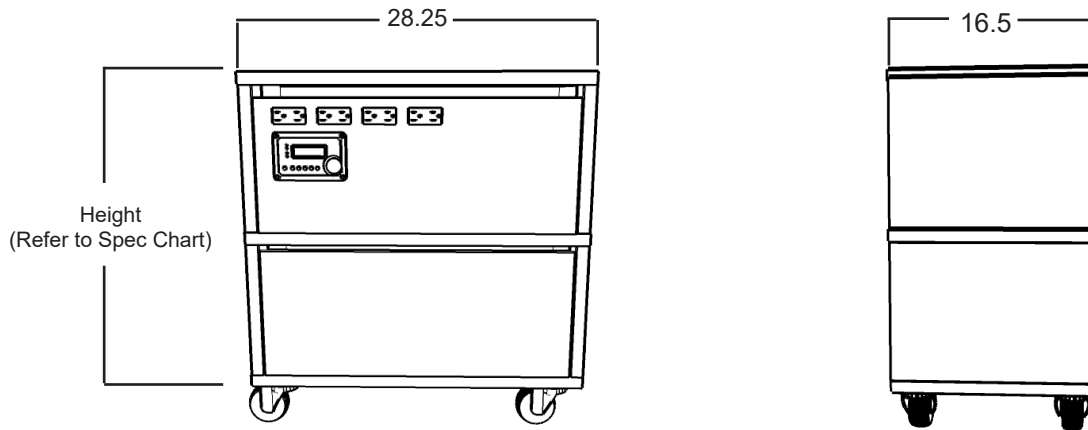

Back-Up Power Systems

Dimensions:

Options and Features:

Optional Hardwire

30amp twist lock receptacles and plugs enable easy hook up for systems with larger amp draws.