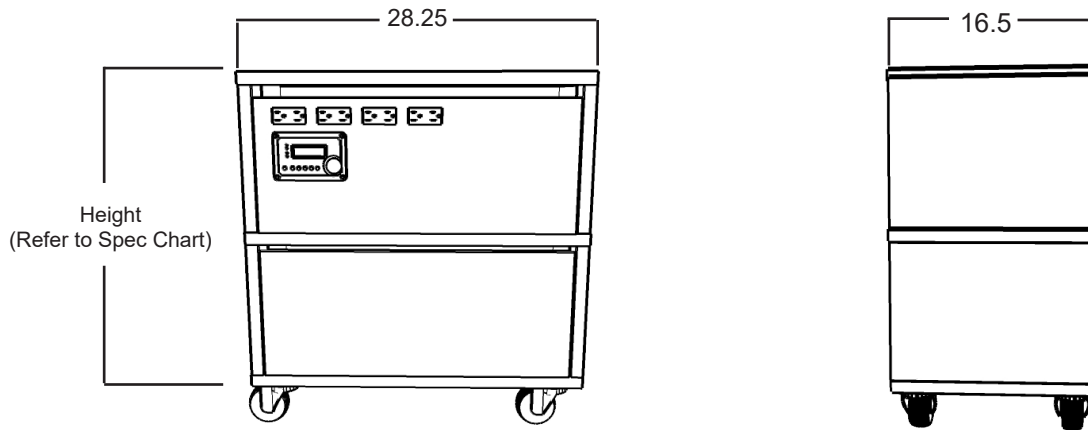

Back-Up Power Systems

Dimensions:

Options and Features:

Optional Hardwire

30amp twist lock receptacles enables easy hardwire applications.