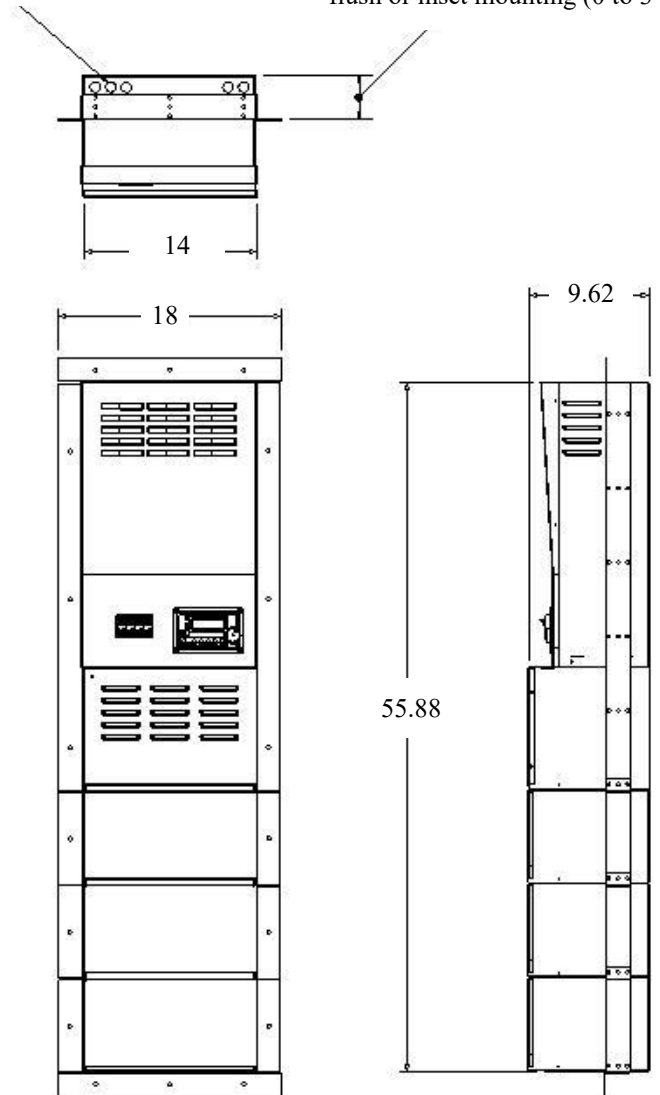

Model Number: SAC S2040T

5 knockouts for cable connectors

Mounting flange can be located for flush or inset mounting (0 to 3-1/2")

Specifications:

Electrical Input	120 Volts 20 amps
Electrical Output (watts)	2000
Surge Output	4000 watts
Electrical Output (volts)	120 volts
Battery Capacity	400 amp hours
Number of Outlets	4 - 15 amp
Waveform	Modified
Physical Size	14 x 55.88 x 9.75
Approx. Shipping Weight	375 lbs