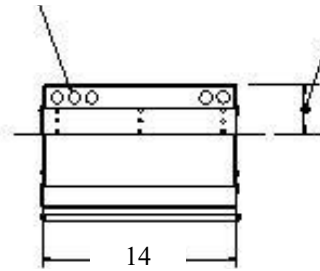

# Model Number: SAC S2080T

5 knockouts for cable connectors

Mounting flange can be located for flush or inset mounting (0 to 3-1/2")

## Specifications:

Electrical Input	120 Volts
Electrical Output ( watts)	2000
Surge Output	4000 watts
Electrical Output ( volts)	120 volts
Battery Capacity	800 amp hours
Number of Outlets	6 - 15 amp
Waveform	Modified Sine
Physical Size	14 x 86.25 x 9.62
Approx. Shipping Weight	825 lbs