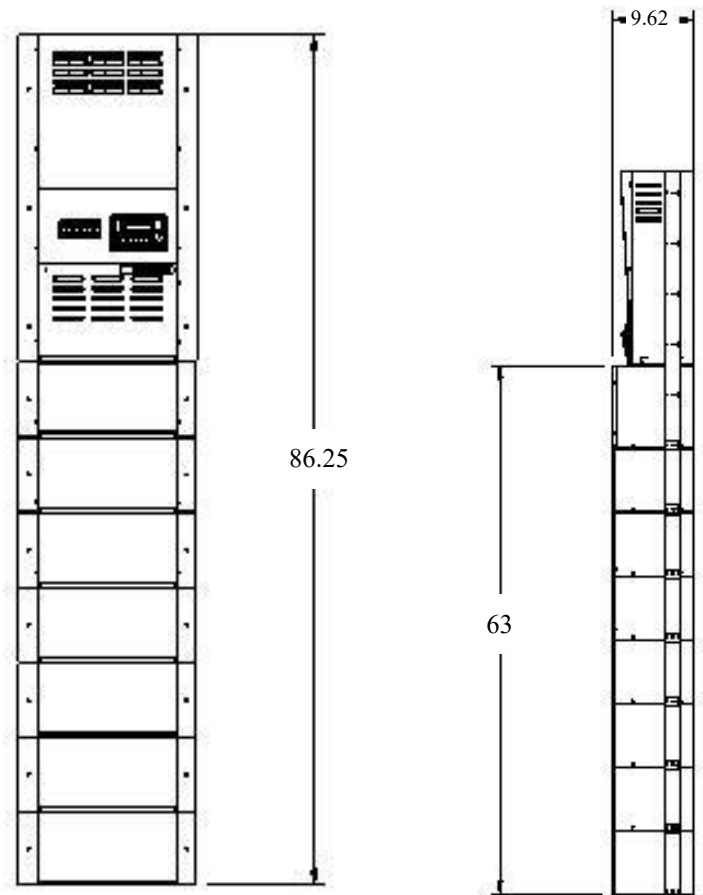

# Model Number: SAC S2080T

5 knockouts for cable connectors

Mounting flange can be located for flush or inset mounting (0 to 3-1/2")

## Specifications:

Electrical Input	120 Volts
Electrical Output ( watts)	2000
Surge Output	4000 watts
Electrical Output ( volts)	120 volts
Battery Capacity	800 amp hours
Number of Outlets	6 - 15 amp
Waveform	Modified Sine
Physical Size	14 x 86.25 x 9.62
Approx. Shipping Weight	825 lbs