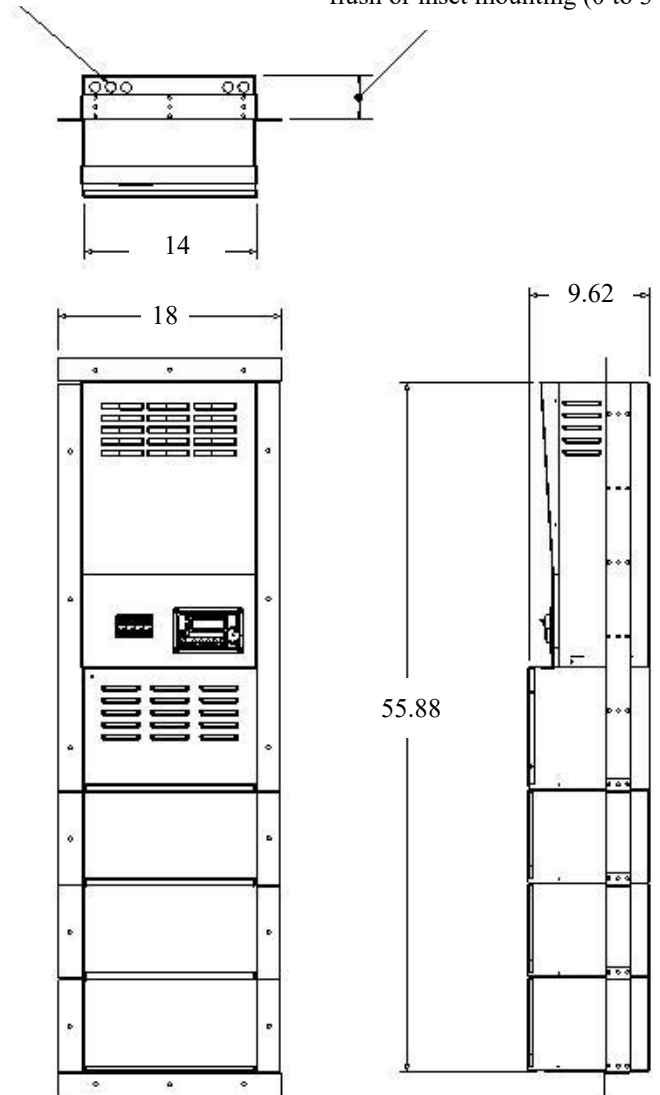

Model Number: SHCS4440MS

5 knockouts for cable connectors

Mounting flange can be located for flush or inset mounting (0 to 3-1/2")

Specifications:

Electrical Input	120 or 240 Volts
Electrical Output (watts)	4400
Surge Output	8800 watts
Electrical Output (volts)	120 volts
Battery Capacity	400 amp hours
Number of Outlets	2 - 20 & 2 - 15 amp
Waveform	Pure
Physical Size	14 x 55.88 x 9.75
Approx. Shipping Weight	375 lbs