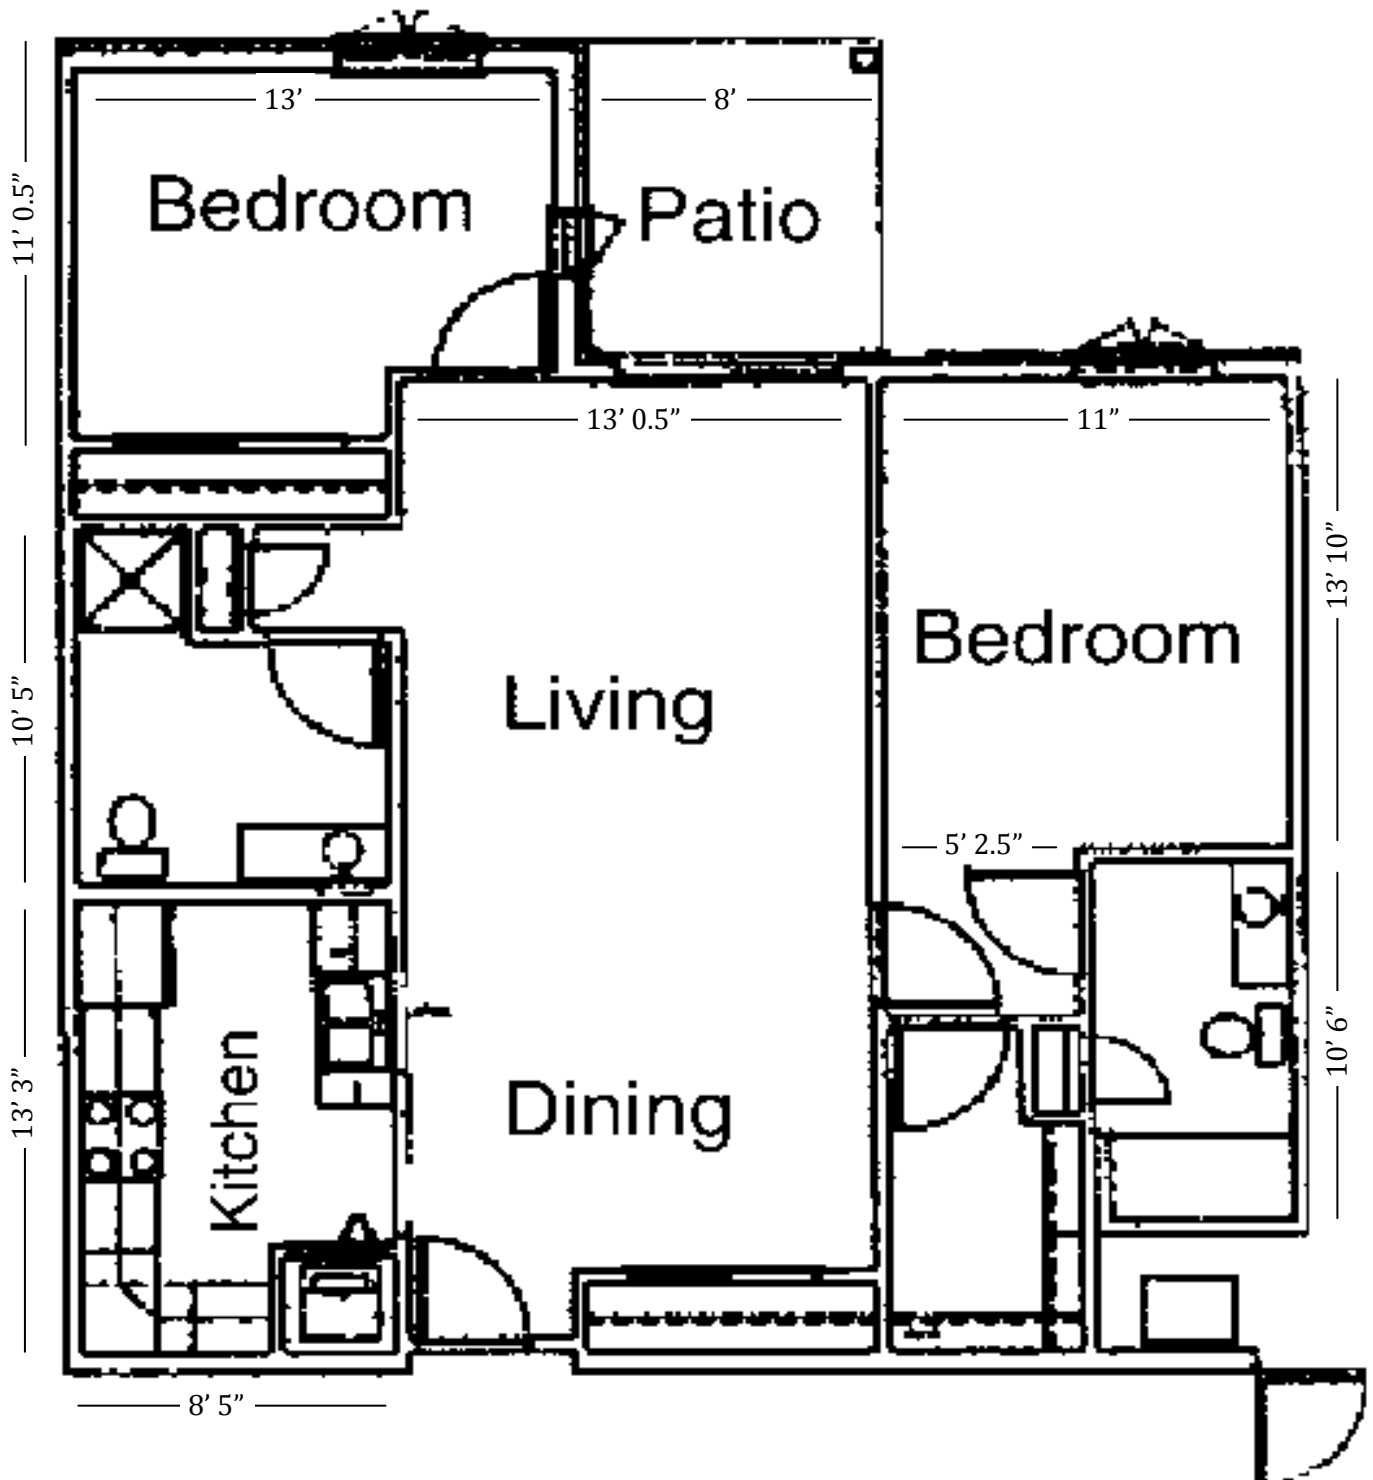

HERITAGE HOMES  
A MINISTRY OF THE LUTHERAN  
HOME ASSOCIATION

Floor Plan

Unit A | 1144 Sq. Ft.

2-bedroom/2-bath

HERITAGE HOMES  
A MINISTRY OF THE LUTHERAN  
HOME ASSOCIATION

Floor Plan

Unit B | 1144 Sq. Ft.

2-bedroom/1-full bath,  
1 half bath