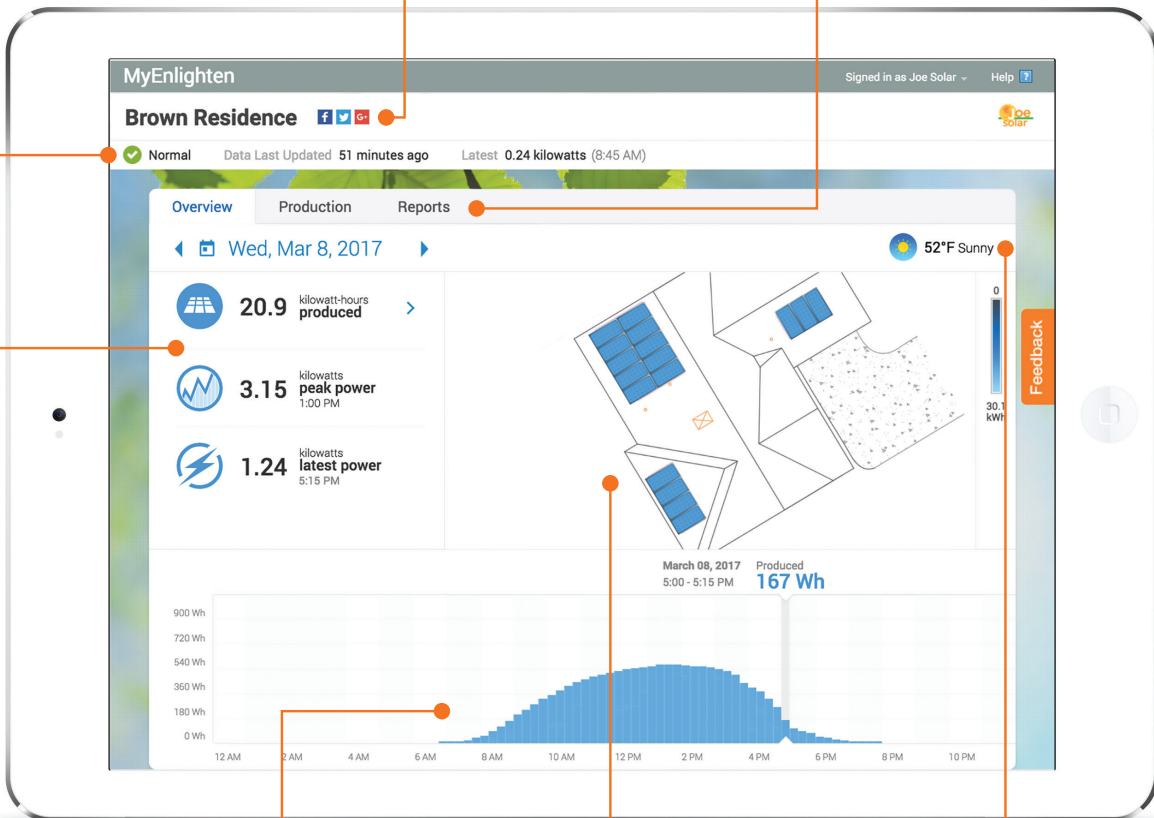

MyEnlighten gives you information on how much energy your system is producing and alerts you to any trouble with the system.

Learn how to maintain your system and troubleshoot any issues by clicking on the **"Help"** button on the top right corner of the page or going to enphase.com/myenlighten-help.

Welcome to MyEnlighten

MyEnlighten connects you with your Enphase **Home Energy Solution**. You can monitor your Enphase System solar production and quickly confirm system health, all from any web connected device.

Get a quick understanding of your energy production, the peak power for the day, and the latest reading. Click back through previous days to see trends in performance.

Visualize your energy trends. See how much you produce every 15 minutes throughout the day.

This bird's eye view of your PV system gives you insight into overall system production. If there's an issue, this visual will show exactly which panel is affected.

See current weather or toggle through days to view historical weather data.