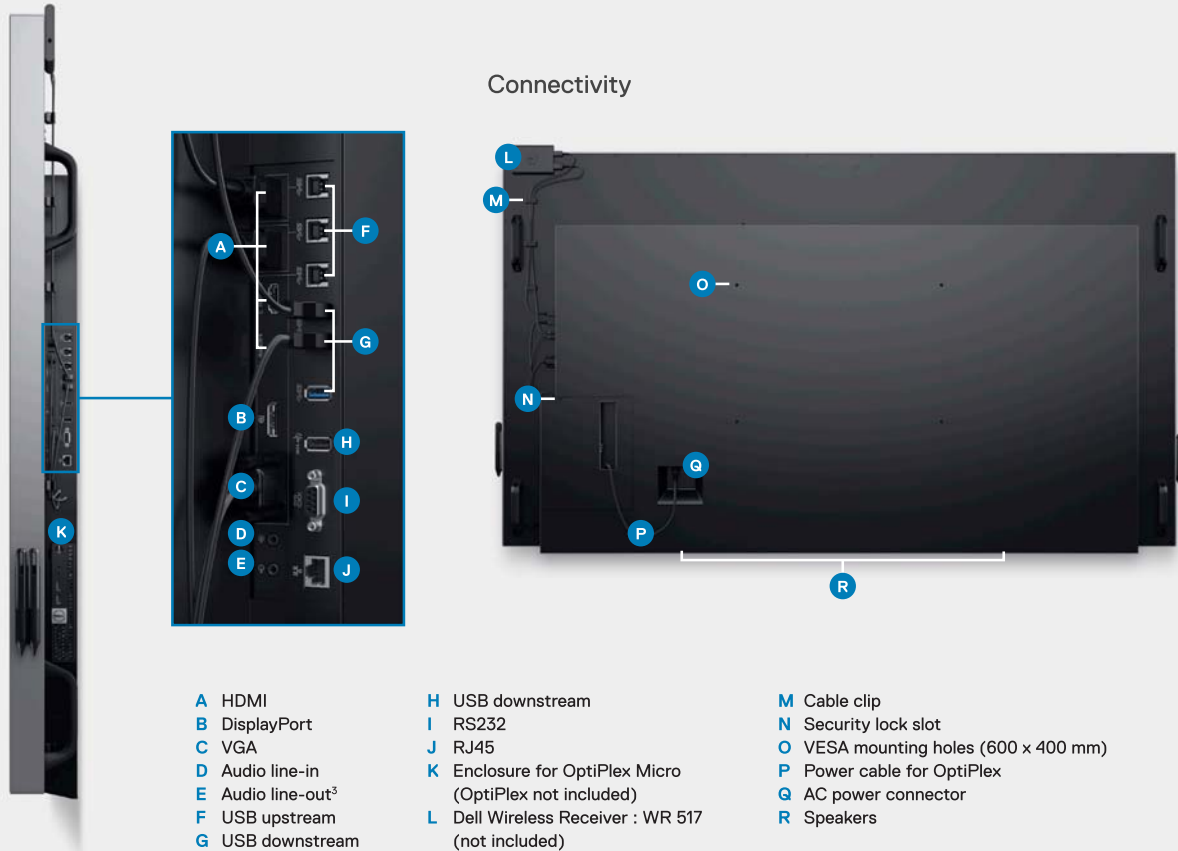

What's in the box?

Components

- Monitor
- 1 x Remote control
- 3 x Wire saddle
- 2 x Styluses with 2 mm pen tips
- 1 x Stylus holder
- 1 x remote holder

Software

- DisplayNote™ license key to support 4 connecting devices
- FlatFrog™ Whiteboard software

Cables

- 1 x Power (varies by countries)
- 1 x DP - DP
- 1 x HDMI-HDMI
- 1 x VGA
- 1 x USB upstream (enables the USB ports on the monitor)
- 1 x Power for OptiPlex

Documentation

- Quick Setup Guide
- Drivers and documentation media
- Safety and regulatory information

Adjustability and connectivity

DELL 86 INTERACTIVE TOUCH MONITOR | C8618QT

* Dell monitors are #1 worldwide for 4 consecutive years (2013 to 2016)! Source: IDC Worldwide PC Monitor Tracker (4Q16).

1 Advanced Exchange Service: Replacement part/unit dispatched, if needed, following completion of phone/online diagnosis. Fee charged for failure to return defective unit. Availability varies. Other conditions apply.