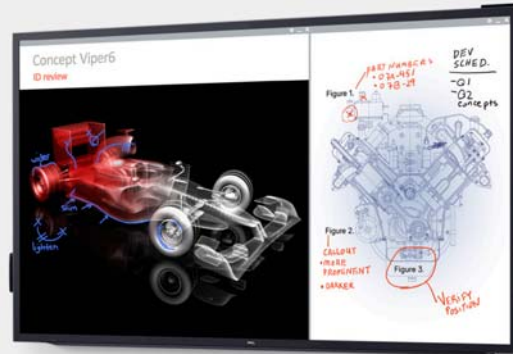

Built for bigger-than-life collaboration.

DELL 86 INTERACTIVE TOUCH MONITOR | C8618QT

**Impressive visuals.
Impactful presentations.**
Impressive size and clarity,
ideal for conference rooms.

Simple setup and management
Convenient connectivity
with easy installation
and manageability.

DELL 86 INTERACTIVE TOUCH MONITOR | C8618QT

IMPRESSIVE VISUALS IMPACTFUL PRESENTATIONS

Impressive size and outstanding visual clarity ideal for larger conference room settings.

- **Exceptional viewing:** Brilliant 4K resolution keeps audiences captivated, and consistent colors across a wide viewing angle let everyone see clear text and crisp, vivid visuals.
- **Optimal performance:** Optimized fonts and sharp visuals with everyday programs like Microsoft PowerPoint, Word and Excel.
- **Consistent clarity:** Anti-glare and anti-smudge coatings reduce distracting reflections and fingerprints.
- **Great for groups:** The impressive 86-inch touch screen is ideal for conference room settings of up to 20 people.