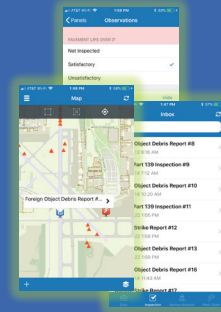

Cityworks Core Implementation

Integration Services & New Innovations

Implementation Services

Cost Map
(RSMMeans Data)
access inside
Cityworks

Work Smarter
via GISinc GeoIoT
Sensor-Based Solution

Turn-Key
Aviation Solution
to support
Airports Part 139
Inspections

Key Features

- APIs
- Citizen Request Management
- Inspections and Work Orders
- Mobile
- Insights and Analytics
- Permitting, Licensing, and Land (PLL)