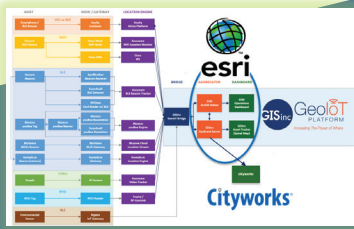

Cityworks Core Implementation

Integration Services & New Innovations

Implementation Services

Cost Map
(RSMMeans Data)
access inside
Cityworks

Work Smarter
via GISinc GeoIoT
Sensor-Based Solution

Turn-Key
Aviation Solution
to support
Airports Part 139
Inspections