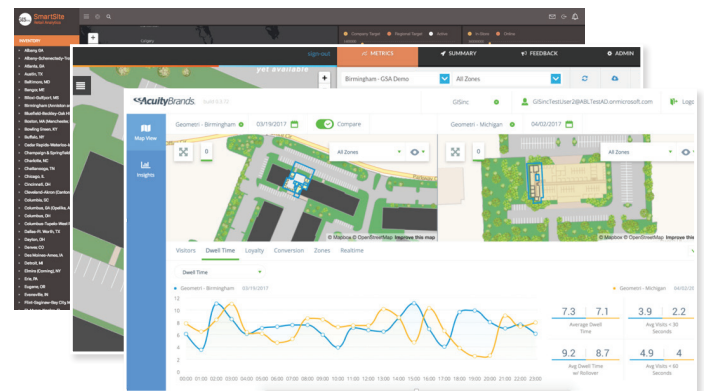

For more information: Contact sales@gisinc.com • 205.941.0442

gisinc.com