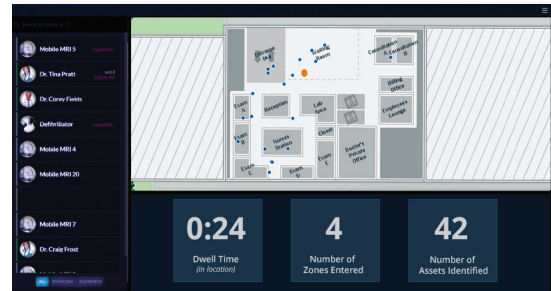

### Wayfinding

### Analytics

GISinc helps organizations work smarter by integrating the Internet of Things (IoT) with rich spatial analytical tools of Geographic Information Systems (GIS). Our GeoIoT Platform helps organizations understand spatial relationships, patterns, and analytics in real-time.

### Asset Tracking

- View location of any assets in real-time
- Use geofences to automate notification and workflows
- Integrate with existing systems to achieve KPIs

### Wayfinding

- Real-Time Navigation - Through buildings for emergencies
- Points of Interest - Find nearest restroom within a facility
- Dynamic Turn-by-Turn Directions - Identify parking spots
- Accessible Platforms - Desktop, Mobile, Tablet