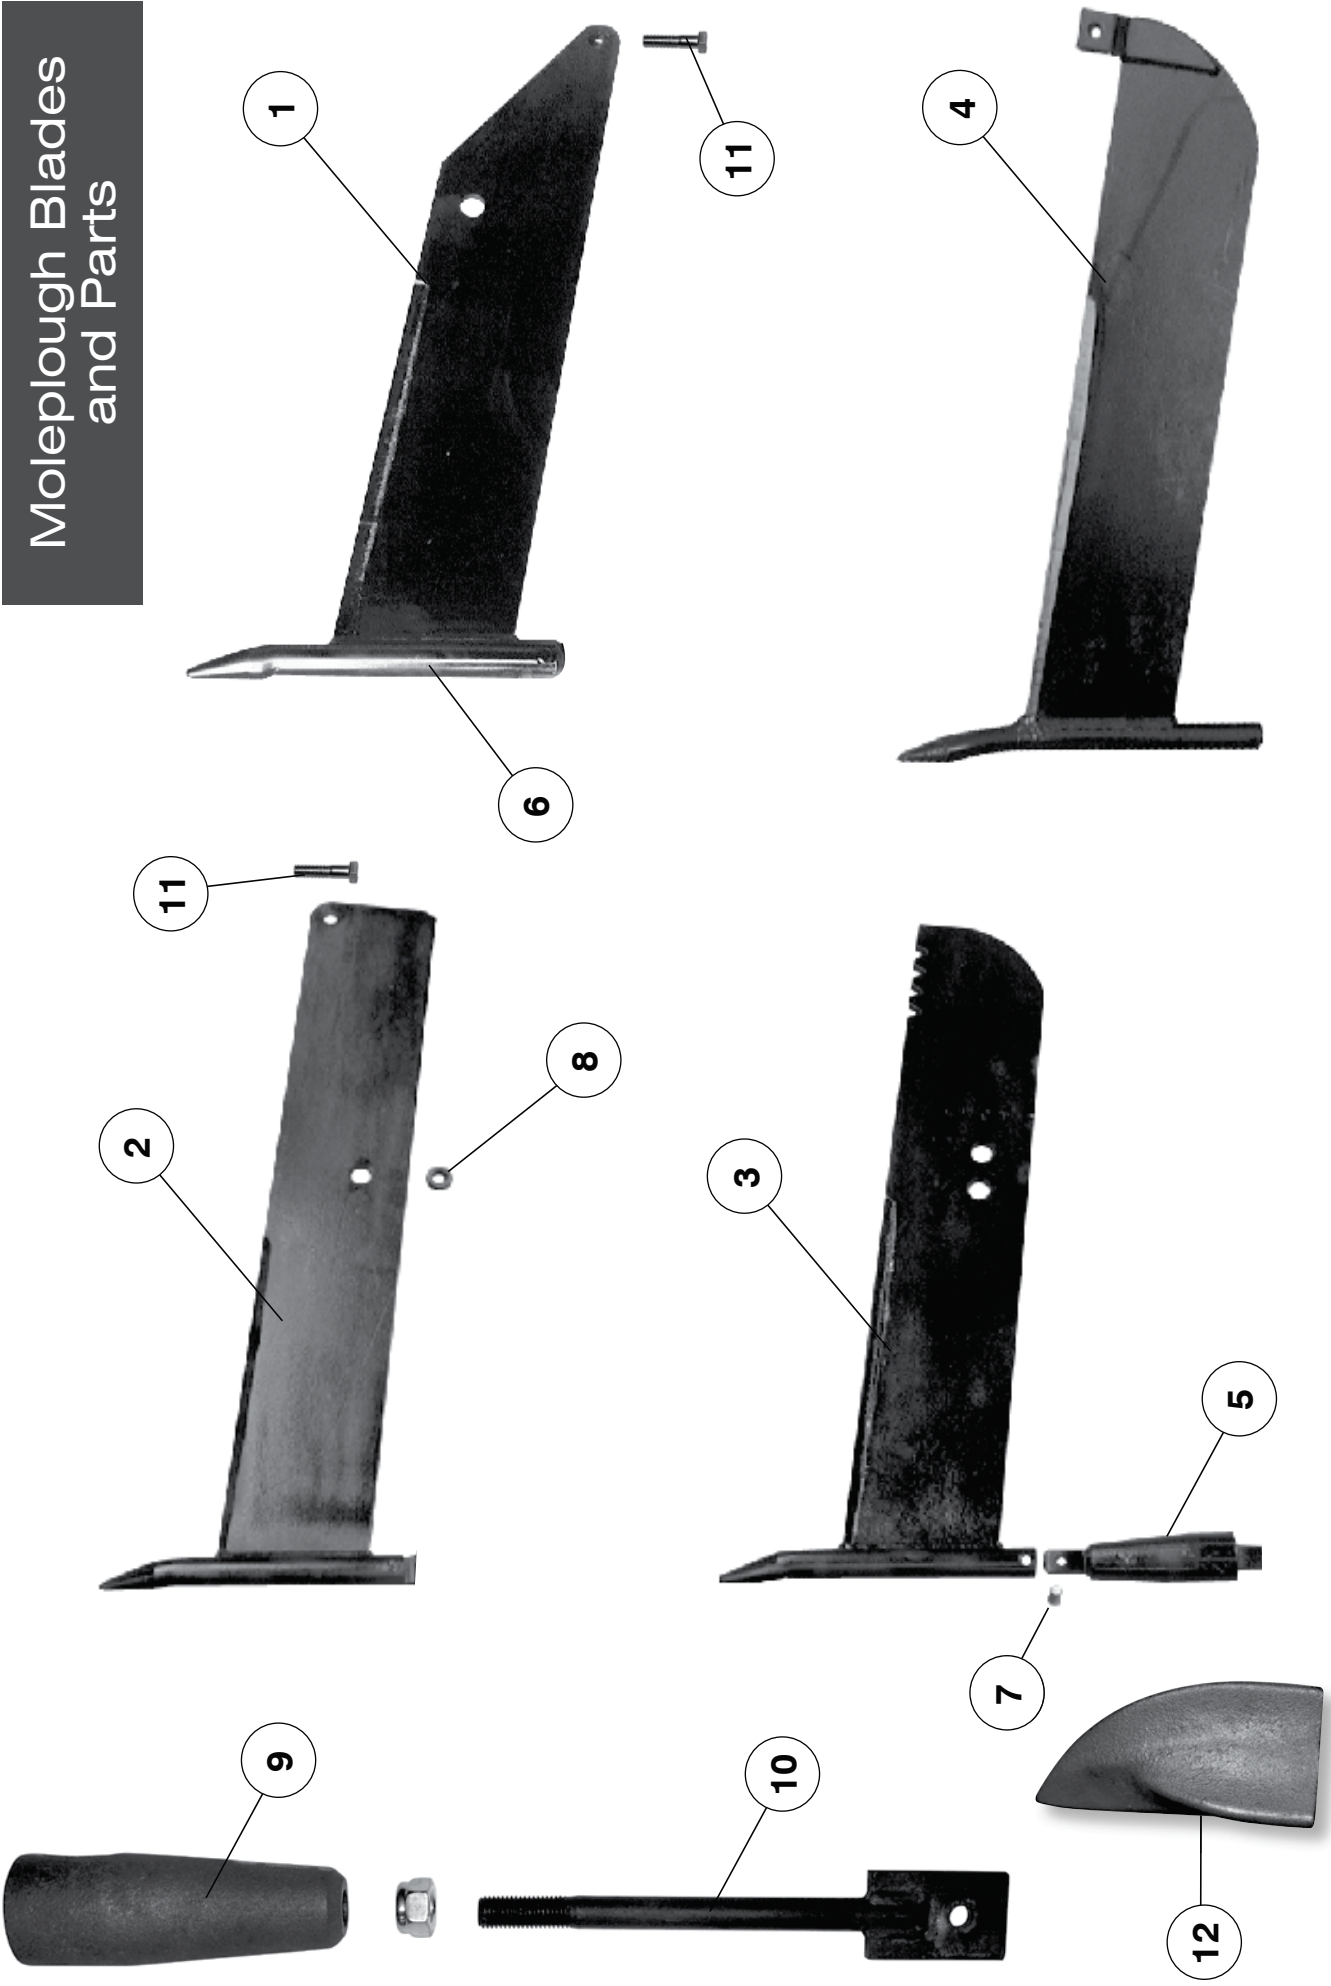

Moleplough Blades and Parts

MOLEPLOUGHS

Moleplough Blades and Parts

NO	PART NUMBER	DESCRIPTION
1	460102	Access Mole Blade C/W Torpedo
	460147	Access Mole Blade Extended 150mm C/W Torpedo
2	460103	Mole Blade Hydraulic C/W Torpedo
3	460104	Trip Mole Blade C/W Torpedo
4	460105	Klough Mole Blade C/W Torpedo
5	460125	2 1/2" Plug
	460126	3" Plug
	460127	4" Plug
6	460115	Torpedo 500mm x 40mm dia
	460116	Torpedo 400mm x 40mm dia
	460117	Torpedo 500mm x 50mm dia
7	460118	Plug Rivet - Rata
	460119	Plug Roll Pin 1/2" x 2"
8	460114	Blade Bush (Hard)
	460154	Repair Blade with 400mm Torpedo 350 x 200
	460107	Repair Blade with Nihard Point
	460148	Repair Blade with 500mm Torpedo 350 x 200
9	460130	Revolving Plug 2 1/2"
	460128	Revolving Plug 3"
	460129	Revolving Plug 4"
	460149	Revolving Plug 6"
10	460131	Revolving Plug Shaft & Nut
11	7082	Shear Bolt M12 x 50
12	460142	Nihard Torpedo Point