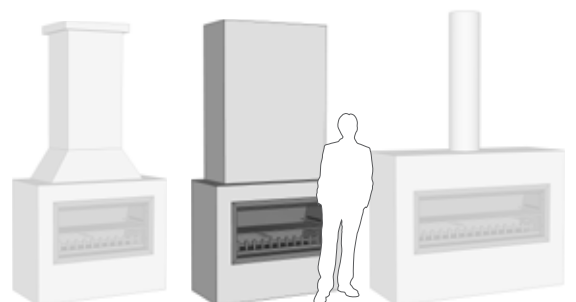

For more information please visit trendzoutdoors.co.nz or Freephone **0508 252 784**