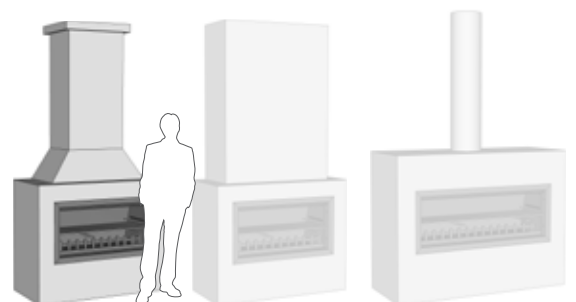

DOUGLAS™ OUTDOOR FIRE

Dimensions: 2600h x 1390w x 650d

Weight: 1305kg

Material: Lightweight fibre reinforced concrete

Douglas package includes:

- x1 Prefabricated Douglas shell (1200kg)
- x1 6mm steel firebox (100kg)
- x1 Stainless steel cooking grill (5kg)