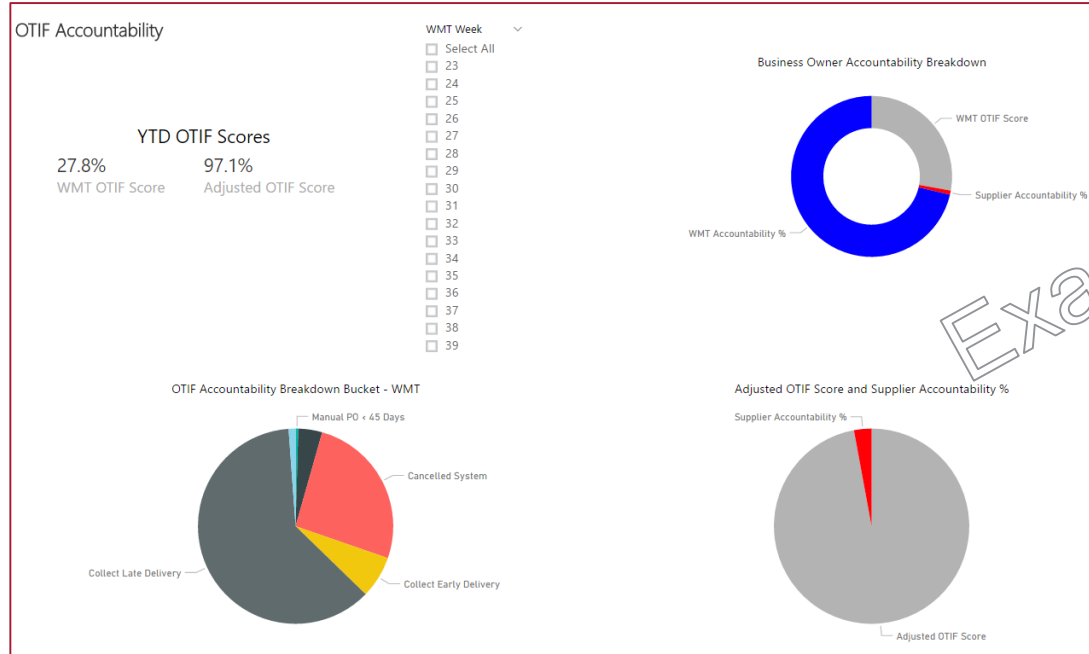

# OTIF Dashboards Identify Custom KPIs

- Provides user with adjusted OTIF score based on vendor responsibility
- Group multiple weeks of data for customized views of performance
- Customized segmentation of data identifying OTIF performance
- Views of performance by delivery window