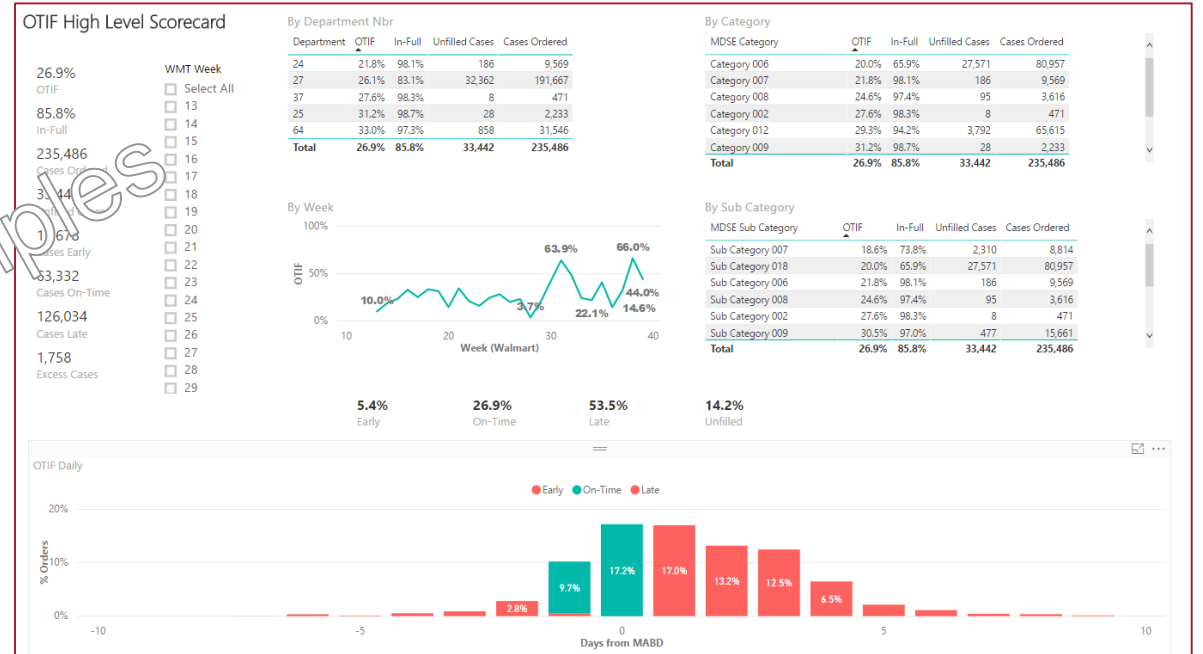

# OTIF Dashboards Identify Custom KPIs

- Provides user with adjusted OTIF score based on vendor responsibility
- Group multiple weeks of data for customized views of performance
- Customized segmentation of data identifying OTIF performance
- Views of performance by delivery window