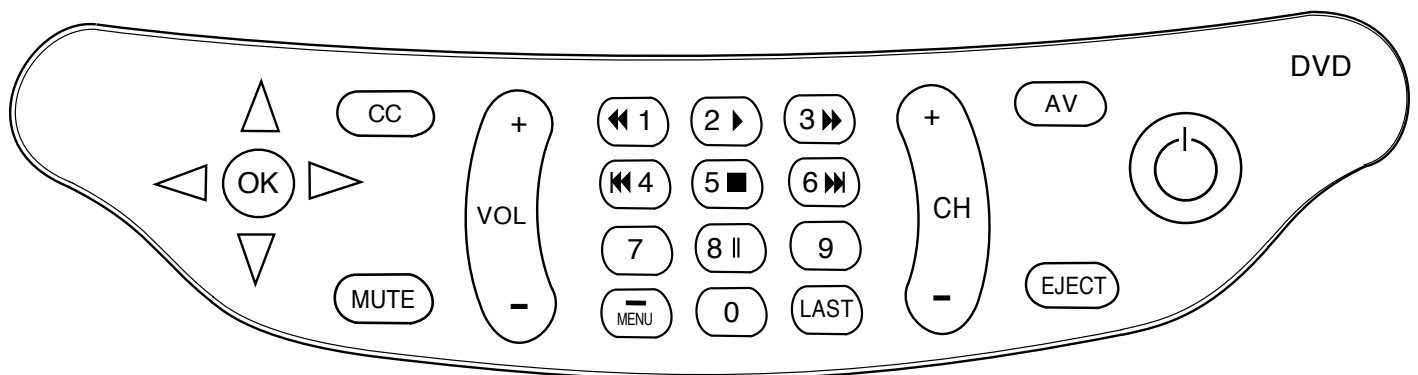

# Operation of the PDI-P15X with Optional Internal DVD Player

Document Number: PD196I169R1

The model PDI-P15X-CN0050A television incorporates an **optional** internal DVD player. This model is easily identified by either examination of the keypad or DVD slot located on the bottom rear of the cover. The number keys provide DVD control when the TV is in DVD playback mode.

Key	Description
⏮ 1	Fast Rewind
2 ▶	Play
3 ▶▶	Fast Forward
⏮⏮ 4	Previous Track
5 ■	Stop
6 ▶▶▶	Next Track
8	Pause
MENU	Displays Menu
EJECT	Eject DVD
OK	Enter

← LABEL

### DVD Mode and Load Disc

1. Turn on the TV.
2. Switch the TV to DVD mode by pressing the AV button repeatedly until the DVD logo appears on the screen.

3. Insert the DVD disc into the TV's Disc slot. The DVD disc label faces the front of the TV. The shiny side faces toward the rear of the TV.