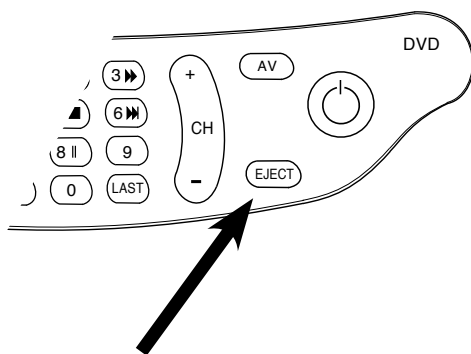

Ejecting the DVD

Press the EJECT button to remove a DVD disc.
NOTE: the TV must be in DVD mode to enable DVD control functions.