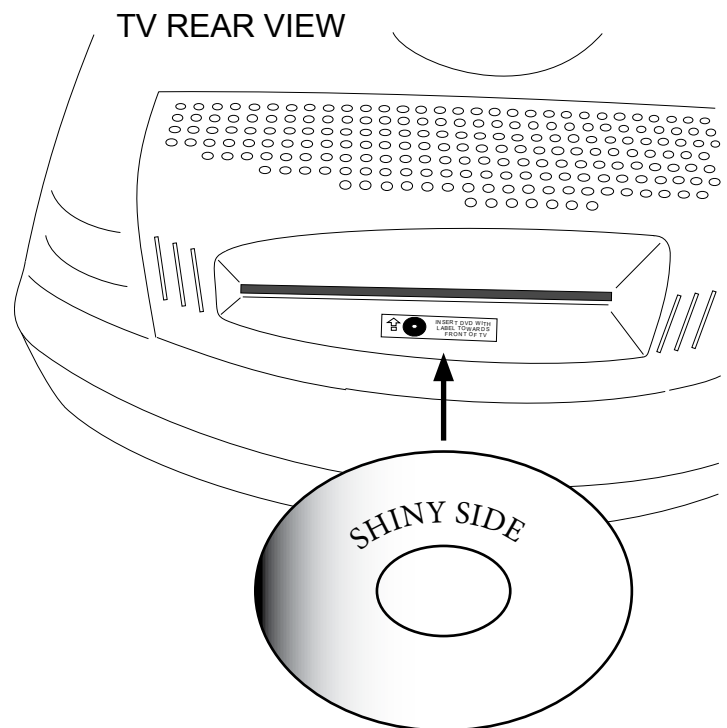

3. Insert the DVD disc into the TV's Disc slot. The DVD disc label faces the front of the TV. The shiny side faces toward the rear of the TV.

The DVD disc screen status should change to **LOADING** and then the movie's disk menu should appear.

If the DVD disc fails to load, eject the disc, and verify that the label faces the front of the TV.

A dirty or scratched disc may fail to play.

NOTE: the player will not play Blu-Ray discs.