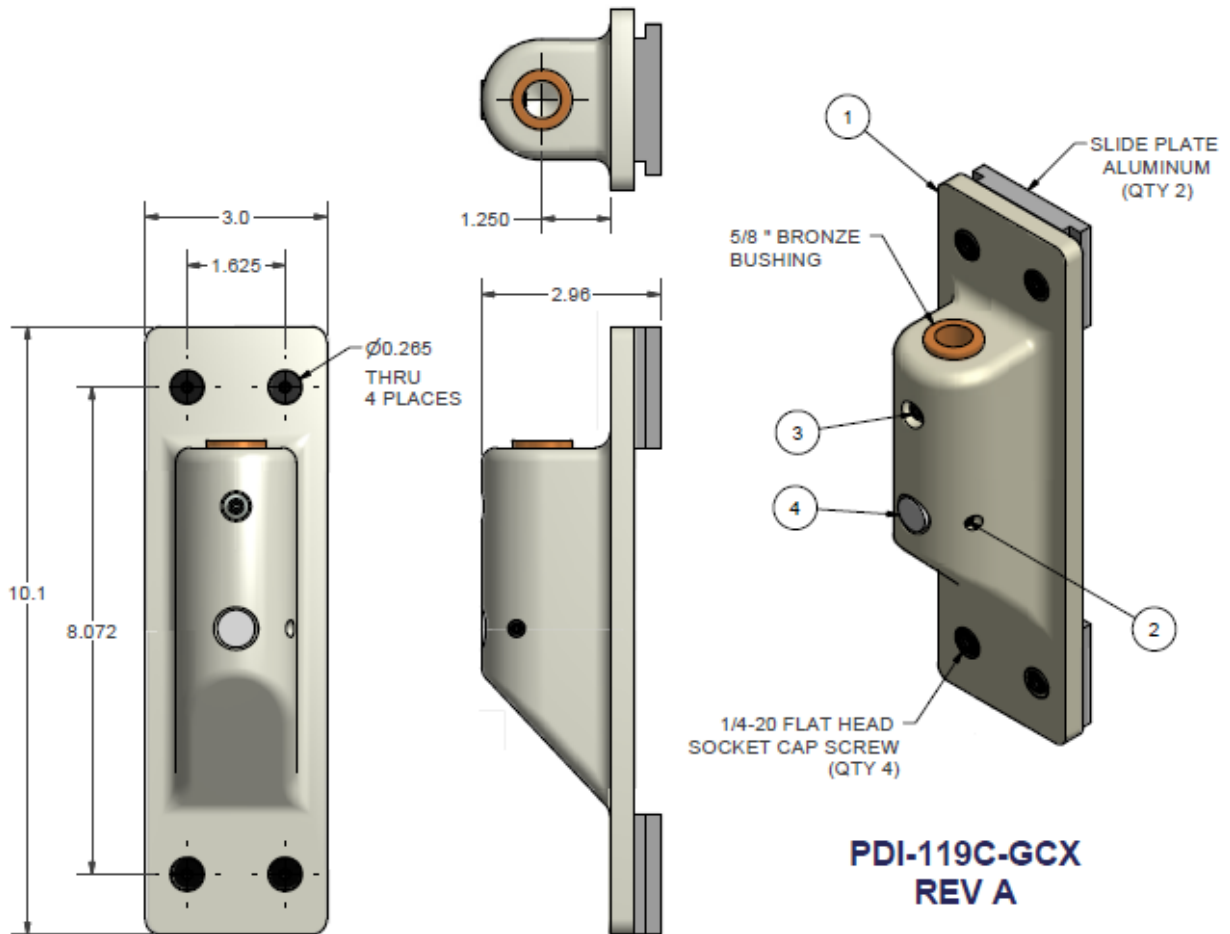

Parts List				
ITEM	QTY	PART NUMBER	DESCRIPTION	MATERIAL
1	1	PDI-119C	HILLROM WALL BRACKET NARROW STYLE	HEAVY DUTY CAST ALUMINUM
2	1	PDISSS252038	1/4-20 X 3/8 SOCKET SET SCREW	STEEL
3	1	PDI-205	BUSHING: WALL BKT. "F" CONNECTOR	DELTRIN, WHITE
4	1	PDI8SHCS 2520 50	1/4-20 x 1/2 BUTTON SOCKET HEAD CAPSCREW	STEEL

Parts List					
ITEM	QTY	PART NUMBER	DESCRIPTION	MATERIAL	
1	1	PDI-119C-GCX	BRACKET FOR GCX 19" POLYMOUNT	HEAVY DUTY CAST ALUMINUM	
2	1	PDISSS252038	1/4-20 X 3/8 SOCKET SET SCREW	STEEL	
3	1	PDISSHCS 2520 50	1/4-20 x 1/2 BUTTON SOCKET HEAD CAPSCREW	STEEL	
4	1	PDI-205S	BUSHING: WALL BKT. SOLID	DELFIN, WHITE	

Parts List				
ITEM	QTY	PART NUMBER	DESCRIPTION	MATERIAL
1	1	PDI-119C-WELLS3	HILLROM WALL BRACKET NARROW STYLE	HEAVY DUTY CAST ALUMINUM
2	1	PDISS252038	1/4-20 X 3/8 SOCKET SET SCREW	STEEL
3	1	PDI-205	BUSHING: WALL BKT. "F" CONNECTOR	DELRIN, WHITE
4	1	PDIBSHCS 2520 50	1/4-20 x 1/2 BUTTON SOCKET HEAD CAPSCREW	STEEL