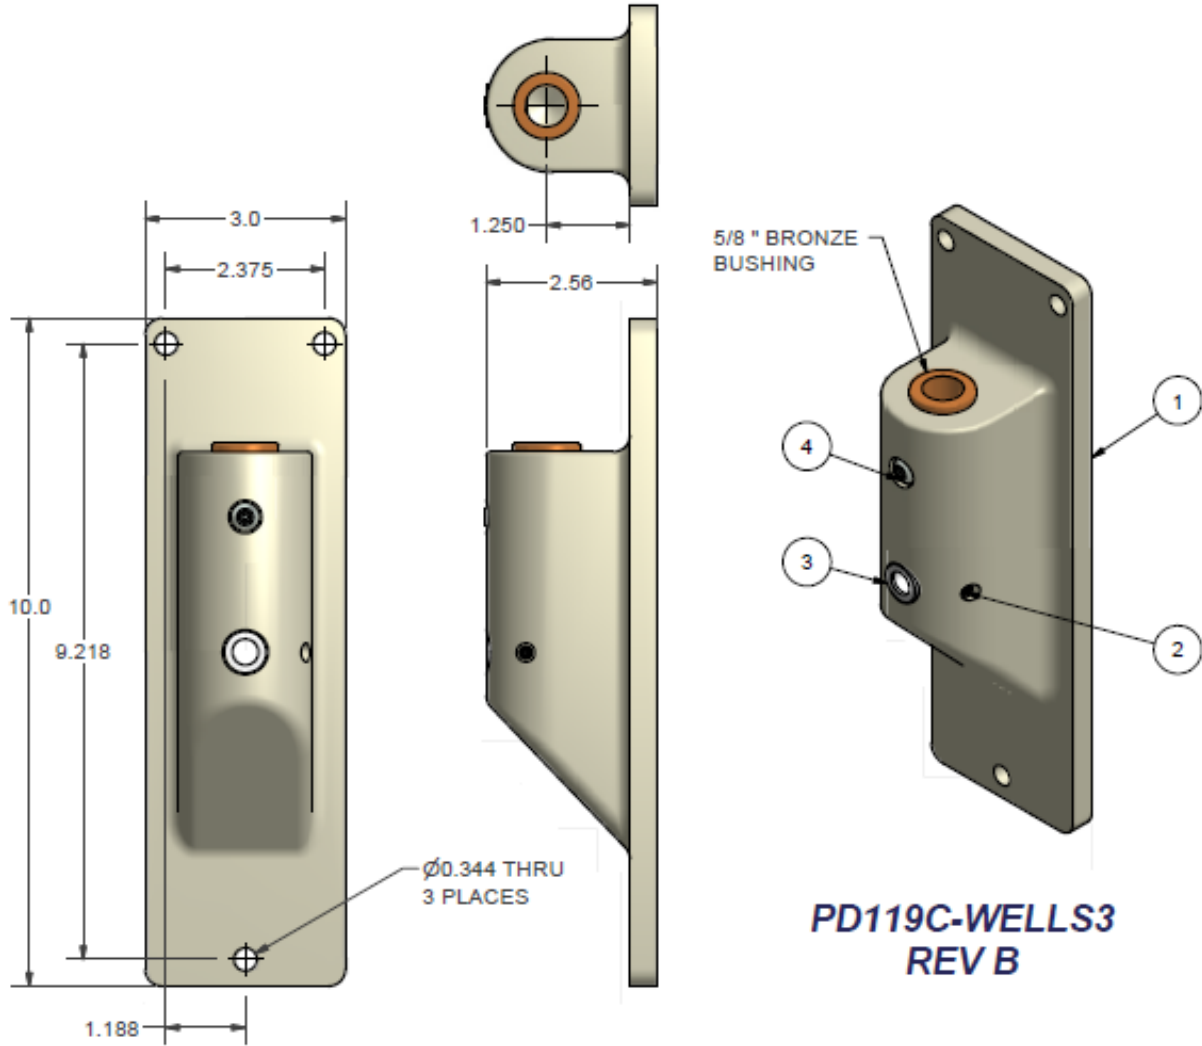

Parts List				
ITEM	QTY	PART NUMBER	DESCRIPTION	MATERIAL
1	1	PDI-119C	HILLROM WALL BRACKET NARROW STYLE	HEAVY DUTY CAST ALUMINUM
2	1	PDISSS252038	1/4-20 X 3/8 SOCKET SET SCREW	STEEL
3	1	PDI-205	BUSHING: WALL BKT. "F" CONNECTOR	DELTRIN, WHITE
4	1	PDI8SHCS 2520 50	1/4-20 x 1/2 BUTTON SOCKET HEAD CAPSCREW	STEEL

Parts List					
ITEM	QTY	PART NUMBER	DESCRIPTION	MATERIAL	
1	1	PDI-119C-GCX	BRACKET FOR GCX 19" POLYMOUNT	HEAVY DUTY CAST ALUMINUM	
2	1	PDISSS252038	1/4-20 X 3/8 SOCKET SET SCREW	STEEL	
3	1	PDISSHCS 2520 50	1/4-20 x 1/2 BUTTON SOCKET HEAD CAPSCREW	STEEL	
4	1	PDI-205S	BUSHING: WALL BKT. SOLID	DELFIN, WHITE	

Parts List				
ITEM	QTY	PART NUMBER	DESCRIPTION	MATERIAL
1	1	PDI-119C-WELLS3	HILLROM WALL BRACKET NARROW STYLE	HEAVY DUTY CAST ALUMINUM
2	1	PDISS252038	1/4-20 X 3/8 SOCKET SET SCREW	STEEL
3	1	PDI-205	BUSHING: WALL BKT. "F" CONNECTOR	DELRIN, WHITE
4	1	PDIBSHCS 2520 50	1/4-20 x 1/2 BUTTON SOCKET HEAD CAPSCREW	STEEL