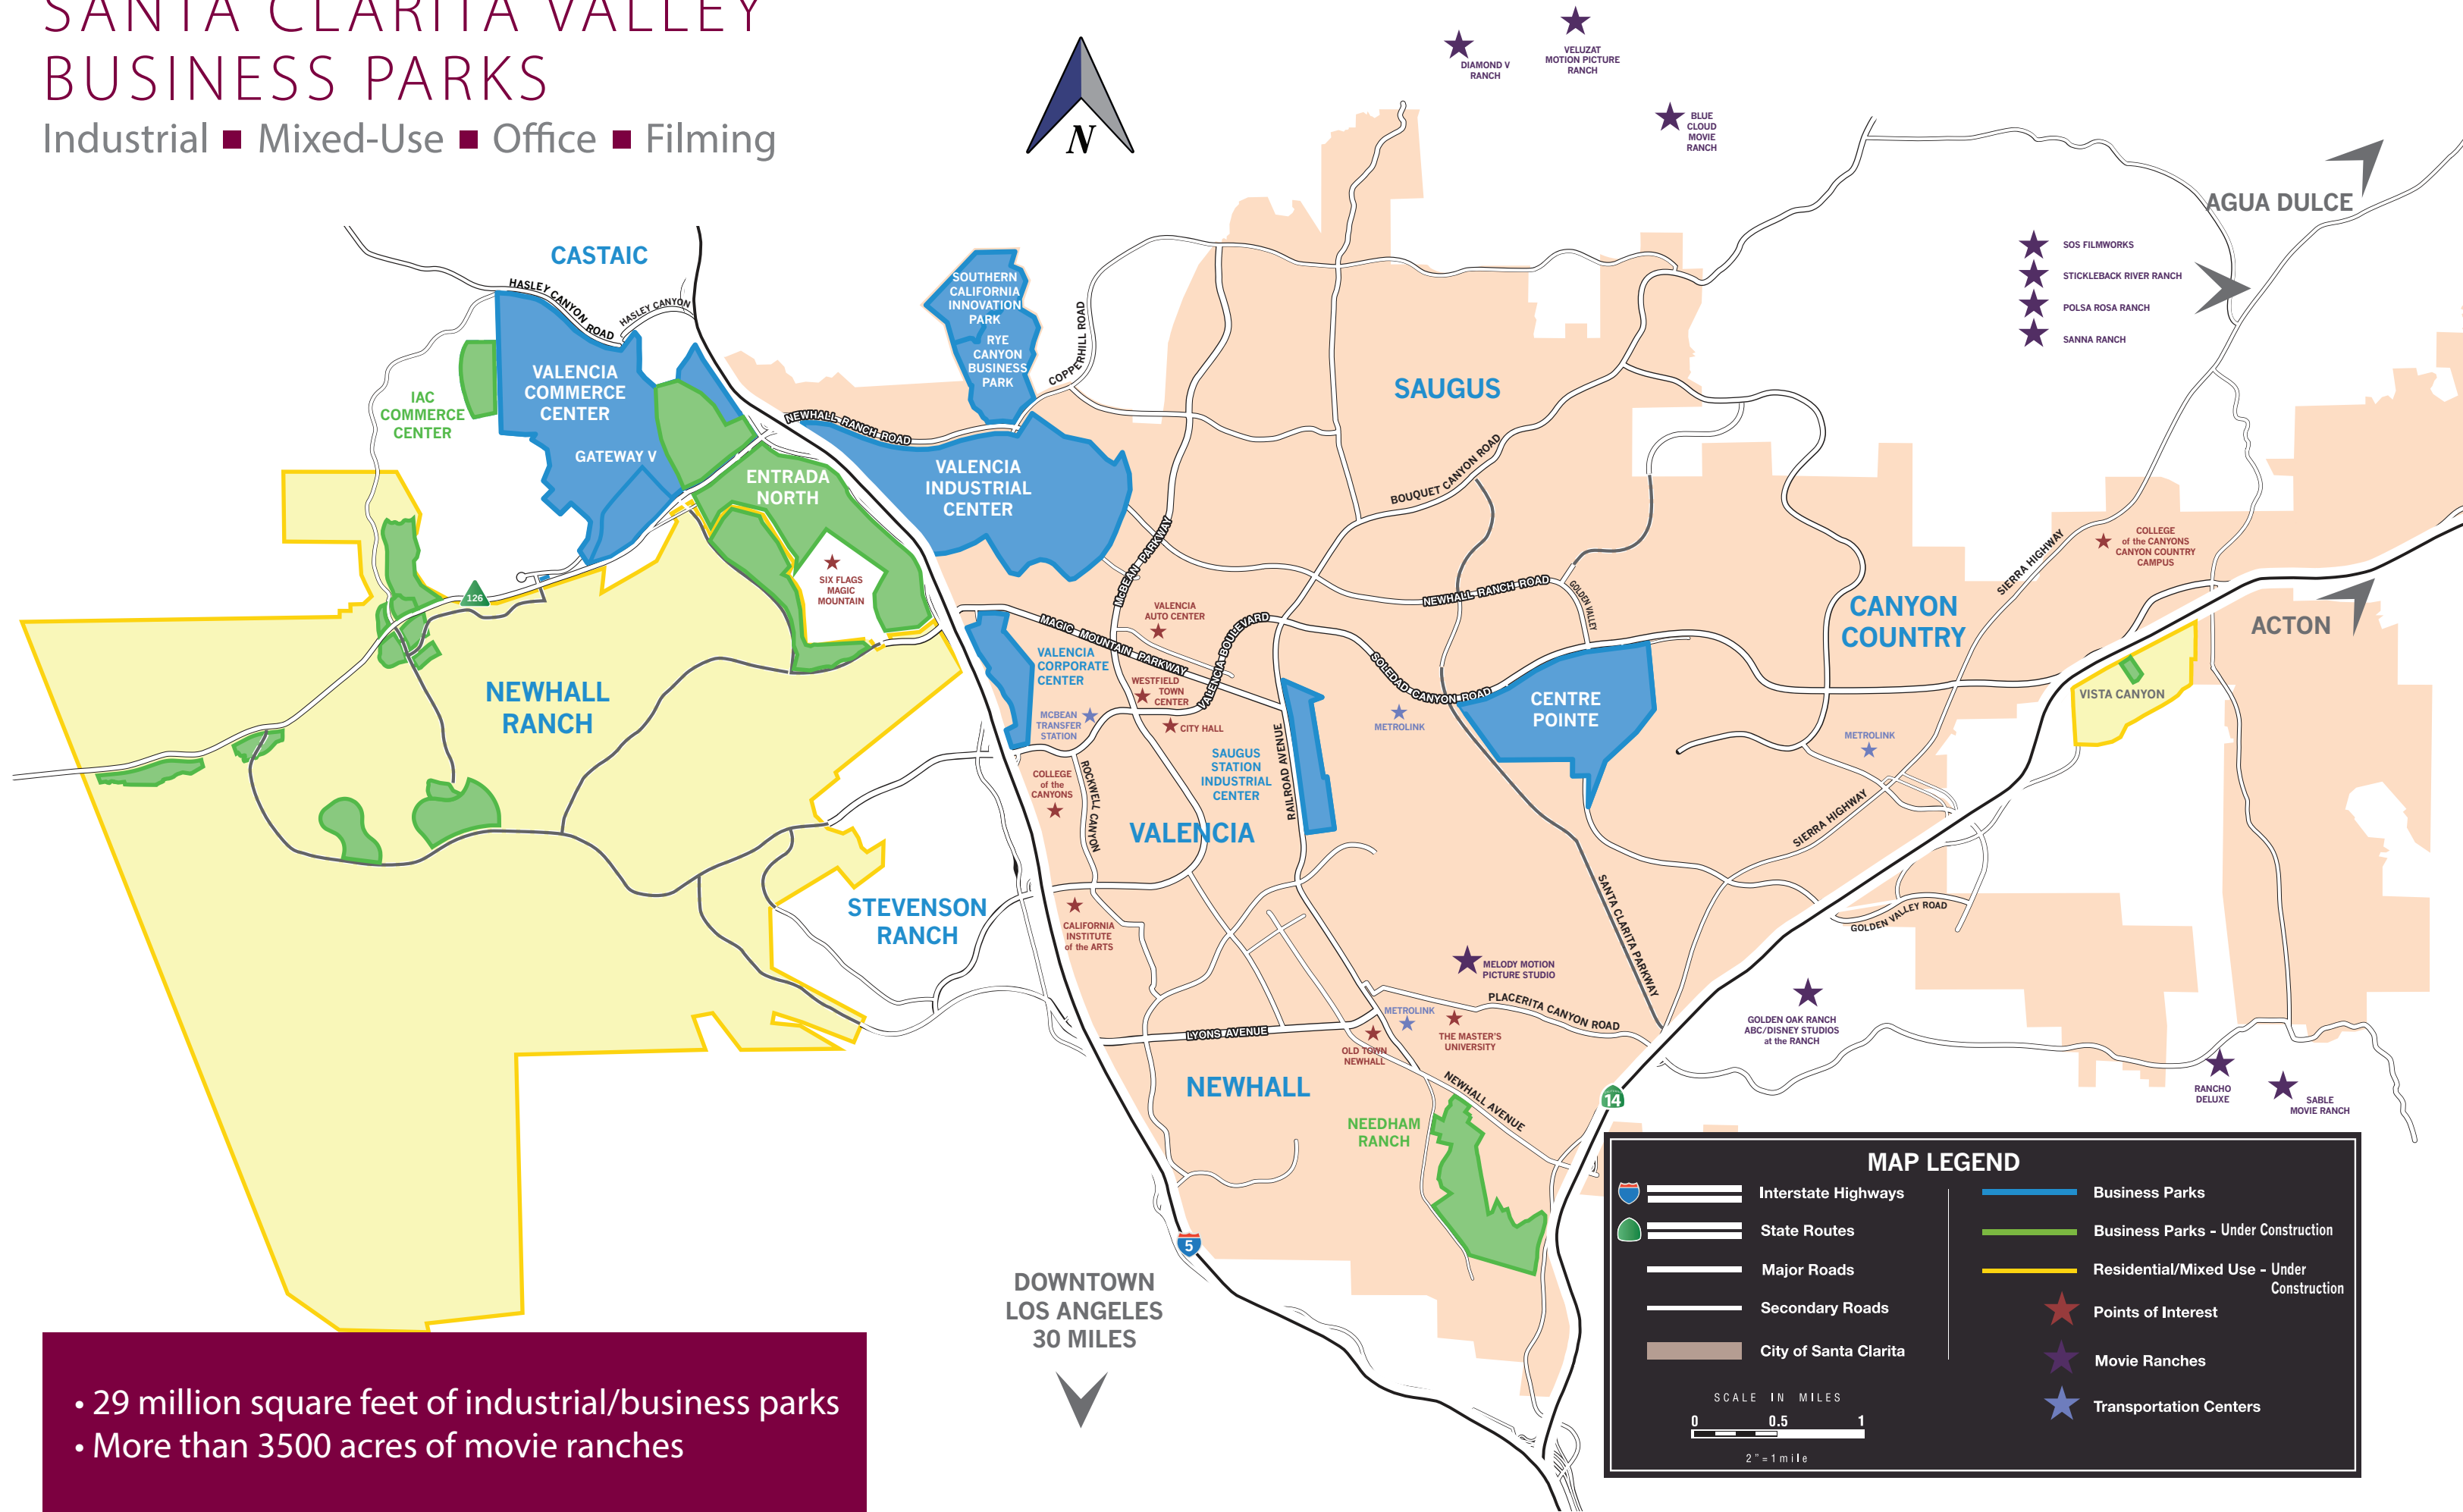

# SANTA CLARITA VALLEY BUSINESS PARKS

Industrial ■ Mixed-Use ■ Office ■ Filming

• 29 million square feet of industrial/business parks  
 • More than 3500 acres of movie ranches

DOWNTOWN LOS ANGELES 30 MILES

**MAP LEGEND**

	Interstate Highways		Business Parks
	State Routes		Business Parks - Under Construction
	Major Roads		Residential/Mixed Use - Under Construction
	Secondary Roads		Points of Interest
	City of Santa Clarita		Movie Ranches
			Transportation Centers

SCALE IN MILES  
 0 0.5 1  
 2" = 1 mile