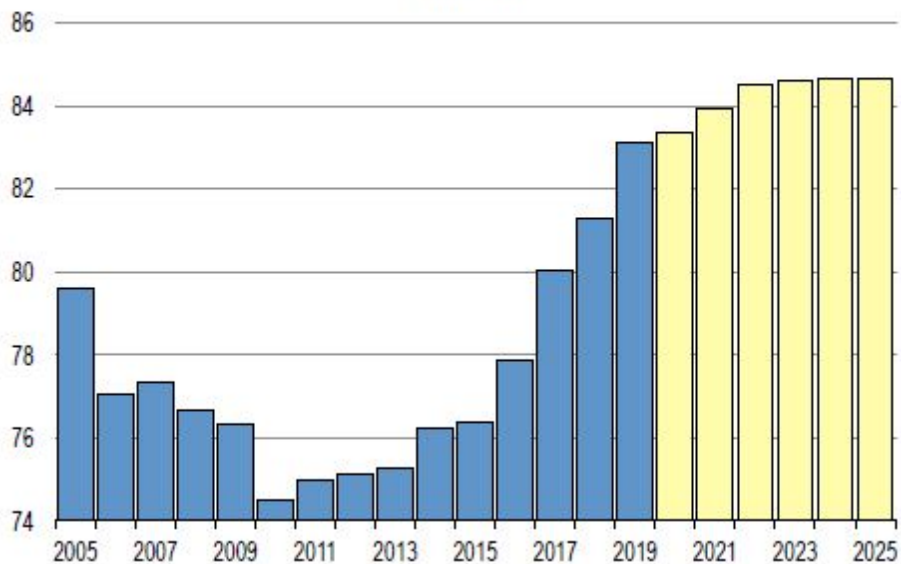

thousands
of people

Population Age 25-44 / Santa Clarita Valley

2005 - 2025

Updated 10/2020