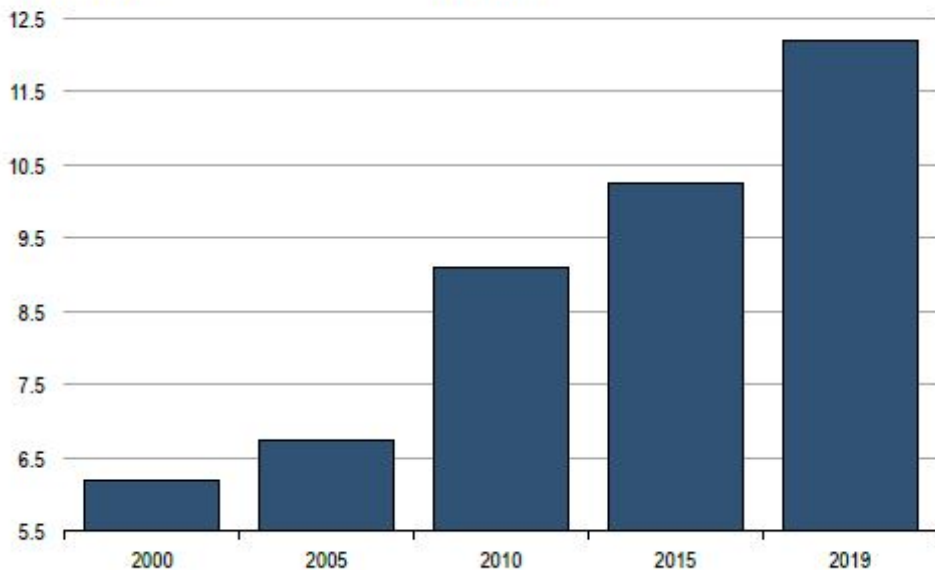

percent of total population

Percent Population Age 65 and Older / Santa Clarita Valley

2000 - 2019

Updated 10/2020