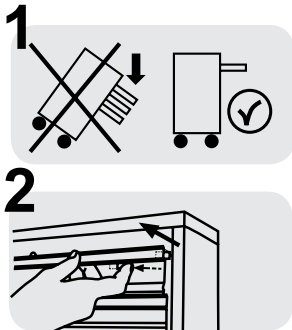

SISTEMAS ANTIVUELCO ANTI-OVERTURN SYSTEMS SYSTÈME ANTI-RENVERSEMENT