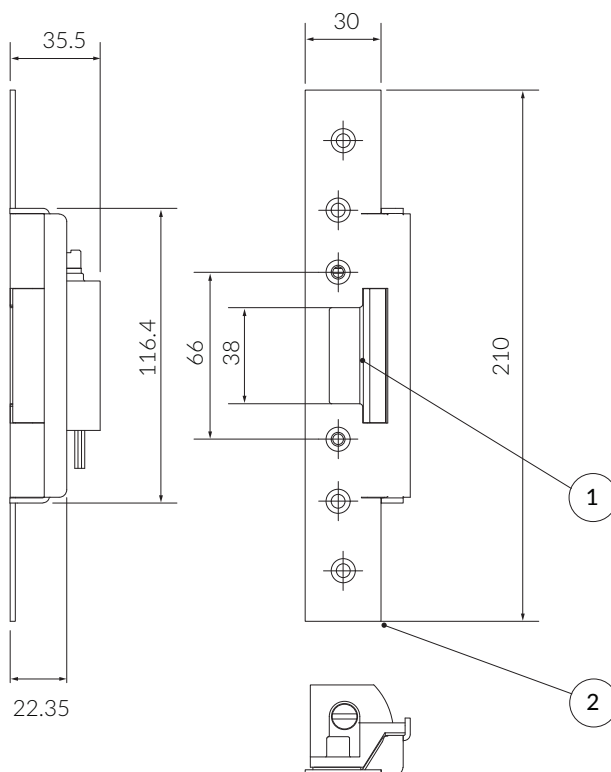

ELECTRIC RELEASE FOR 44MM DOORS

ITEM	QTY	PART NUMBER	PRIMERA CODE
1	1	B200551	Electric Release. AL111AS
2	1	B200554	44mm Door Electric Release - Strike Plate Part B

Fixings

6 lobe pin-torx anti-tamper stainless steel security screws.