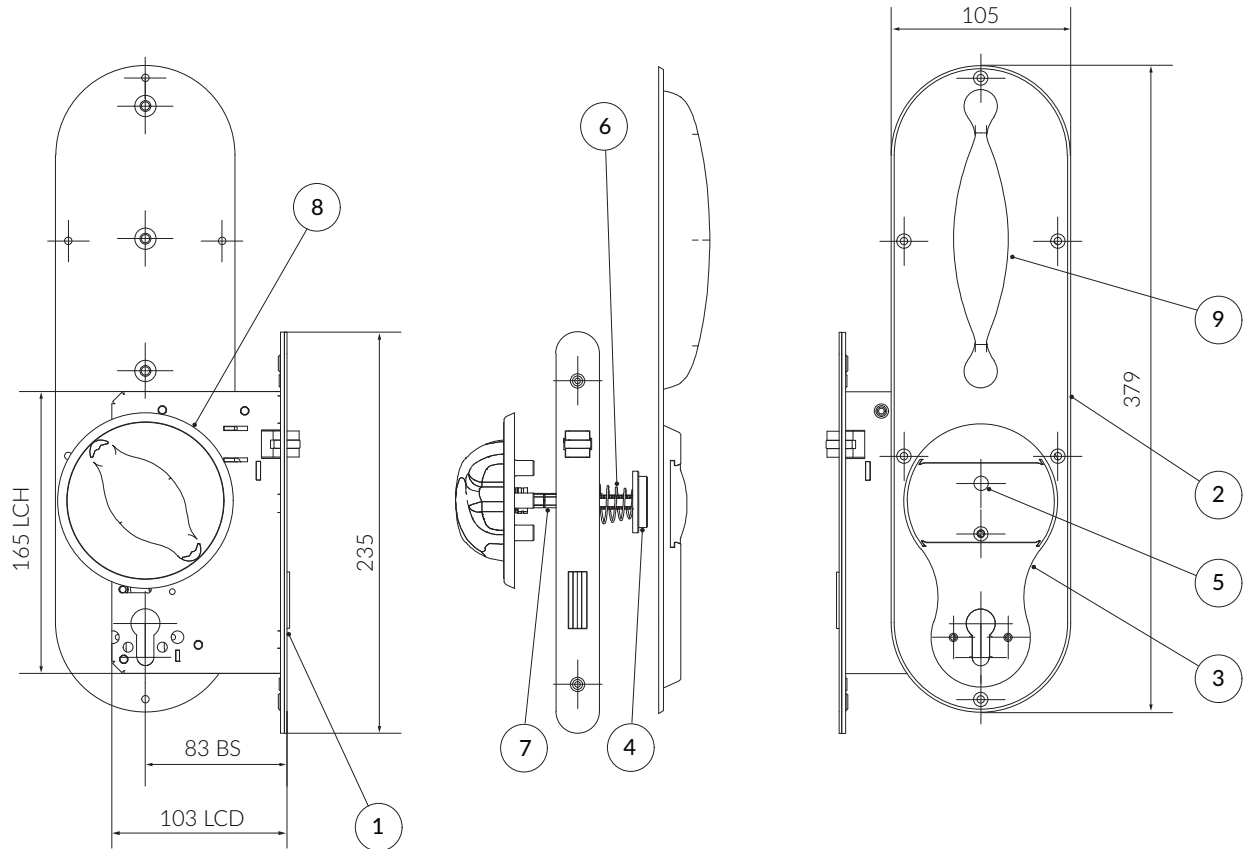

Anti-Ligature Bathroom Indicator Lockset

Primary & Secondary Override
(Excludes Cylinder)

Internal View

External View

LCD = Lockcase Depth
LCH = Lockcase Height
BS = Backset

PARTS LIST

ITEM	QTY	PART NUMBER	PRIMERA CODE	ITEM	QTY	PART NUMBER	PRIMERA CODE
1	1	B200130	PR-6130RBD	6	1	B500301	PR-7131-IS
2	1	B411283	PR-5-B411283	7	1	B200704	PR-6704-SPIN-UNI
3	1	B310342	PR-4-TTAI-SSS	8	1	B310102	PR-4-728TP
4	1	B500309	PR-7135-TTID	9	1	B310103	PR-4-729
5	1	B500304	Red/Green Ind. Sticker				

Anti-Ligature Bathroom Indicator Lockset

Primary & Secondary Override
(Excludes Cylinder)

Material | **Handle & Turn/Pull Dish:** Die-cast Mazak 5 handle. Electro-plated SSS finish.
Flat Backplate: 3mm Chamfered mild steel. Electro-plated SSS finish.
Roller Bolt Deadlock: Predominantly manufactured from steel.