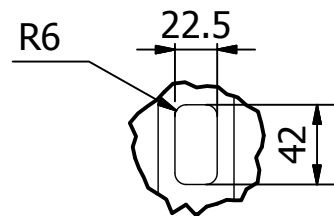

Note: Mortice detail allows +/- 2mm positional adjustment of MOVASTOP relative to the door face

MOVASTOP frame plate recommended to be fitted on site when door leaf is in locked position

A (1 : 4)

B (1 : 4)

C (1 : 4)