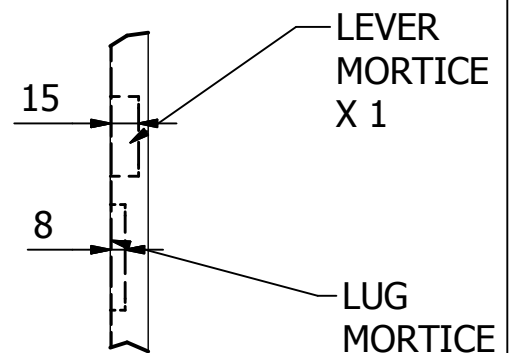

Note: Mortice detail allows +/- 2mm positional adjustment of MOVASTOP relative to the door face

MOVASTOP frame plate recommended to be fitted on site when door leaf is in locked position

A (1 : 4)

B (1 : 4)

C (1 : 4)