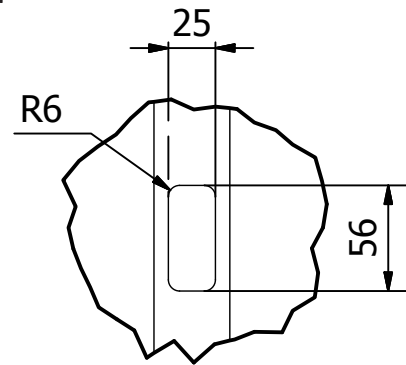

Note: Mortice detail allows +/- 2mm positional adjustment of MOVASTOP relative to the door face

MOVASTOP frame plate recommended to be fitted on site when door leaf is in locked position

A (1 : 4)

B (1 : 4)

C (1 : 4)