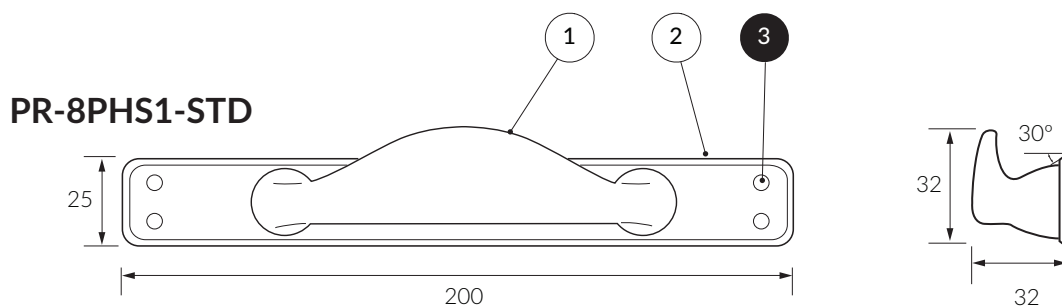

PR-8PHS1-STD Standard Push/Pull Anti-Ligature Window Handle

PARTS LIST

ITEM	QTY	Description	PART NUMBER	PRIMERA CODE
1	1	727S HANDLE	B310112	PR-8PHS1-STD
2	1	3X25X200 WINDOW PLATE	B600221	-
3	4	FIXINGS 6 LOBE PIN TORX No.6X 3/4	B100515	

Material | **Handle:** Die-cast Mazak 5 handle. Electro-plated SSS Finish.

Fixings | 6 lobe pin-torx anti-tamper stainless steel security screws.

Maintenance | **Cleaning:** Proprietary baby oil and soft cloth.