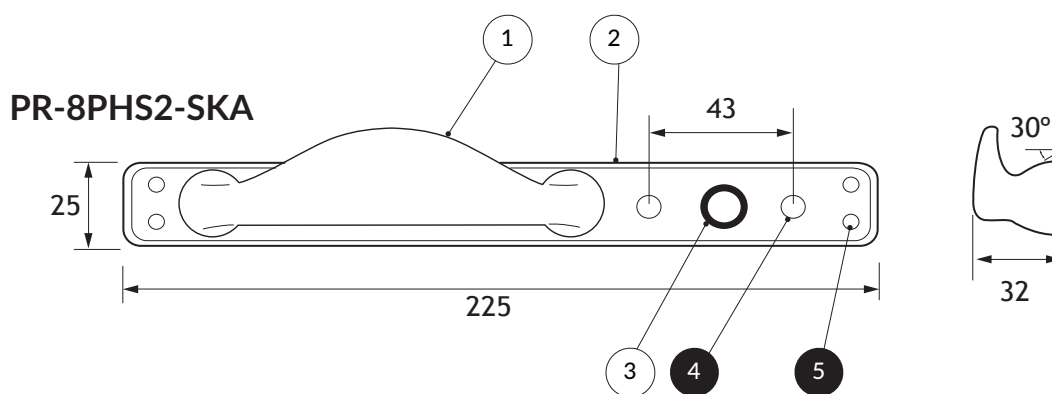

PR-8PHS2-SKA
Anti-Ligature Window Handle

PARTS LIST

ITEM	QTY	Description	PART NUMBER	PRIMERA CODE
1	1	727S HANDLE	B310112	PR-8PHS2-SKA
2	1	3X25X225 WINDOW PLATE WITH ESP DRIVE APERTURE	B600222	-
3	1	BLACK PLASTIC INSERT	B600252	
4	2	HANDLE FIXINGS M5X40 MS + 6 LOBE PIN TORX C/S	B100571	
5	4			

Material | **Handle:** Die-cast Mazak 5 handle. Electro-plated SSS Finish.

Fixings | 6 lobe pin-torx anti-tamper stainless steel security screws.

Maintenance | **Cleaning:** Proprietary baby oil and soft cloth.