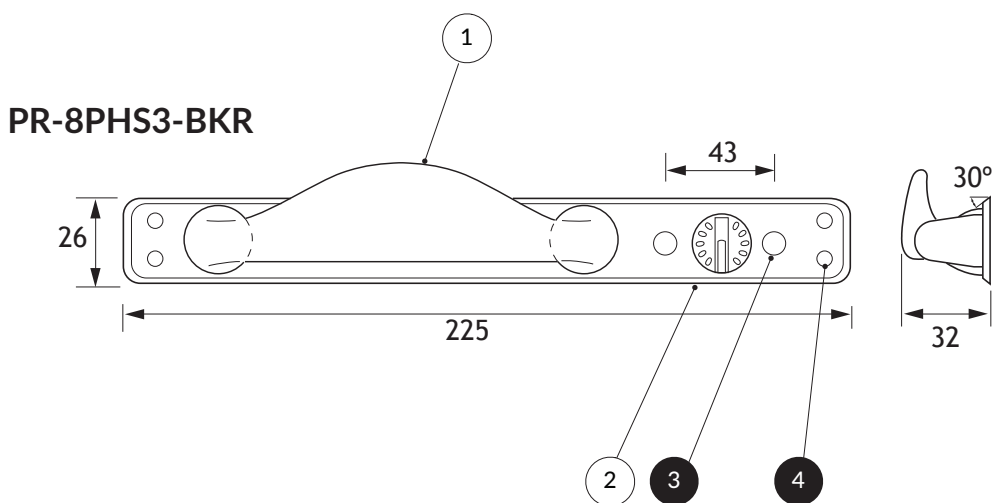

### PR-8PHS3-BKR STAFF CONTROLLED

Anti-Ligature Window Handle

#### PARTS LIST

ITEM	QTY	Description	PART NUMBER	PRIMERA CODE
1	1	727S HANDLE	B310112	PR-8PHS3-BKR
2	1	CONVERTIBLE ESP WINDOW HANDLE ASSY. FIG 3	B600226	
3	2	HANDLE FIXINGS M5X40 MS + 6 LOBE PIN TORX C/S	B100571	
4	4			

**Material** | **Handle:** Die-cast Mazak 5 handle. Electro-plated SSS Finish.

**Fixings** | 6 lobe pin-torx anti-tamper stainless steel security screws.

**Maintenance** | **Cleaning:** Proprietary baby oil and soft cloth.