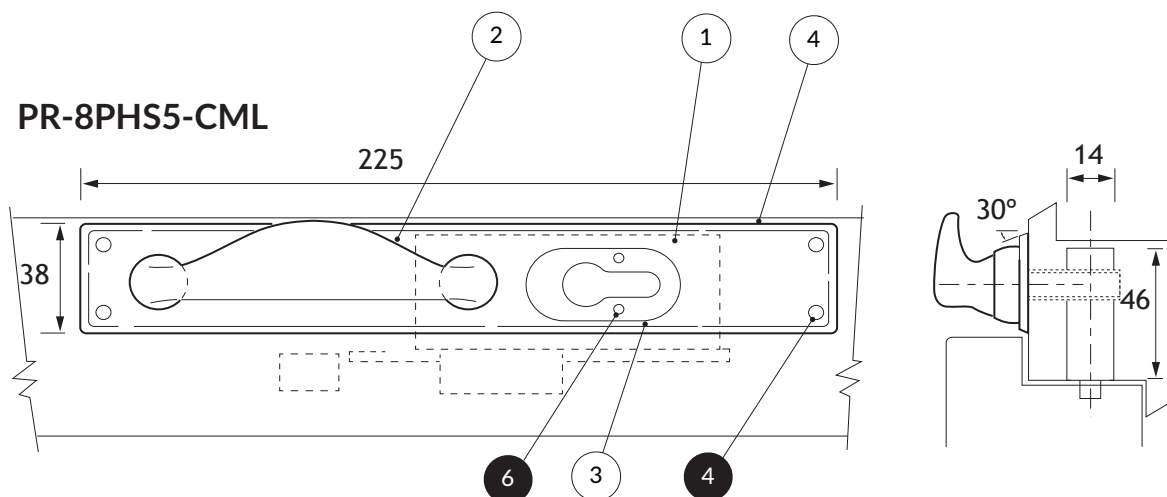

### PR-8PHS5-CML (ROLLER BOLT DEADLOCK)

Anti-Ligature Window Handle

#### PARTS LIST

ITEM	QTY	Description	PART NUMBER	PRIMERA CODE
1	1	SANTOS R/B SASHLOCK 720 30mm B/S	B200201	
2	1	727S HANDLE	B310112	
3	1	ESCUTCHEON FACE FIX NARROW	B310211	
4	1	WINDOW PLATE 3X38X225 WITH EURO CYL. APERTURE	B600223	
5	4	WINDOW HANDLE FIXINGS 6X3/4 X 6 LOBE PIN TORX C/S	B100515	
6	4	M4X6mm 6 LOBE PIN TORX C/S M/S	B100100	