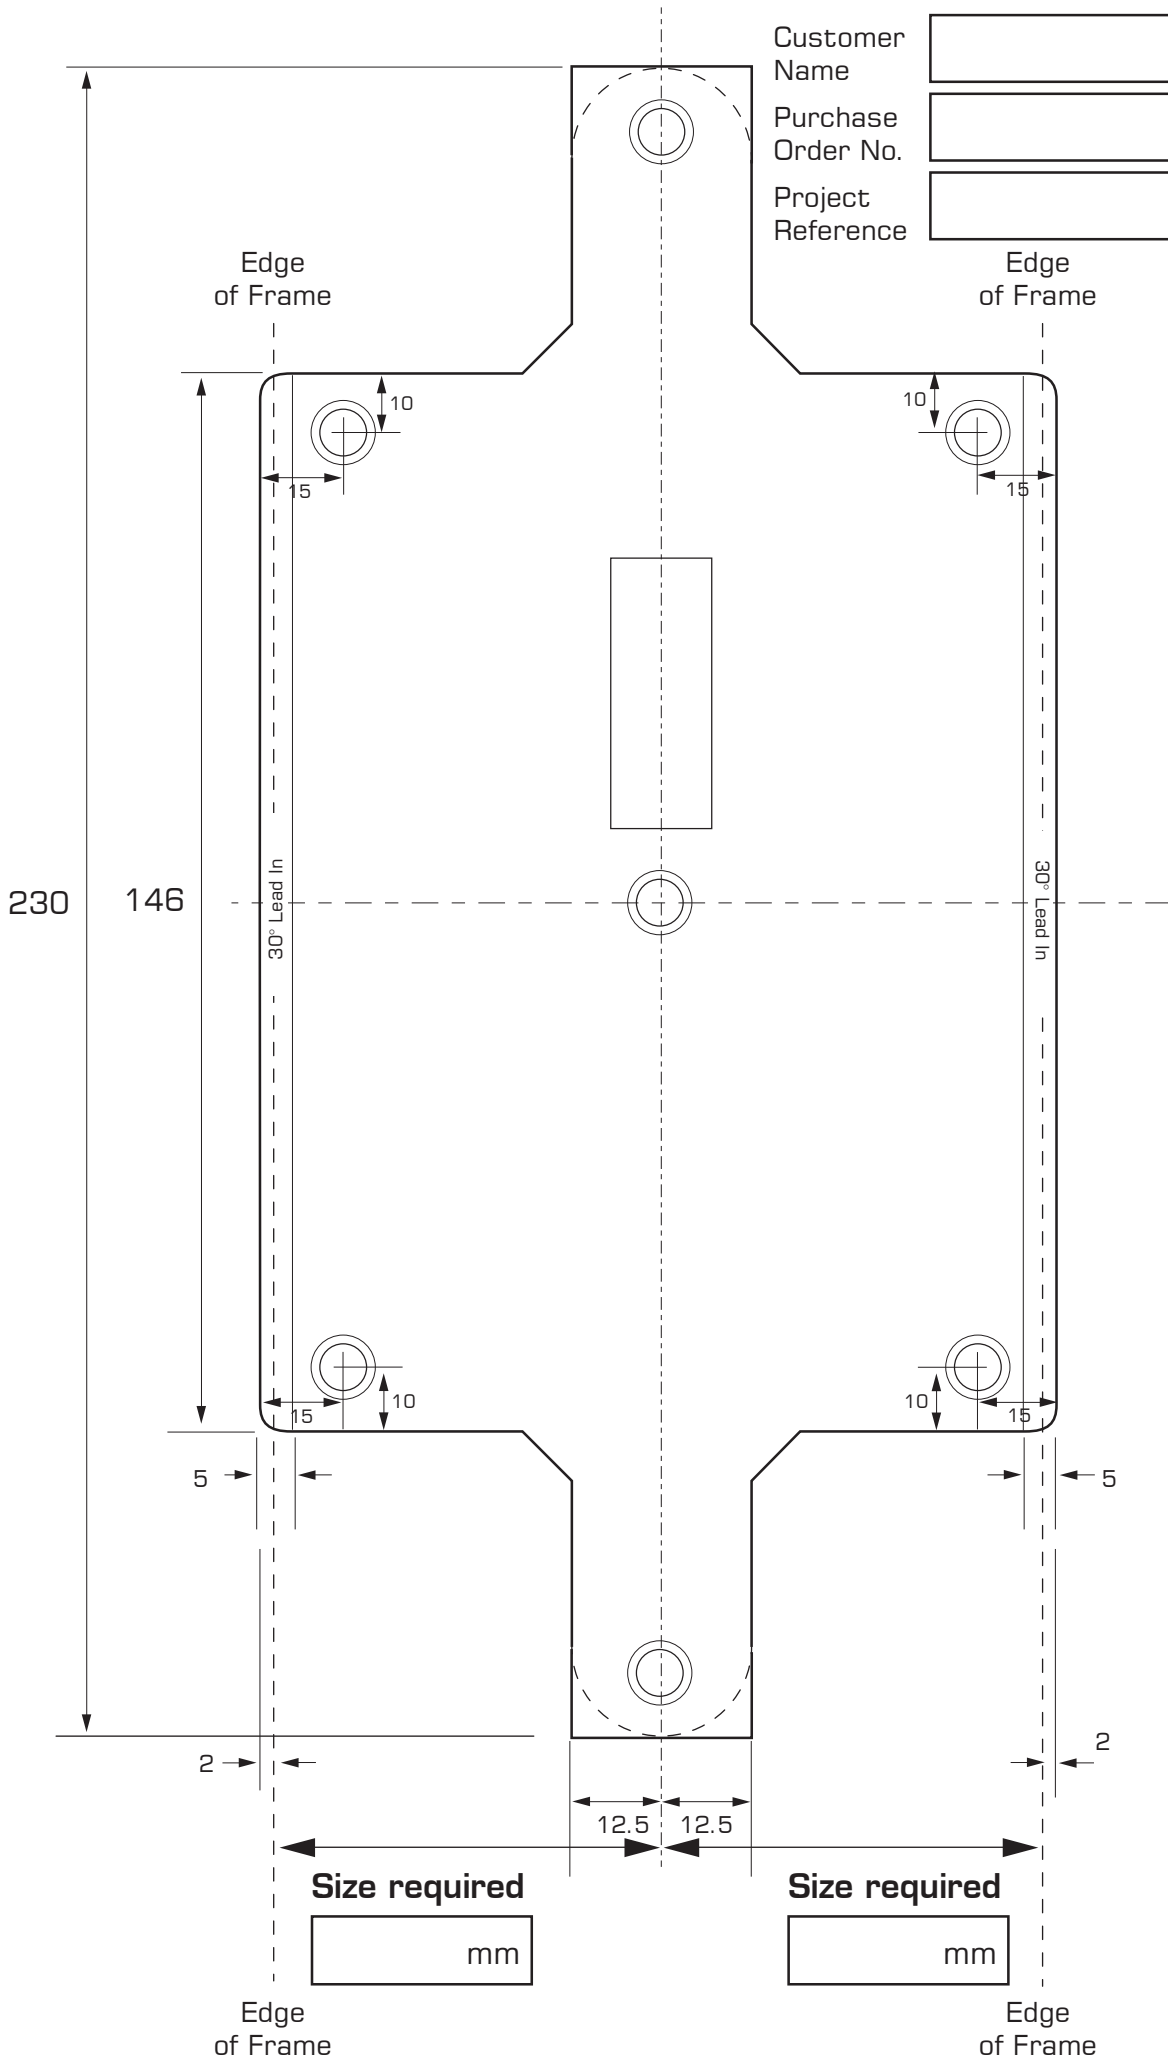

# Template for Primera Night Latch Double Action 1.5mm Stainless Steel

Customer Name  
Purchase Order No.  
Project Reference

Tick Appropriate

Square end

Radius end