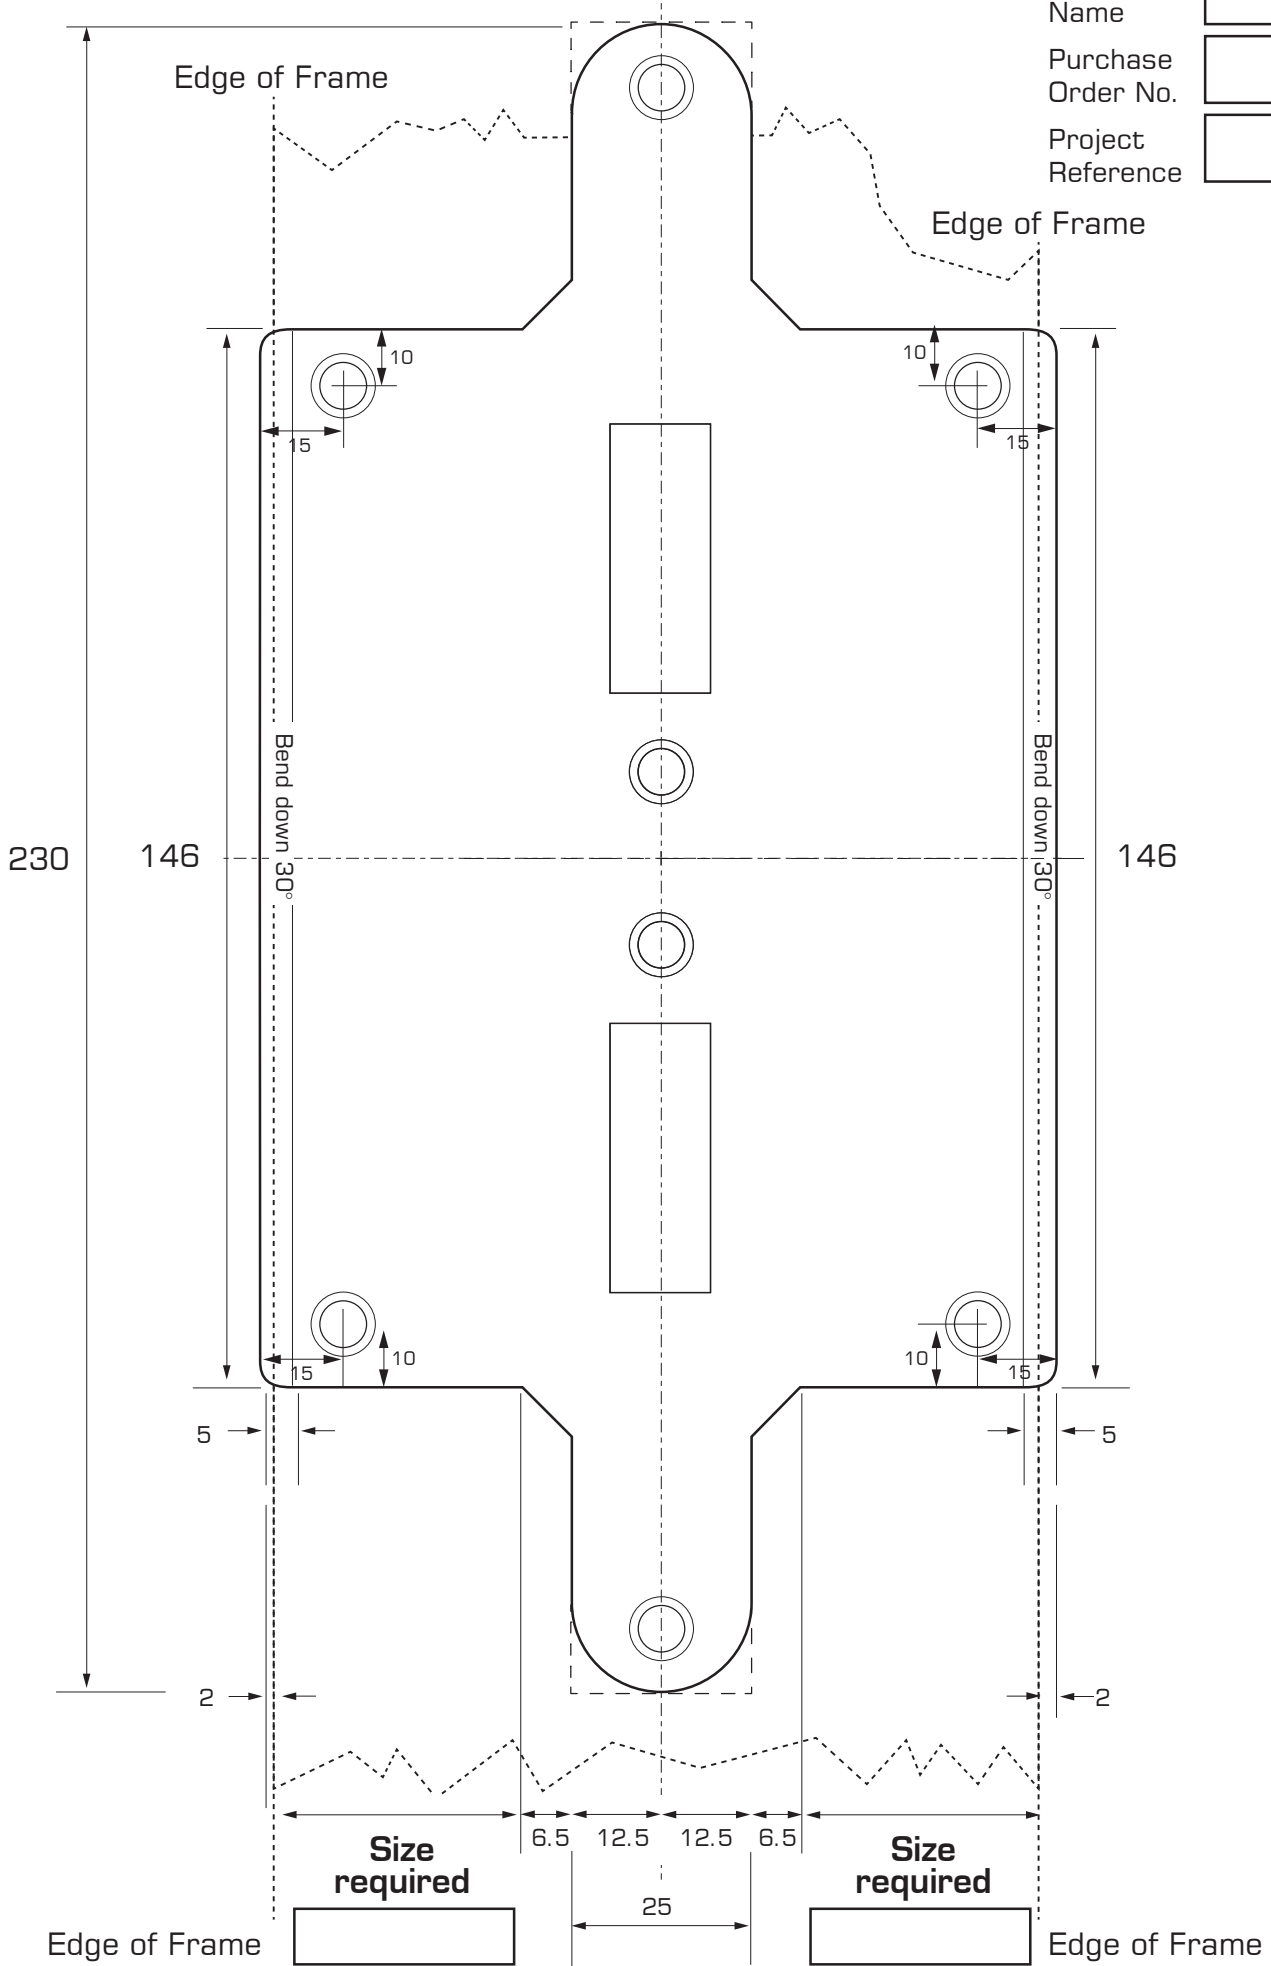

Template for Primera Night Latch Universal Double Action Striker 1.5mm Stainless Steel

Customer Name

Purchase Order No.

Project Reference

Edge of Frame

Size required

25

Size required

Edge of Frame