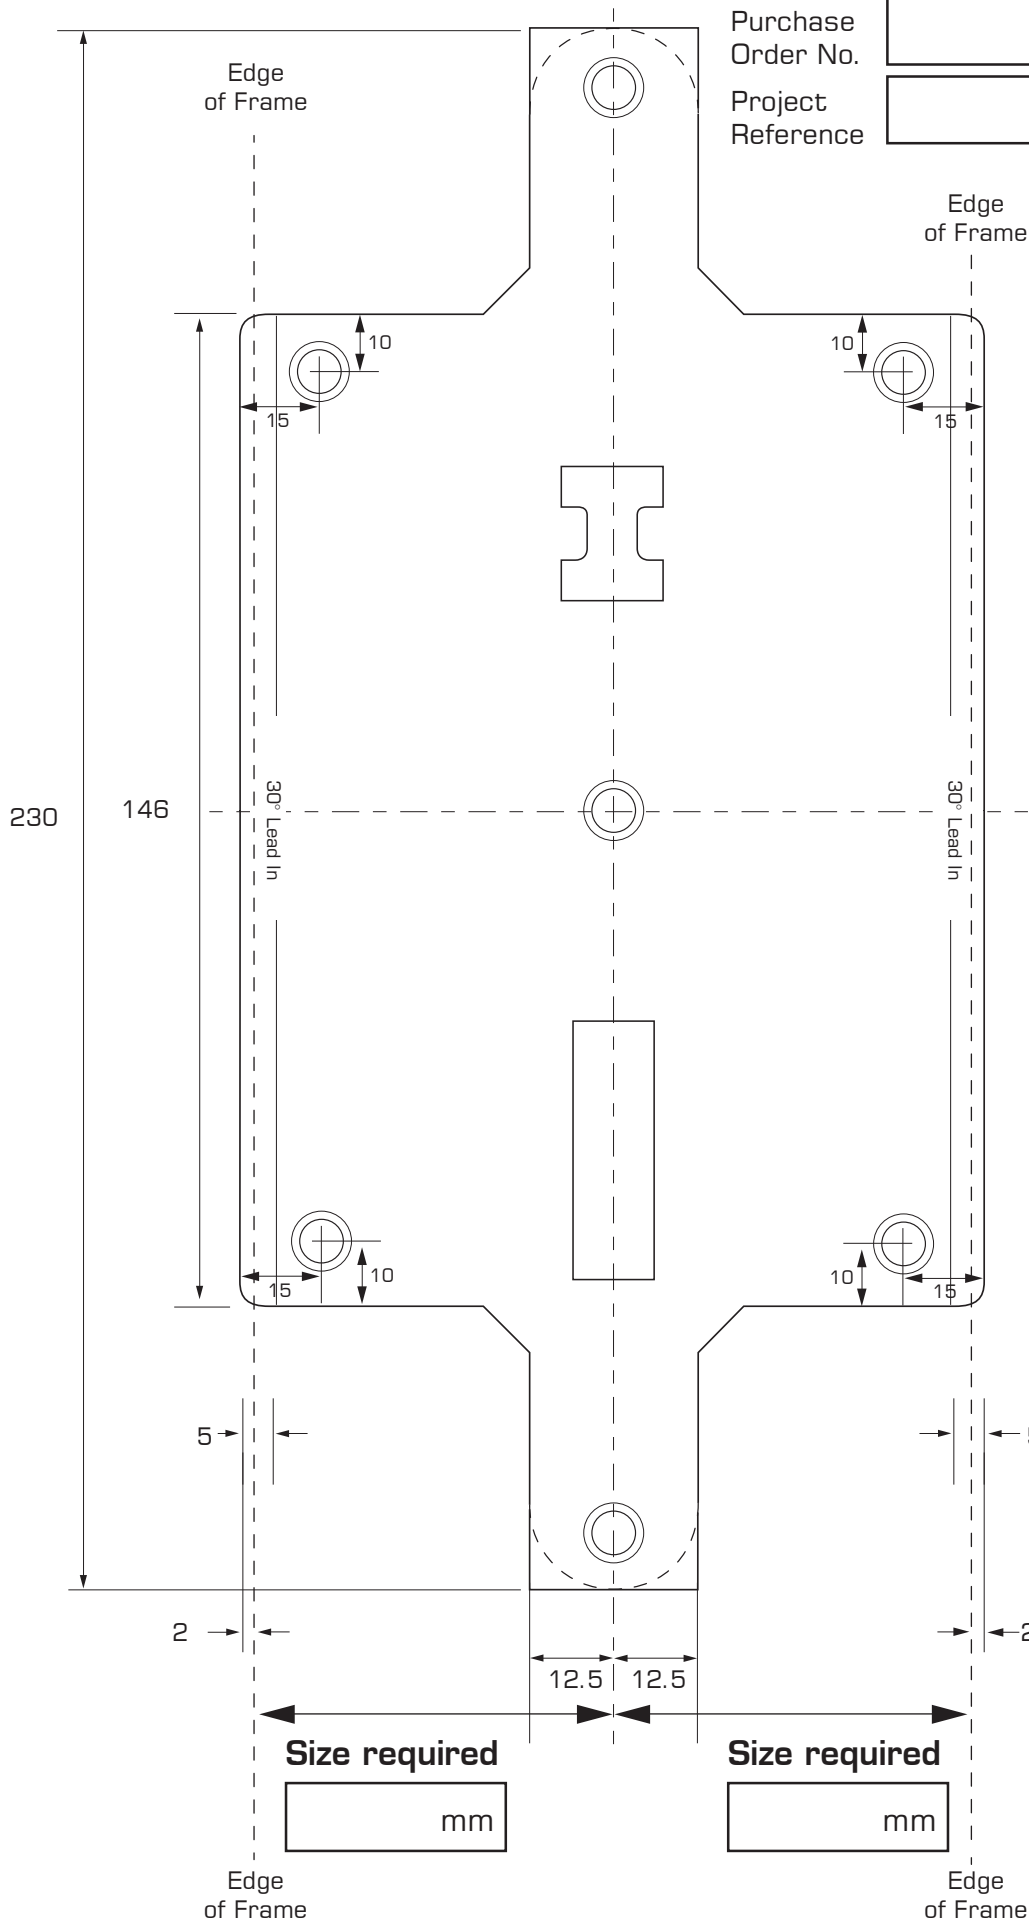

Template for Primera Roller Bolt Double Action 1.5mm Stainless Steel

Customer Name

Purchase Order No.

Project Reference

Tick Appropriate

Square end

Radius end

Size required

 mm

Size required

 mm